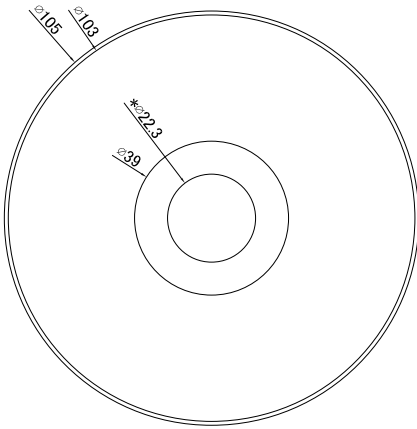

ROTATING GOBOS

ANIMATION WHEEL

Glass

Metal