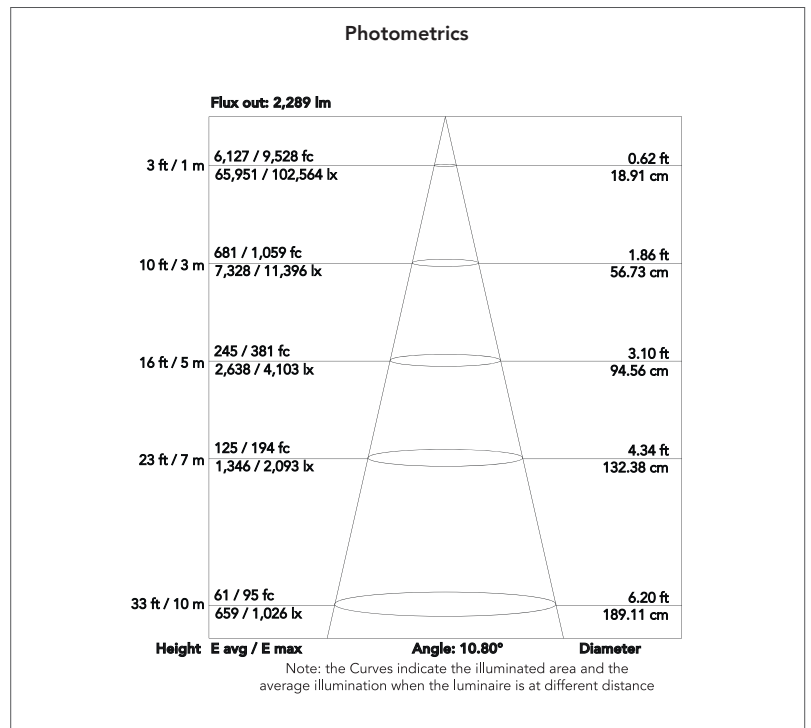

MAIN FEATURES

- 27x10 W RGBW / FC LEDs delivering 11'500 lumens
- LED emitters controllable in 3 linear sections
- Compact form factor and fanless

TECHNICAL SPECIFICATION

LIGHT SOURCE

- Source: 27x10 W RGBW / FC LEDs
- CRI:
- Luminous flux: @full 11'480 lm
- Lux: 15° @full 11'276 lx @3 m

DYNAMIC EFFECTS

- FX generator: up to 3 linear controllable sections

BODY

- Tilt angle: 0 ~ 130° with manual regulation

CONTROL

- Protocols: DMX512, RDM
- DMX channels: 5 / 7 / 10 / 13 / 17 channel
- Pixel control: up to 3 linear controllable sections

ELECTRONICS

- Dimmer: linear 0 ~ 100% electronic dimmer
- Selectable PWM: 600 ~ 25.000 Hz

ELECTRICAL

- Power consumption (at 230 V): 268 W
- Output (at 230 V): 9 units on a single power line

PHYSICAL

- Adaptors: XLR and Schuko 16A adaptors included
- Signal connection: moulded IP signal IN/OUT connectors
- Power connection: moulded IP signal IN/OUT connectors
- IP rating: 66 for outdoor installations
- Dimensions (WxHxD): 455x258x83 mm
- Weight: 9 kg

COLOUR PRESET FULL ON

Beam angle 15°

COLOUR PRESET FULL ON

Beam angle 45°

TECHICAL DRAWINGS

For more product info and downloads visit our website