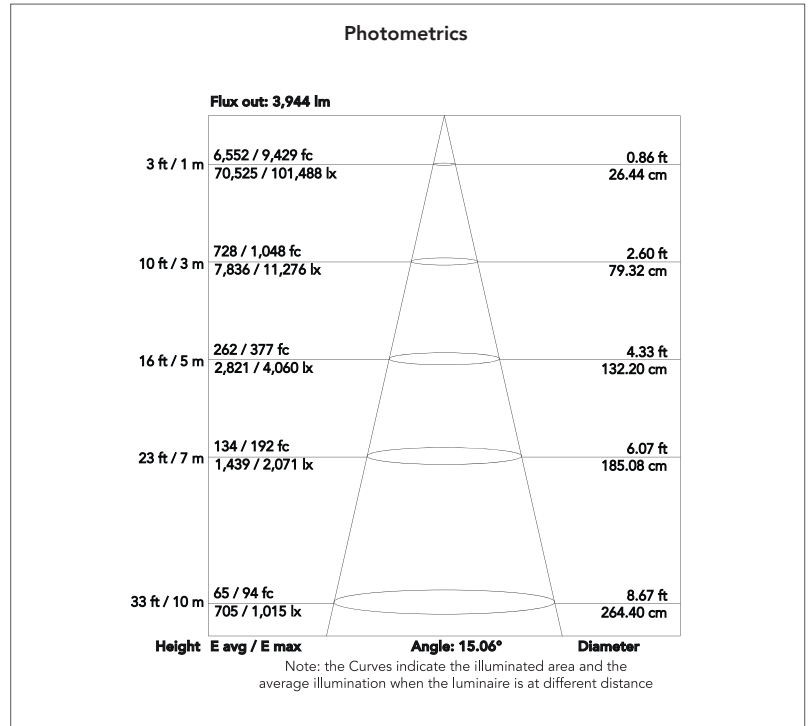

MAIN FEATURES

- 27x10 W RGBW / FC LEDs delivering 11'500 lumens
- LED emitters controllable in 3 linear sections
- Compact form factor and fanless

TECHNICAL SPECIFICATION

LIGHT SOURCE

- Source: 27x10 W RGBW / FC LEDs
- CRI:
- Luminous flux: @full 11'480 lm
- Lux: 15° @full 11'276 lx @3 m

DYNAMIC EFFECTS

- FX generator: up to 3 linear controllable sections

BODY

- Tilt angle: 0 ~ 130° with manual regulation

CONTROL

- Protocols: DMX512, RDM
- DMX channels: 5 / 7 / 10 / 13 / 17 channel
- Pixel control: up to 3 linear controllable sections

ELECTRONICS

- Dimmer: linear 0 ~ 100% electronic dimmer
- Selectable PWM: 600 ~ 25.000 Hz

ELECTRICAL

- Power consumption (at 230 V): 268 W
- Output (at 230 V): 9 units on a single power line

PHYSICAL

- Adaptors: XLR and Schuko 16A adaptors included
- Signal connection: moulded IP signal IN/OUT connectors
- Power connection: moulded IP signal IN/OUT connectors
- IP rating: 66 for outdoor installations
- Dimensions (WxHxD): 455x258x83 mm
- Weight: 9 kg

COLOUR PRESET FULL ON

Beam angle 15°

COLOUR PRESET FULL ON

Beam angle 45°

TECHICAL DRAWINGS

For more product info and downloads visit our website