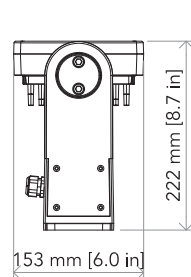

ELECTRONICS

- Dimmer: linear 0 ~ 100% electronic dimmer
- Selectable PWM: 600 ~ 25.000 Hz

ELECTRICAL

- Power consumption (at 230 V): 268 W
- Output (at 230 V): 9 units on a single power line

PHYSICAL

- Adaptors: XLR and Schuko 16A adaptors included
- Signal connection: moulded IP signal IN/OUT connectors
- Power connection: moulded IP signal IN/OUT connectors
- IP rating: 66 for outdoor installations
- Dimensions (WxHxD): 455x258x83 mm
- Weight: 9 kg

ACCESSORIES & RELATED PRODUCTS

- S27QLENS10/25/45: 10°/25°/45° lens for SOLAR27Q/48Q, ARCPD15Q27Q/48Q/96Q
- S27QBD: Black barn door 4 directional flaps to adjust the light beam, SOLAR27Q, ARCPD27Q
- DATAMASTER: RDM/DMX tool, cable tester, 5p XLR connectors, pouch, charging cable, XLR adapters

- AWEXAC1L03/05/10/20: IP67 power extension cable for ARCHWORK projectors, L.03/05/10/20 m
- AWEXDC1L03/05/10/20: IP67 power extension cable for ARCHWORK projectors, L.05/05/10/20 m
- UPBOX1U: Firmware uploader kit, USB IN, 3-pin XLR DMX OUT, USB OUT

COLOUR PRESET FULL ON

Beam angle 15°

COLOUR PRESET FULL ON

Beam angle 45°

TECHICAL DRAWINGS

For more product info and downloads visit our website