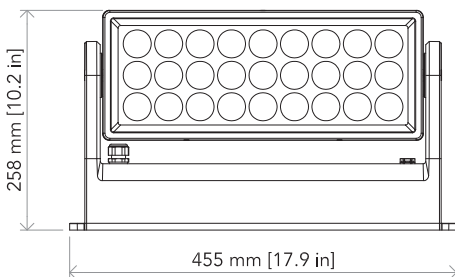

COLOUR PRESET FULL ON

Beam angle 15°

COLOUR PRESET FULL ON

Beam angle 45°

TECHICAL DRAWINGS

For more product info and downloads visit our website