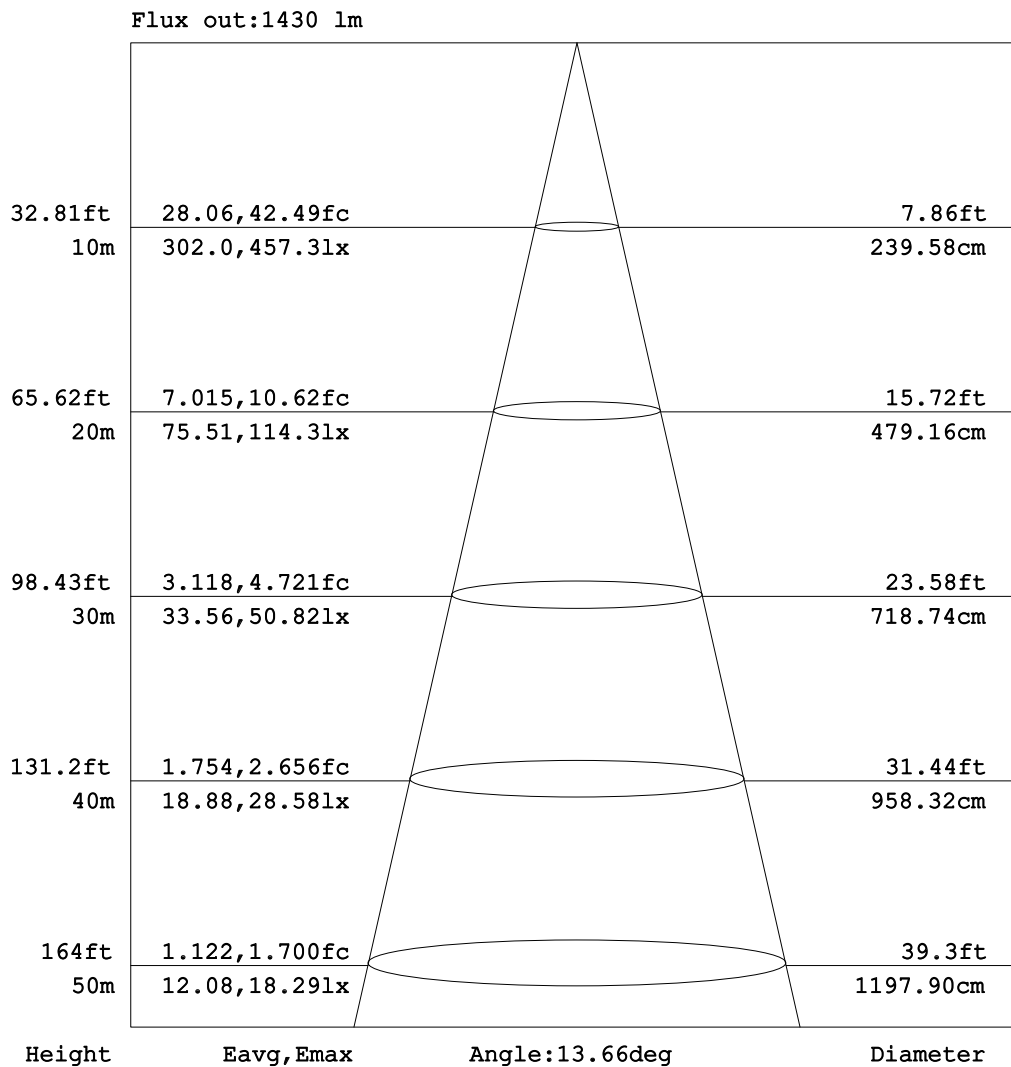

## Goniophotometers Diagram

**Note:** The Curves indicate the illuminated area and the average illumination when the luminaire is at different distance.