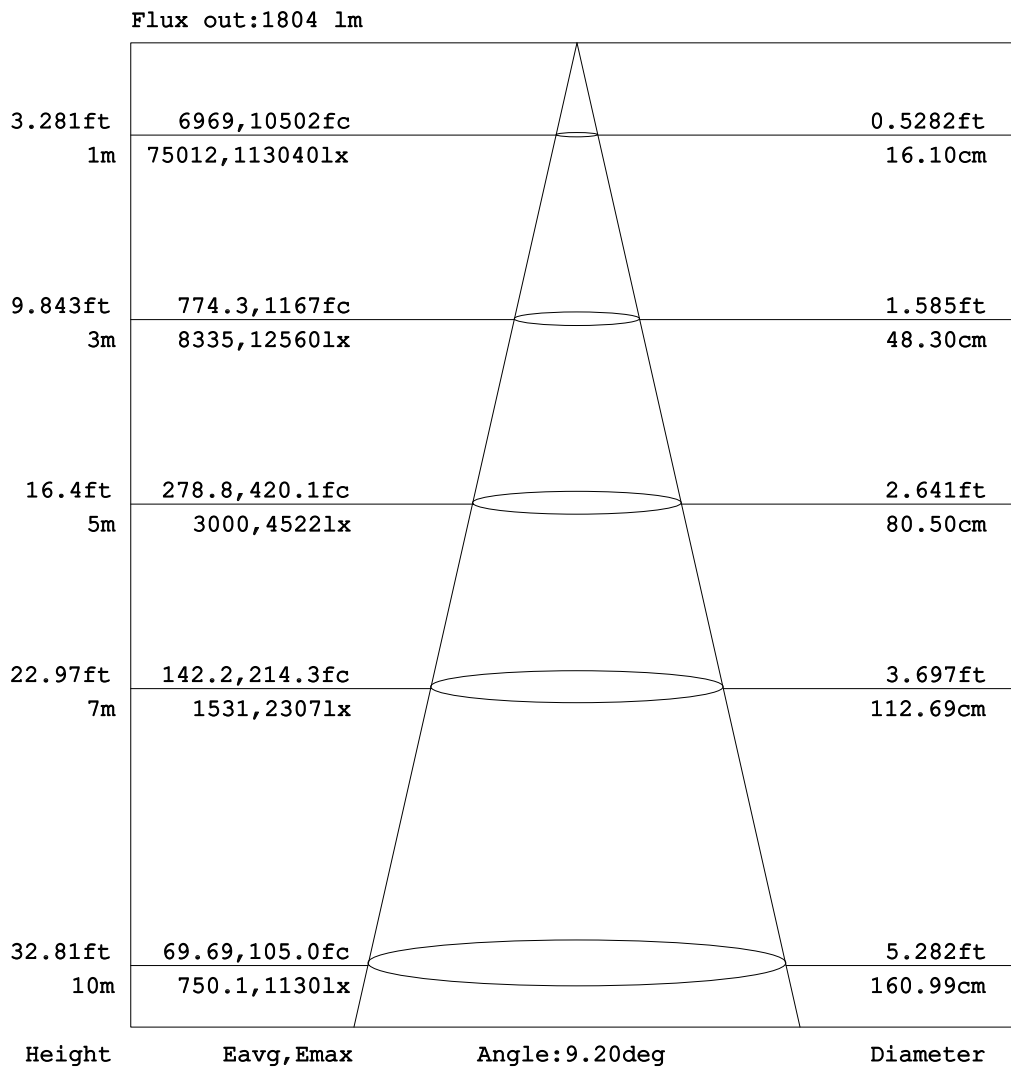

## Goniophotometers Diagram

**Note:** The Curves indicate the illuminated area and the average illumination when the luminaire is at different distance.

## Goniophotometers Diagram

**Note: The Curves indicate the illuminated area and the average illumination when the luminaire is at different distance.**