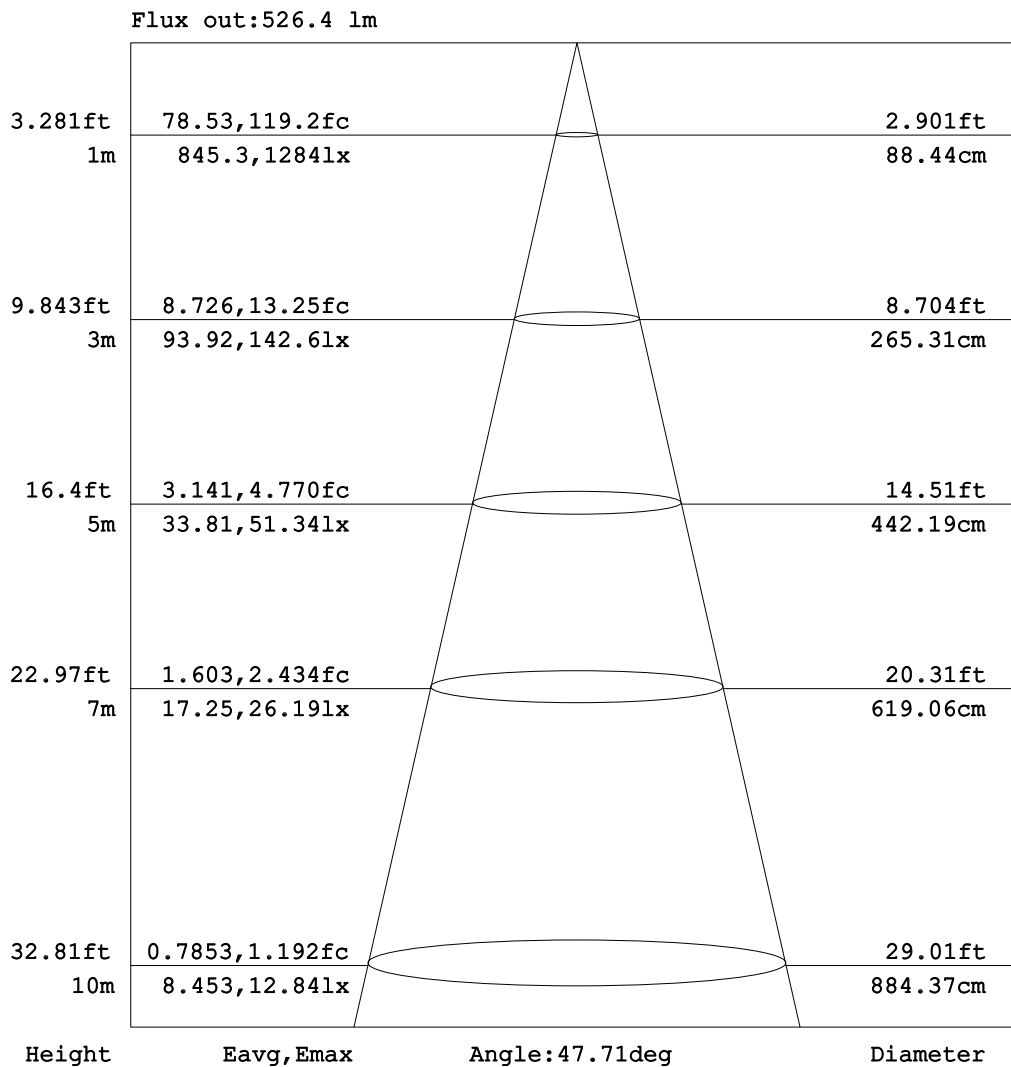

ARCPOD48Q - BLUE (45°)

48 x 10W outdoor high brightness compact wash light

Goniophotometers Diagram

Note: The Curves indicate the illuminated area and the average illumination when the luminaire is at different distance.