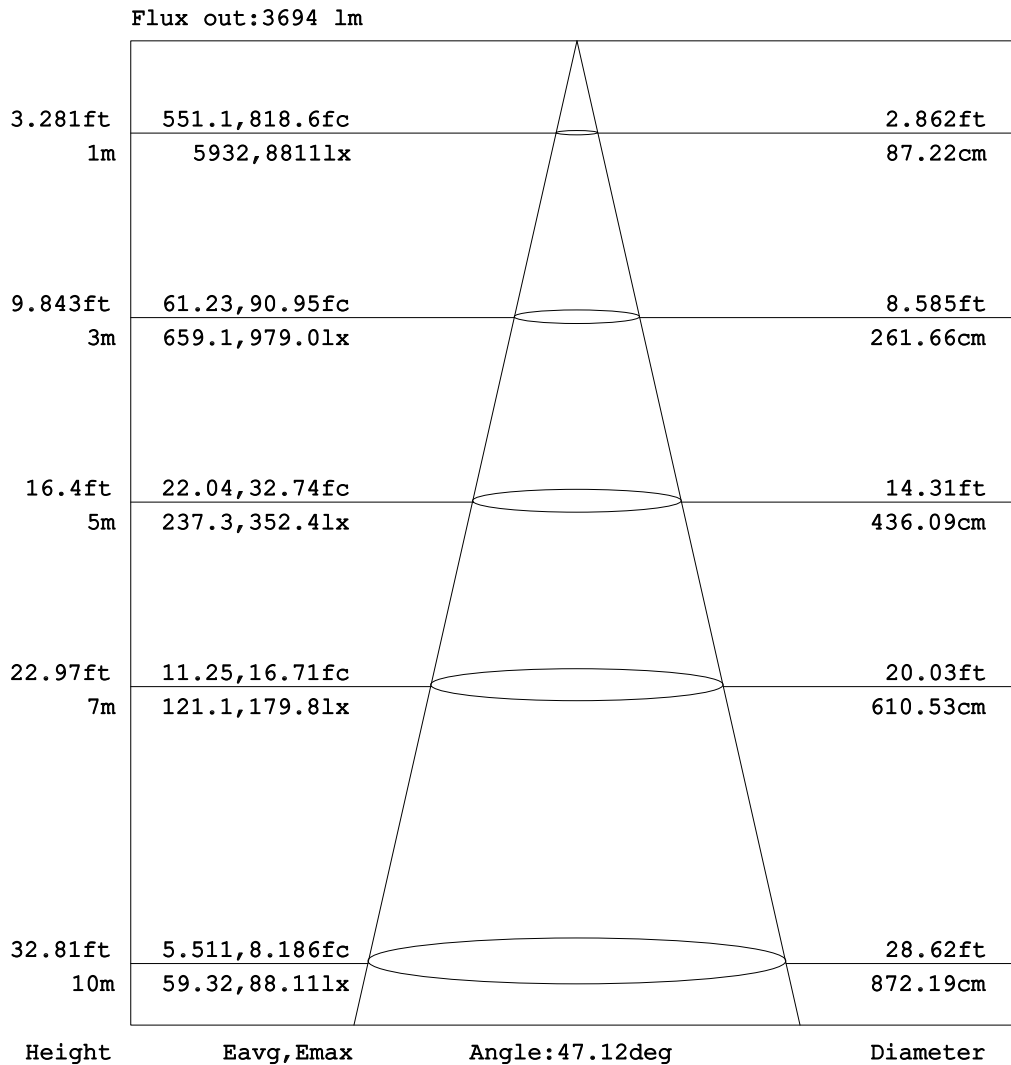

## Goniophotometers Diagram

**Note:** The Curves indicate the illuminated area and the average illumination when the luminaire is at different distance.