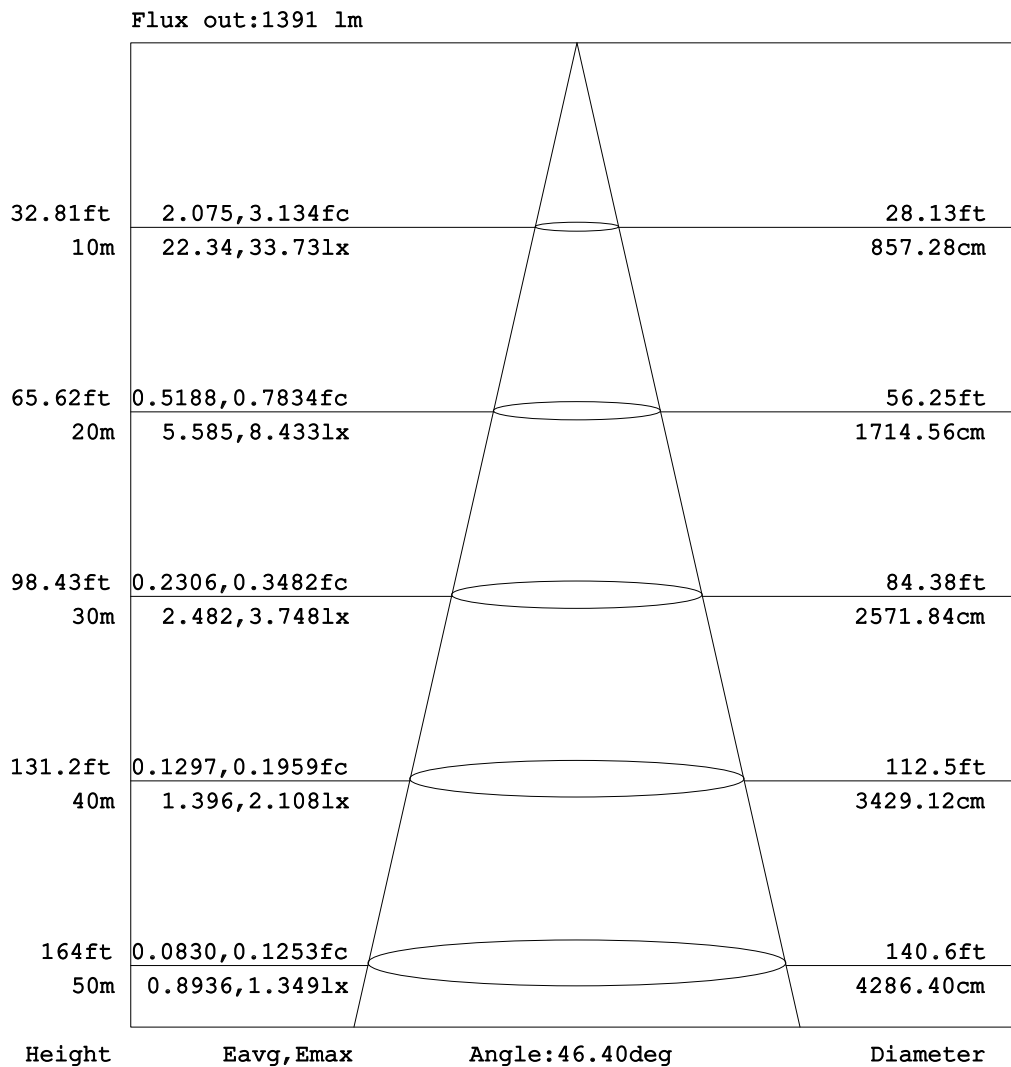

## Goniophotometers Diagram

**Note:** The Curves indicate the illuminated area and the average illumination when the luminaire is at different distance.