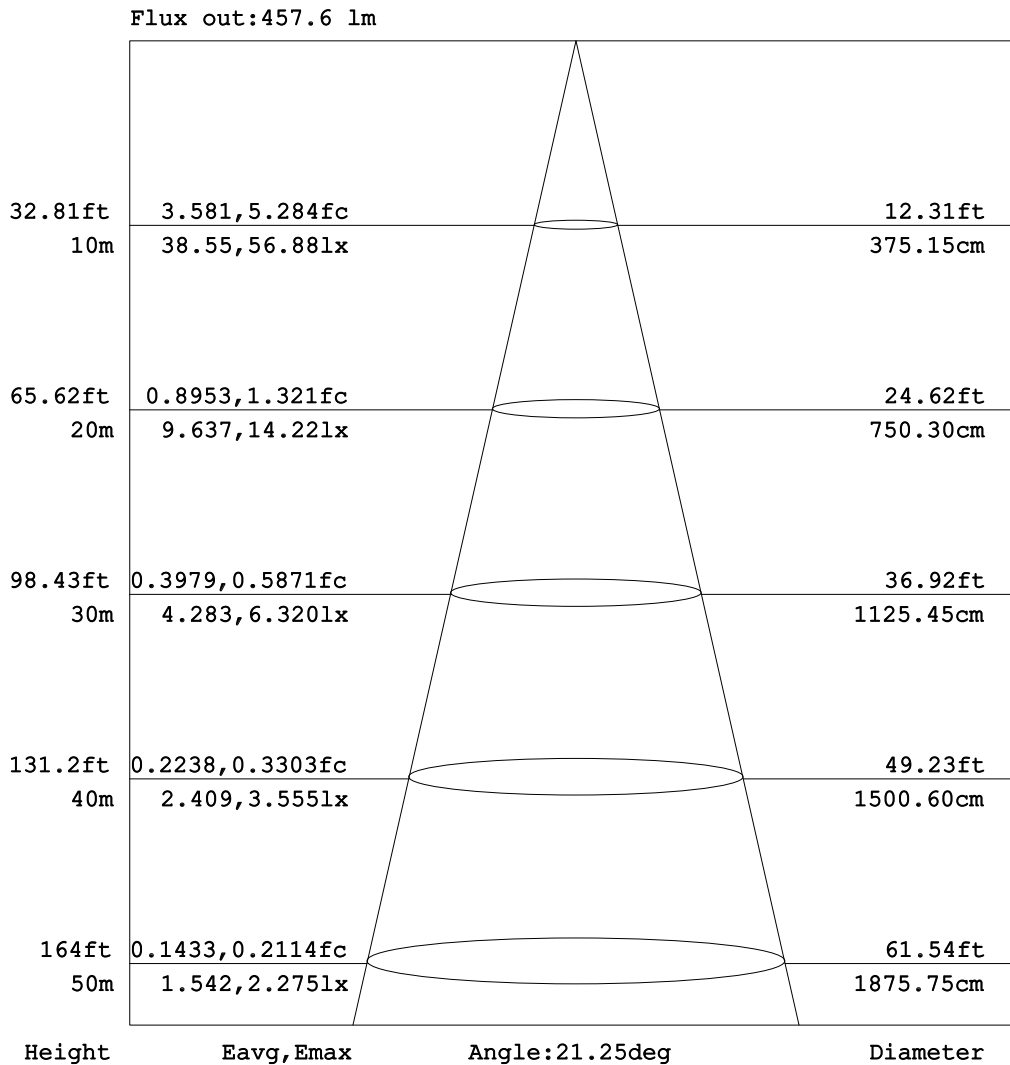

## Goniophotometers Diagram

**Note:** The Curves indicate the illuminated area and the average illumination when the luminaire is at different distance.