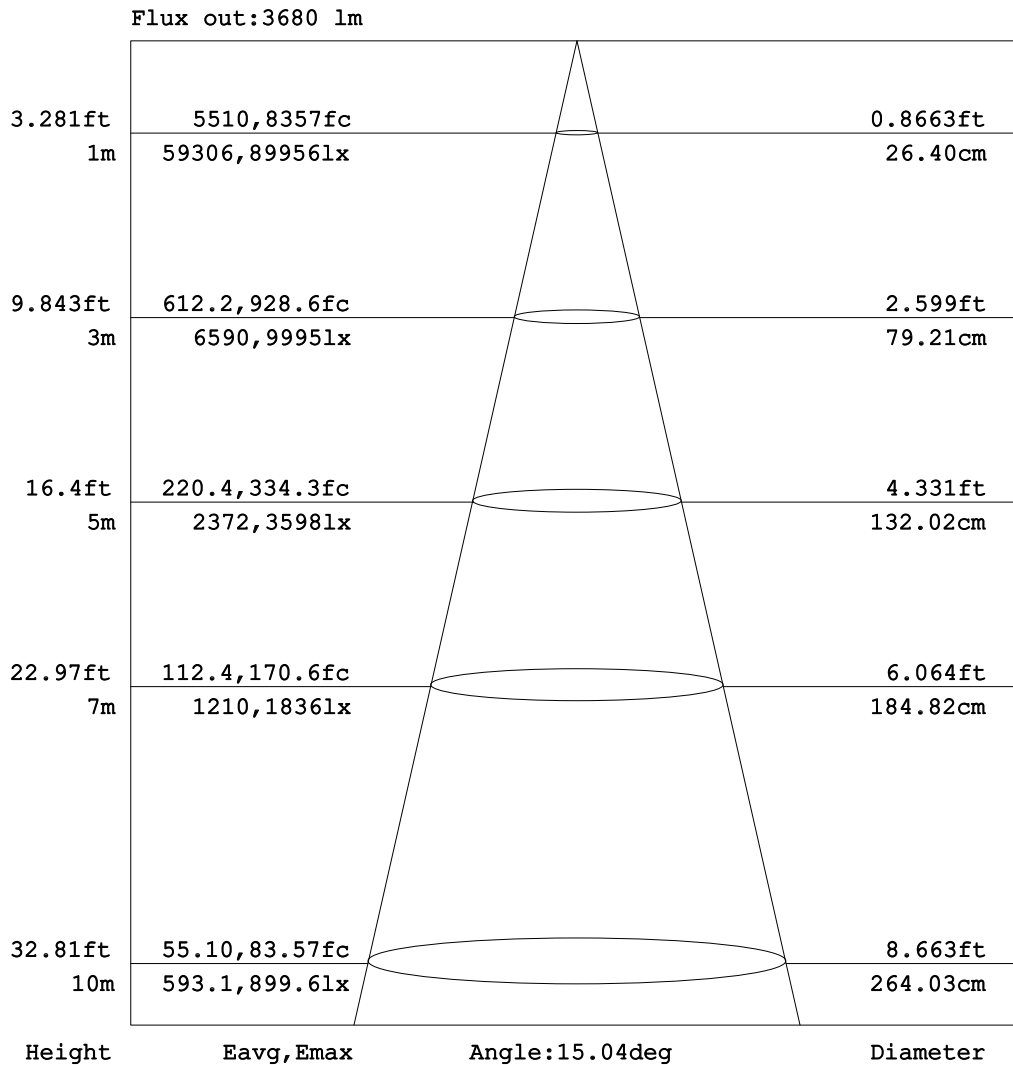

## Goniophotometers Diagram

**Note:** The Curves indicate the illuminated area and the average illumination when the luminaire is at different distance.