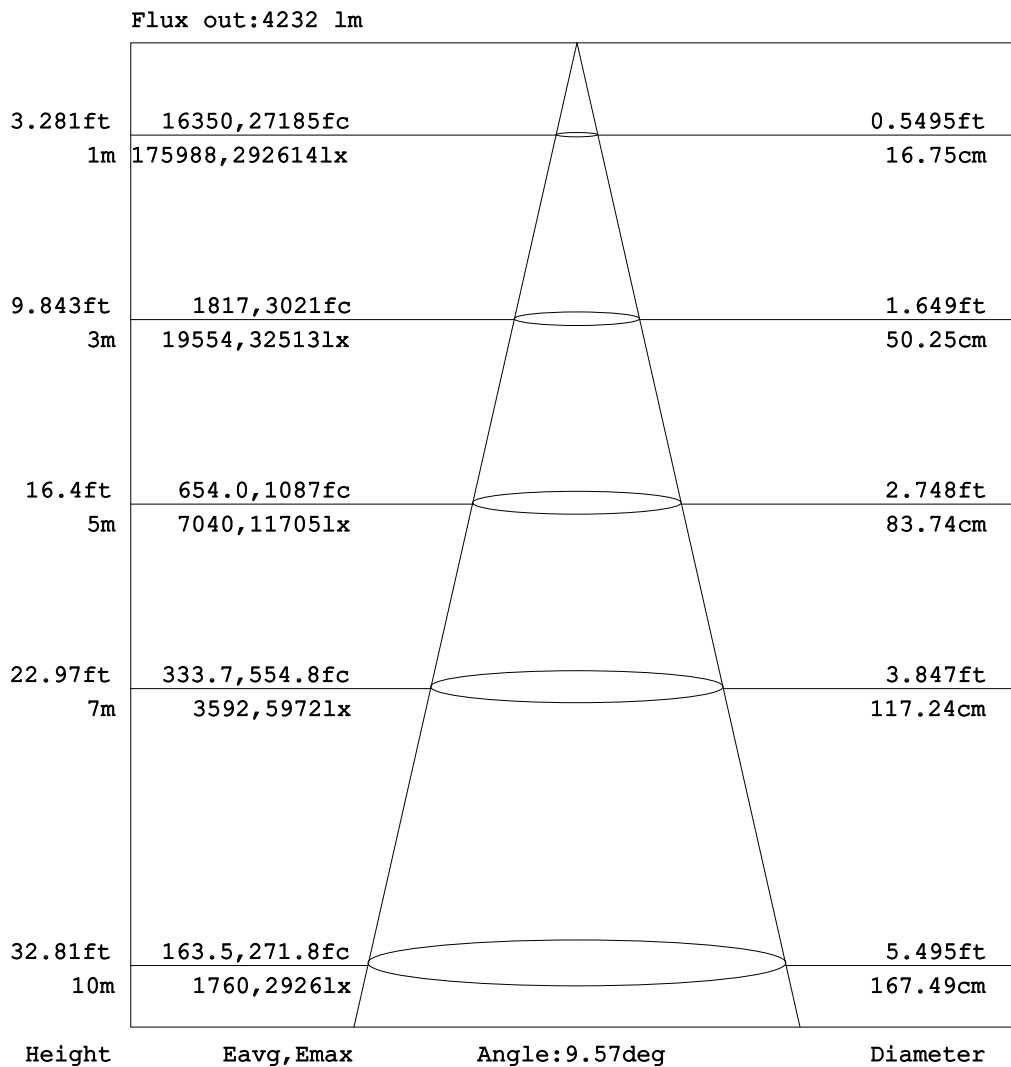

# ARCPOD48Q - RGBW (10°)

48 x 10W outdoor high brightness compact wash light

## Goniophotometers Diagram

**Note:** The Curves indicate the illuminated area and the average illumination when the luminaire is at different distance.