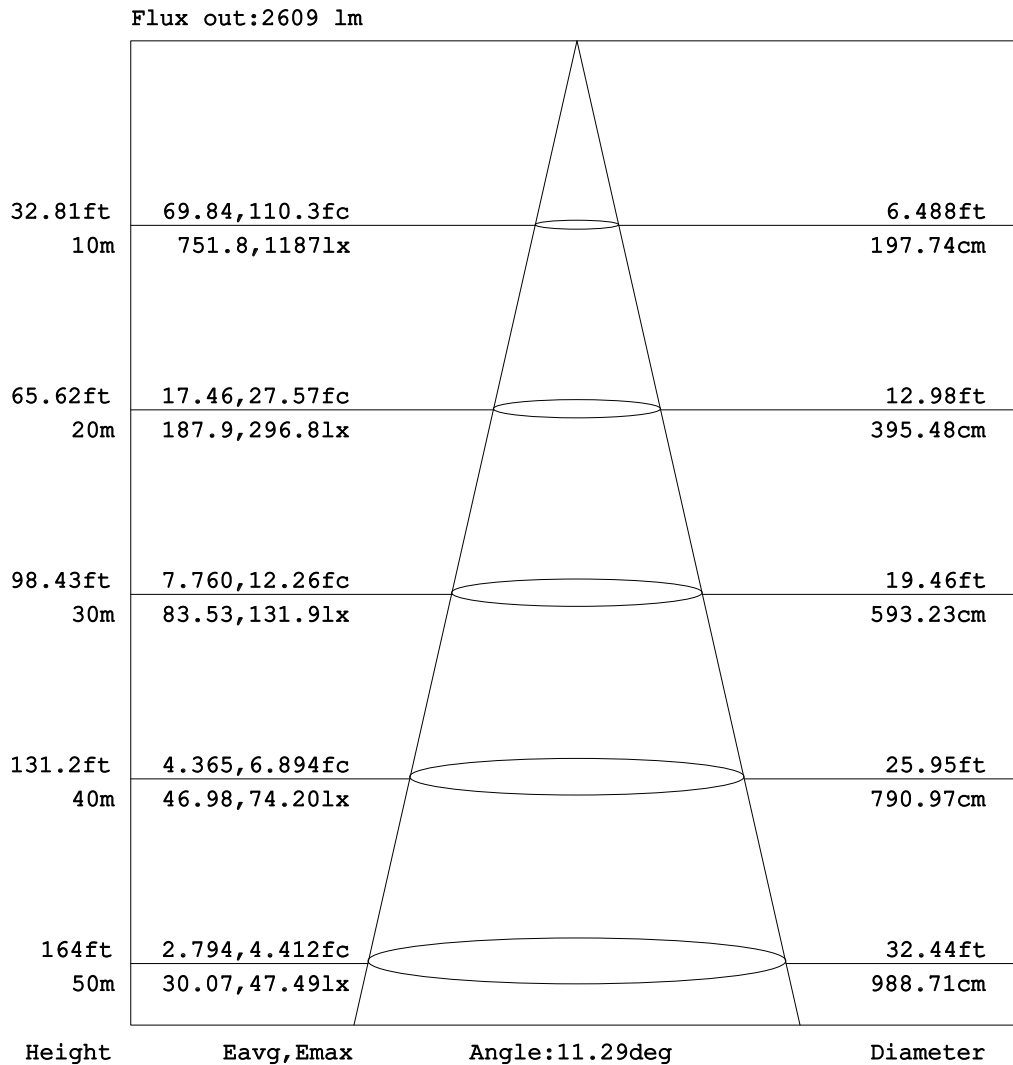

## Goniophotometers Diagram

**Note:** The Curves indicate the illuminated area and the average illumination when the luminaire is at different distance.