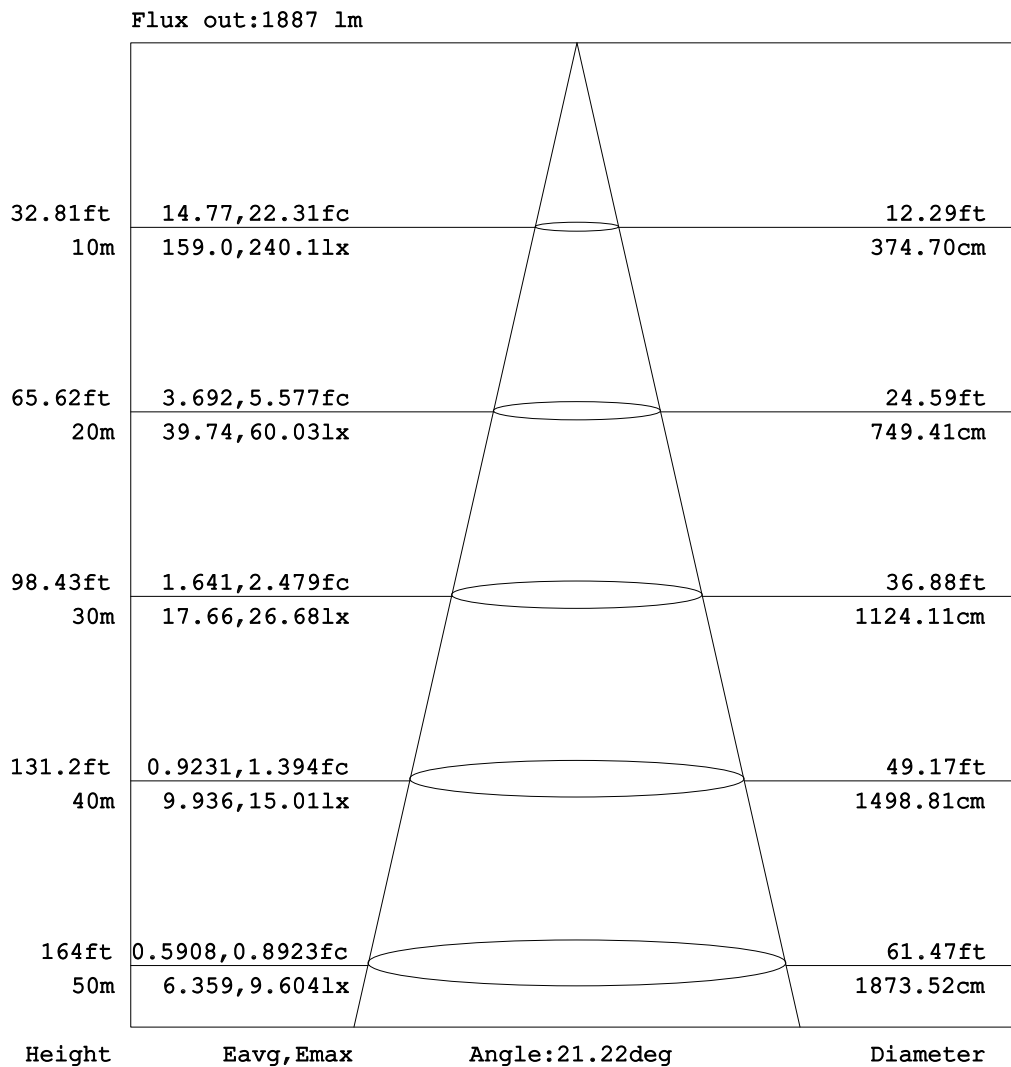

## Goniophotometers Diagram

**Note:** The Curves indicate the illuminated area and the average illumination when the luminaire is at different distance.