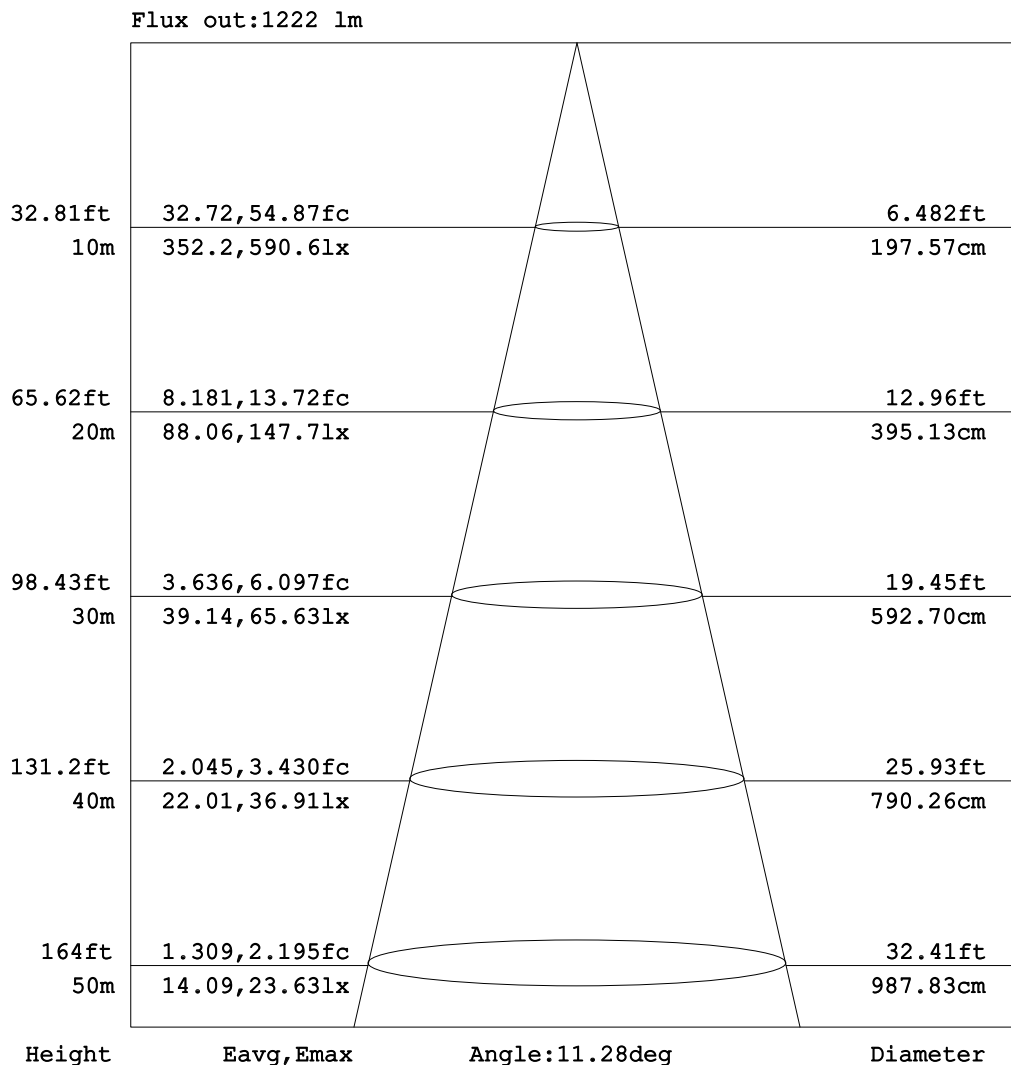

## Goniophotometers Diagram

**Note:** The Curves indicate the illuminated area and the average illumination when the luminaire is at different distance.

## Goniophotometers Diagram

**Note: The Curves indicate the illuminated area and the average illumination when the luminaire is at different distance.**