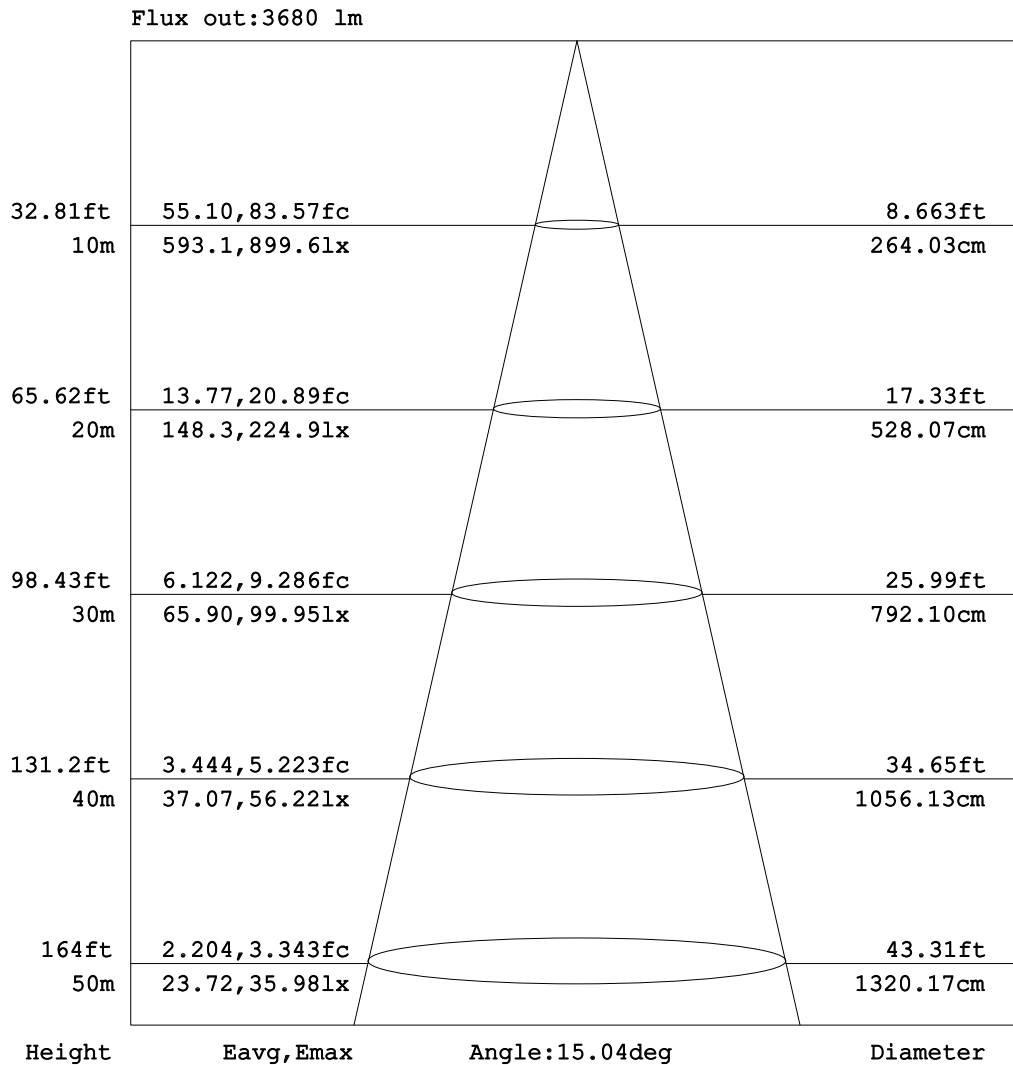

## Goniophotometers Diagram

**Note:** The Curves indicate the illuminated area and the average illumination when the luminaire is at different distance.