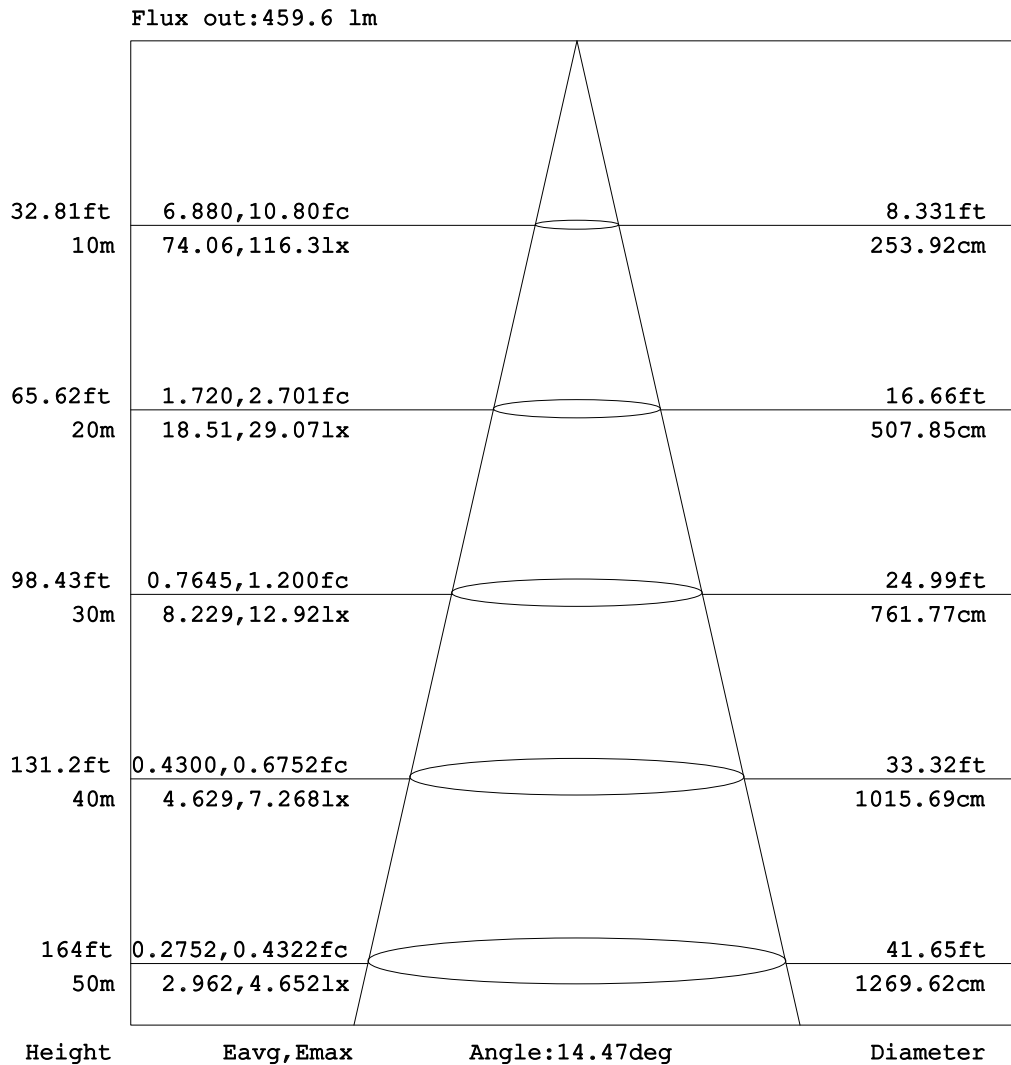

## Goniophotometers Diagram

**Note:** The Curves indicate the illuminated area and the average illumination when the luminaire is at different distance.