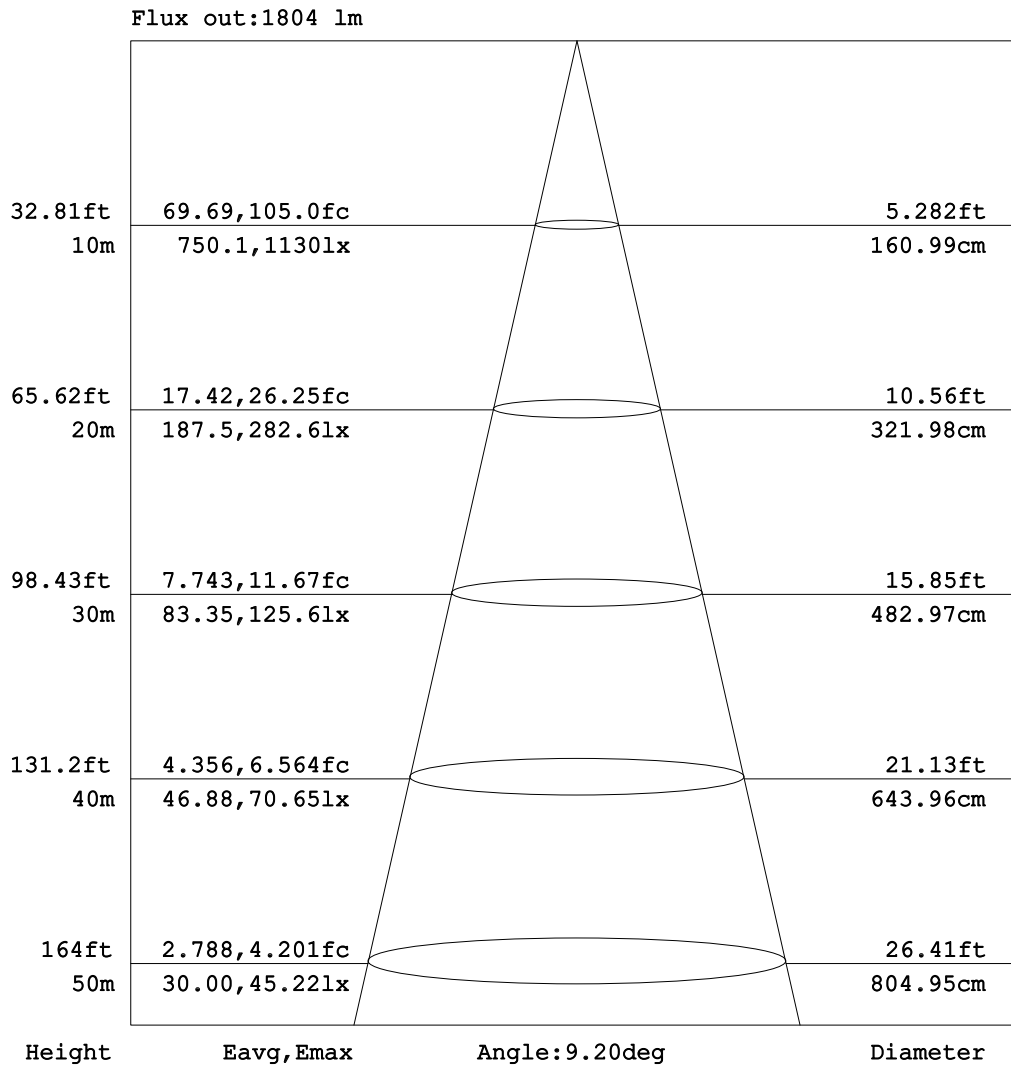

## Goniophotometers Diagram

**Note: The Curves indicate the illuminated area and the average illumination when the luminaire is at different distance.**

## Goniophotometers Diagram

**Note:** The Curves indicate the illuminated area and the average illumination when the luminaire is at different distance.