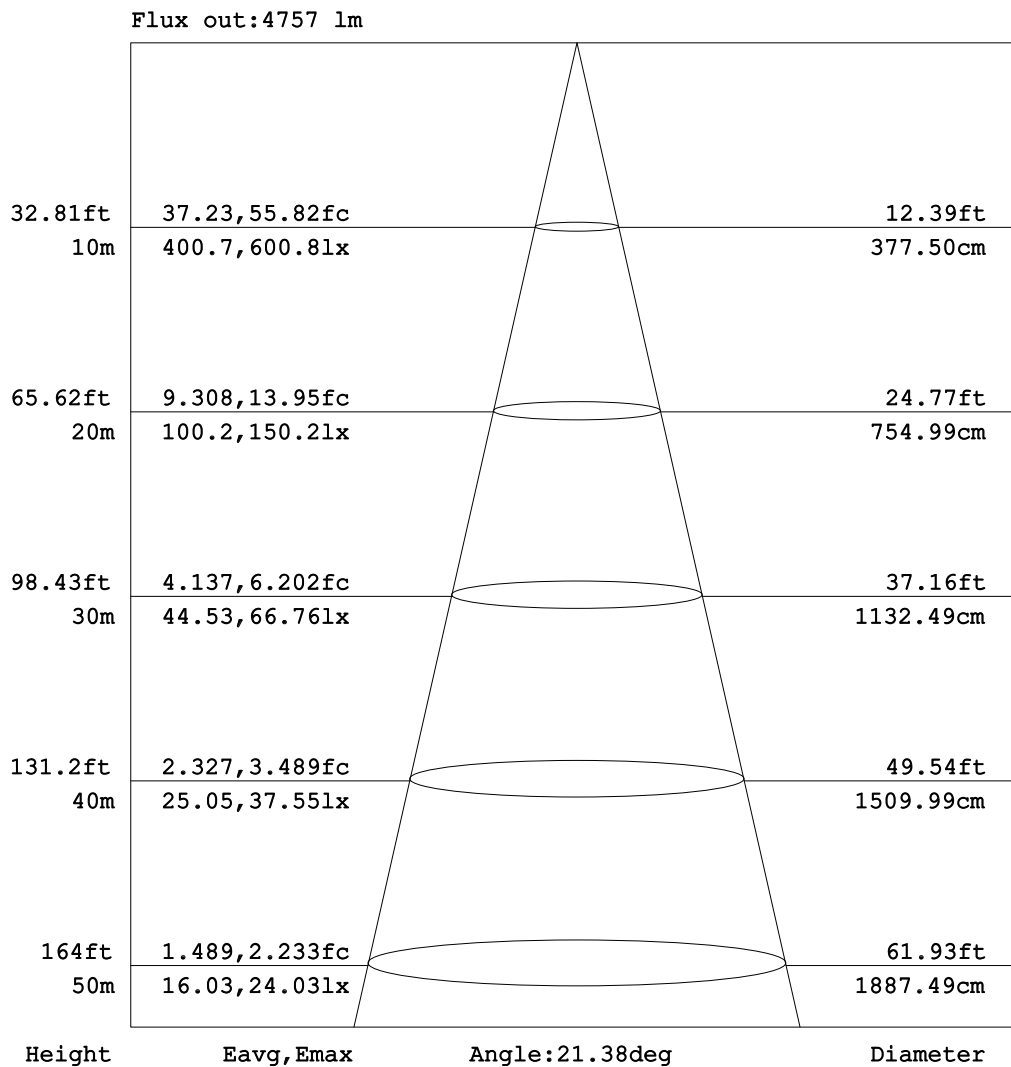

## Goniophotometers Diagram

**Note:** The Curves indicate the illuminated area and the average illumination when the luminaire is at different distance.