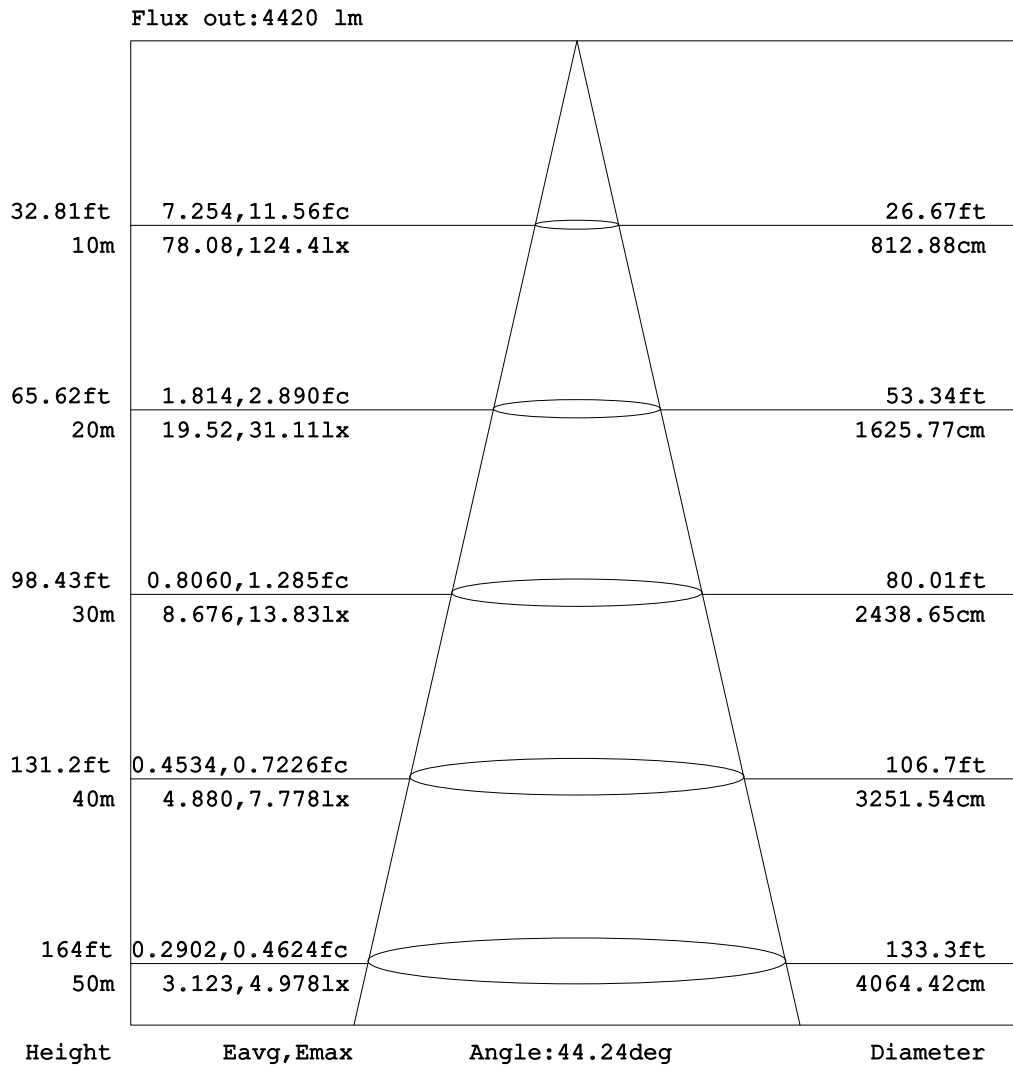

ARCPOD48Q - WHITE (45°)

48 x 10W outdoor high brightness compact wash light

Goniophotometers Diagram

Note: The Curves indicate the illuminated area and the average illumination when the luminaire is at different distance.