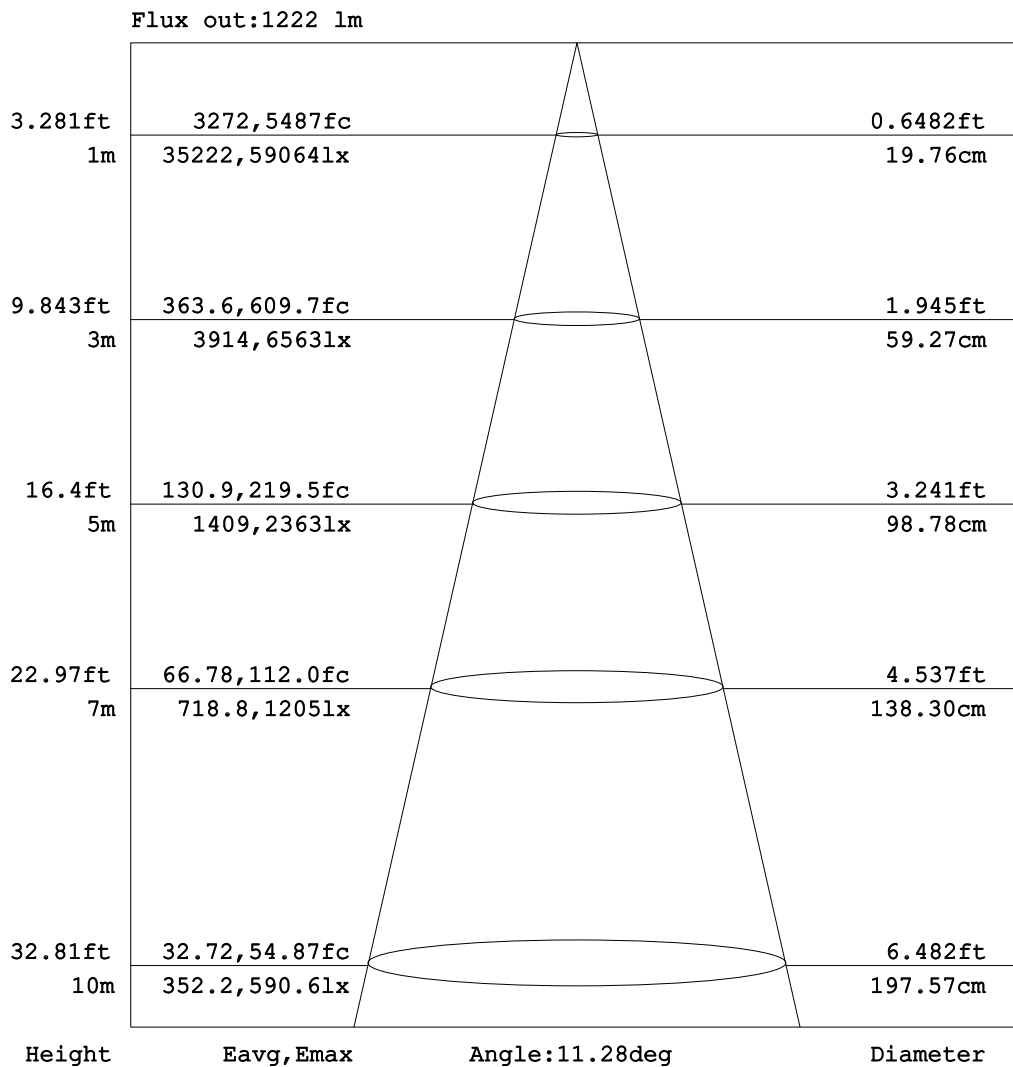

## Goniophotometers Diagram

**Note:** The Curves indicate the illuminated area and the average illumination when the luminaire is at different distance.