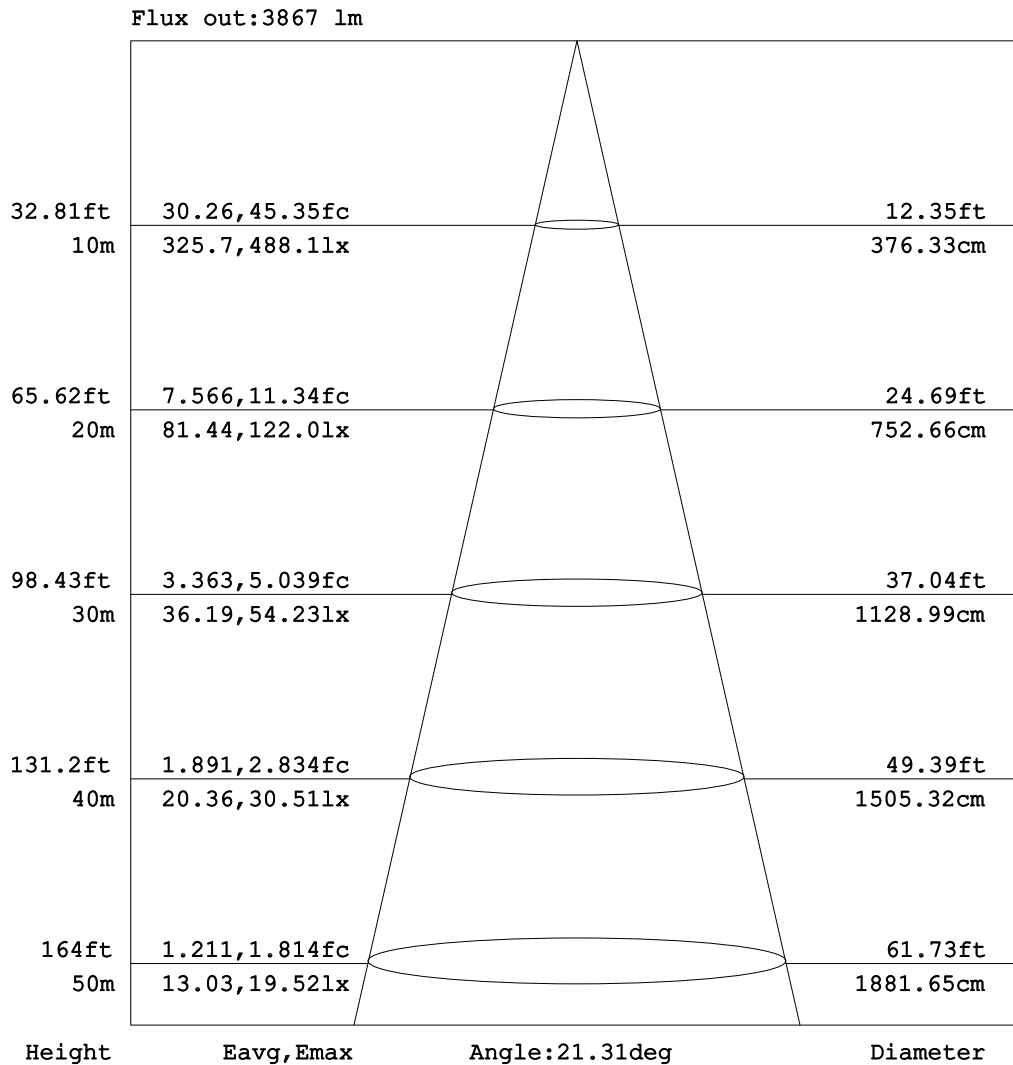

## Goniophotometers Diagram

**Note:** The Curves indicate the illuminated area and the average illumination when the luminaire is at different distance.