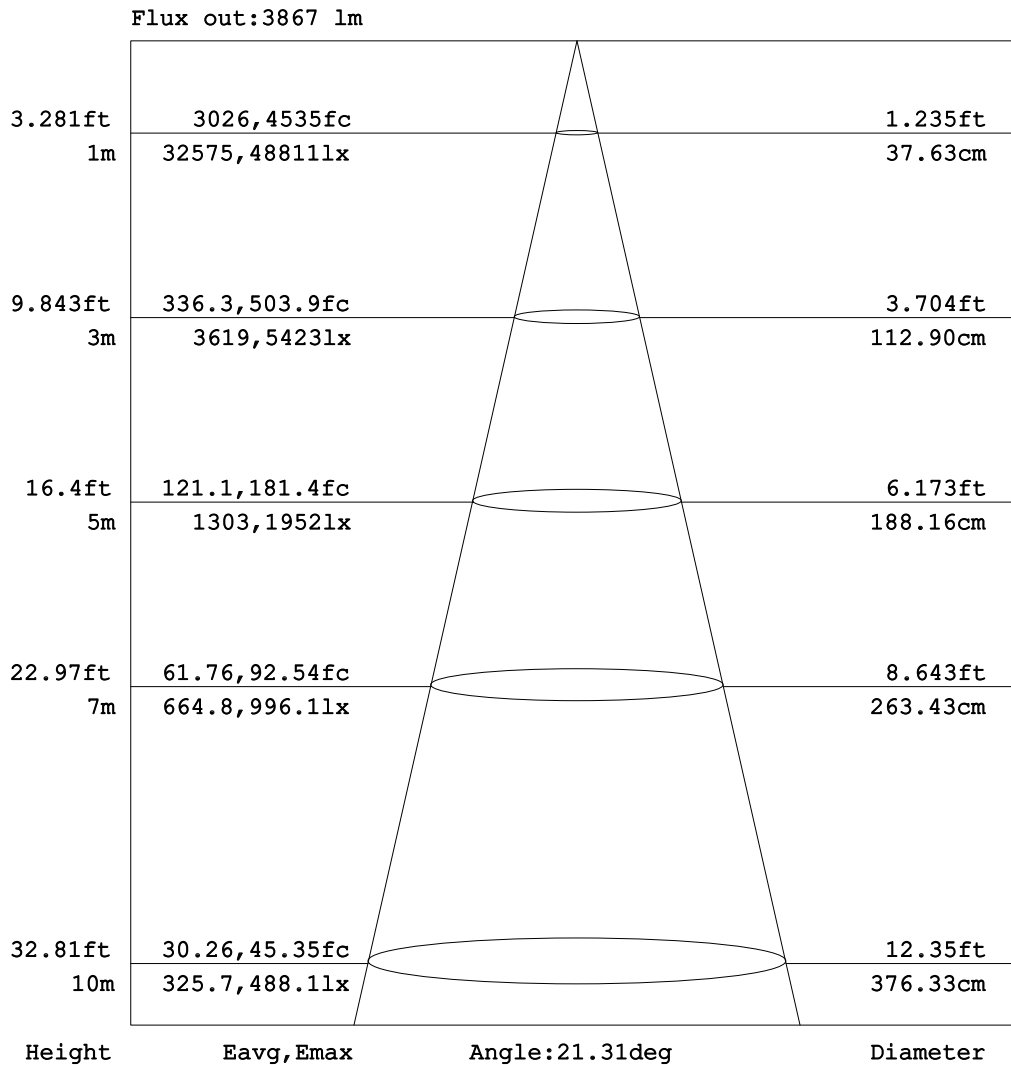

## Goniophotometers Diagram

**Note:** The Curves indicate the illuminated area and the average illumination when the luminaire is at different distance.