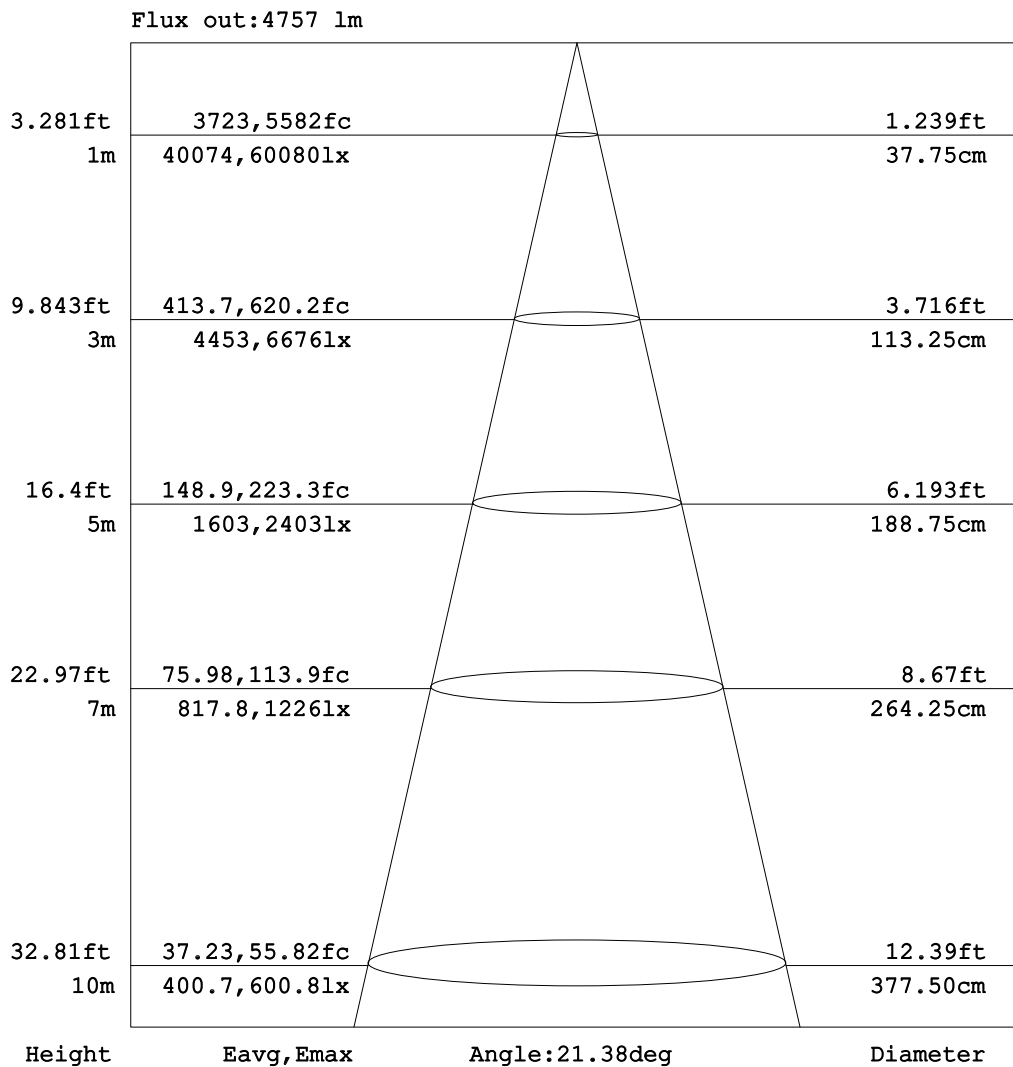

## Goniophotometers Diagram

**Note:** The Curves indicate the illuminated area and the average illumination when the luminaire is at different distance.