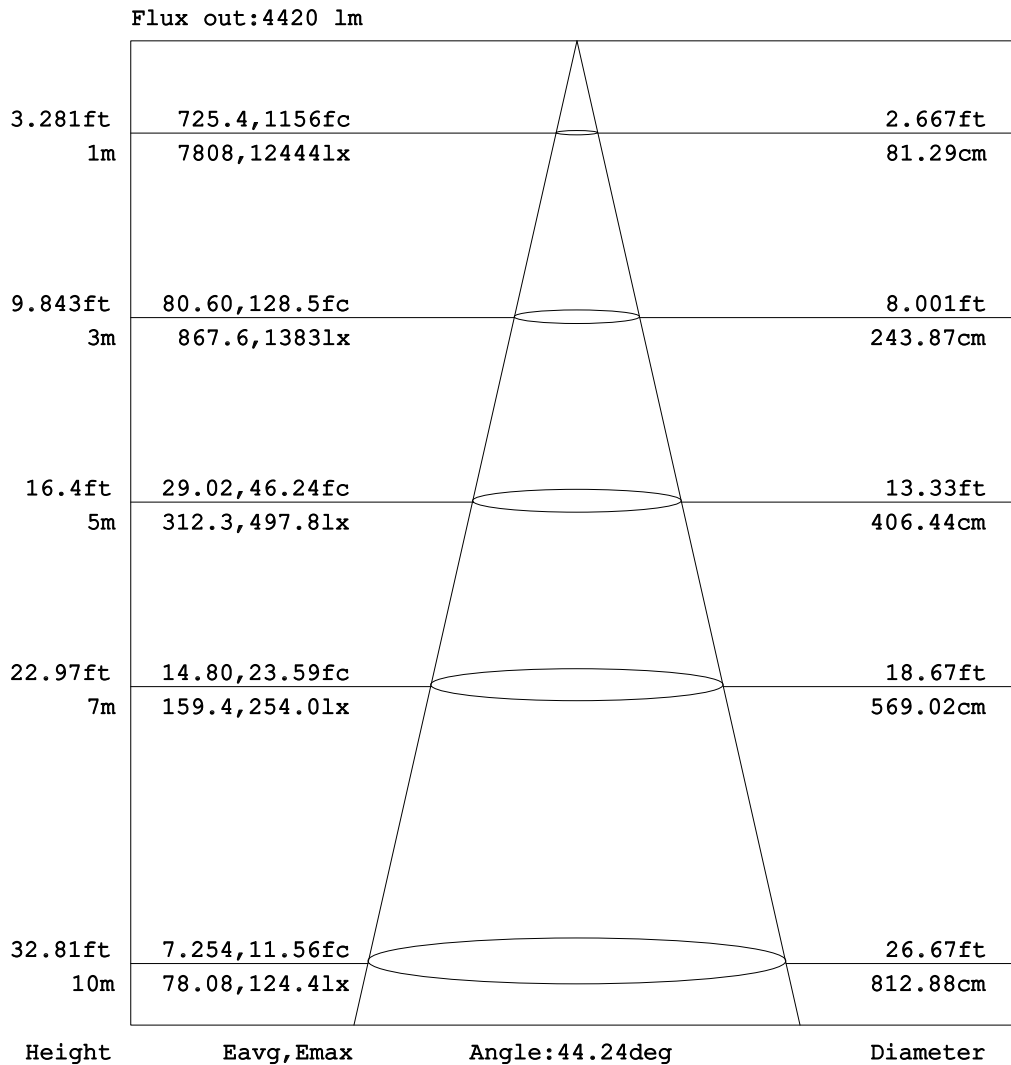

ARCPOD48Q - WHITE (45°)

48 x 10W outdoor high brightness compact wash light

Goniophotometers Diagram

Note: The Curves indicate the illuminated area and the average illumination when the luminaire is at different distance.