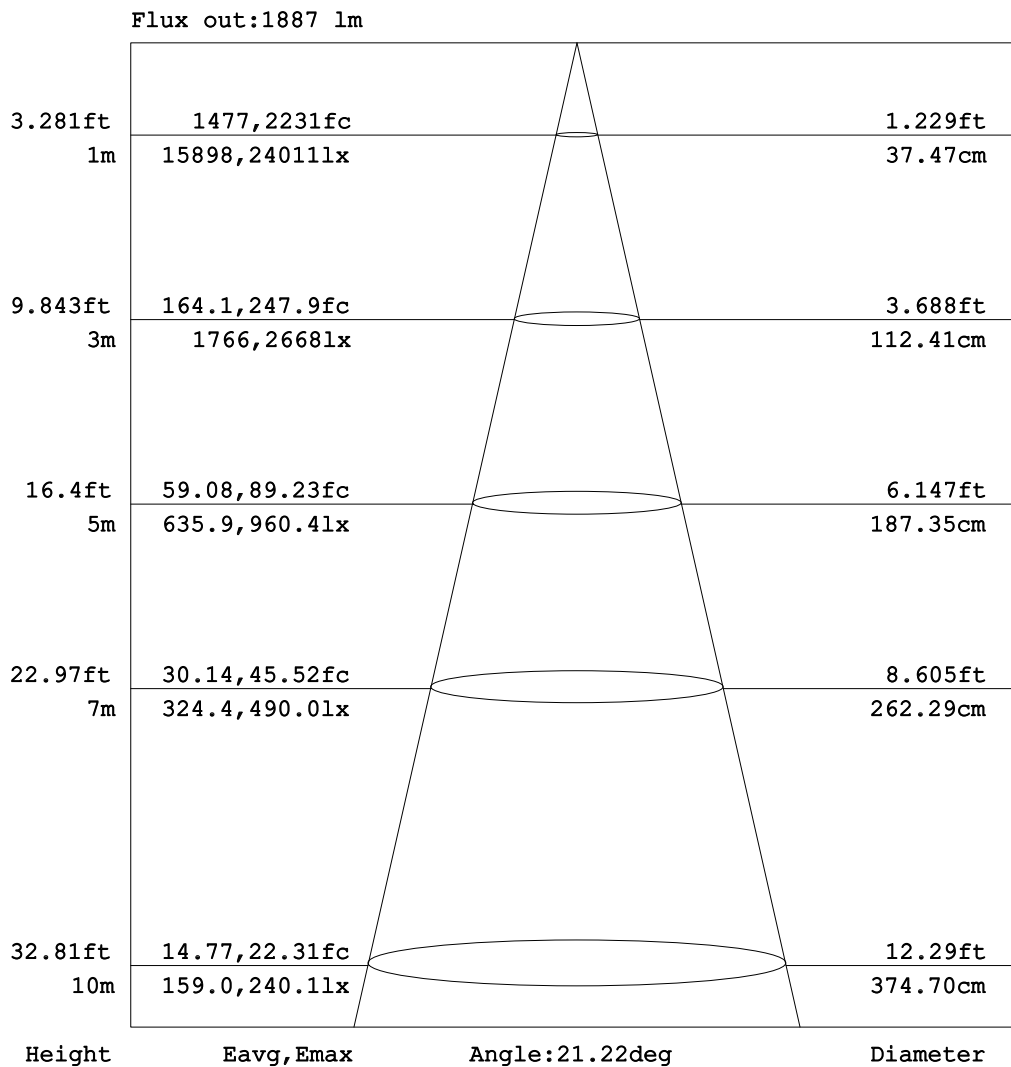

## Goniophotometers Diagram

**Note:** The Curves indicate the illuminated area and the average illumination when the luminaire is at different distance.