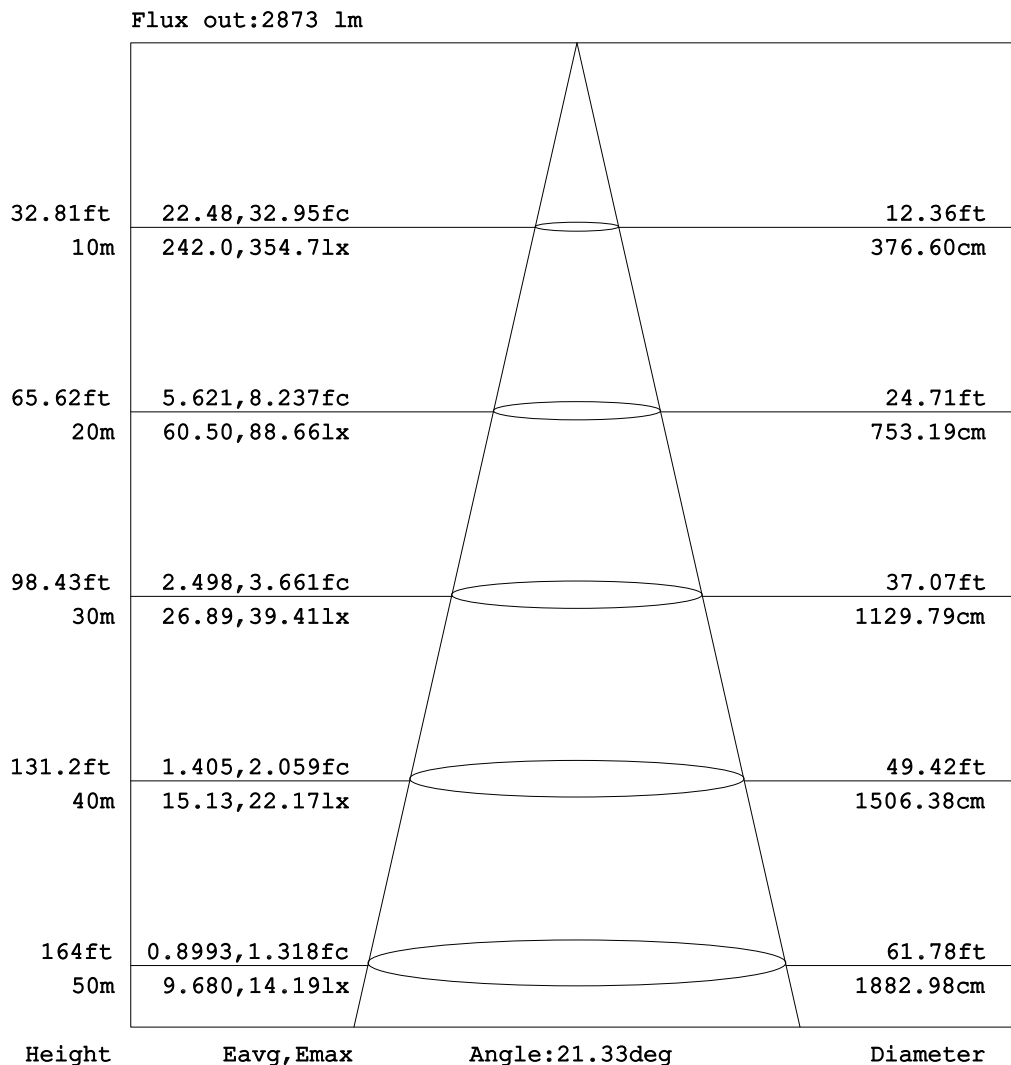

## Goniophotometers Diagram

**Note:** The Curves indicate the illuminated area and the average illumination when the luminaire is at different distance.