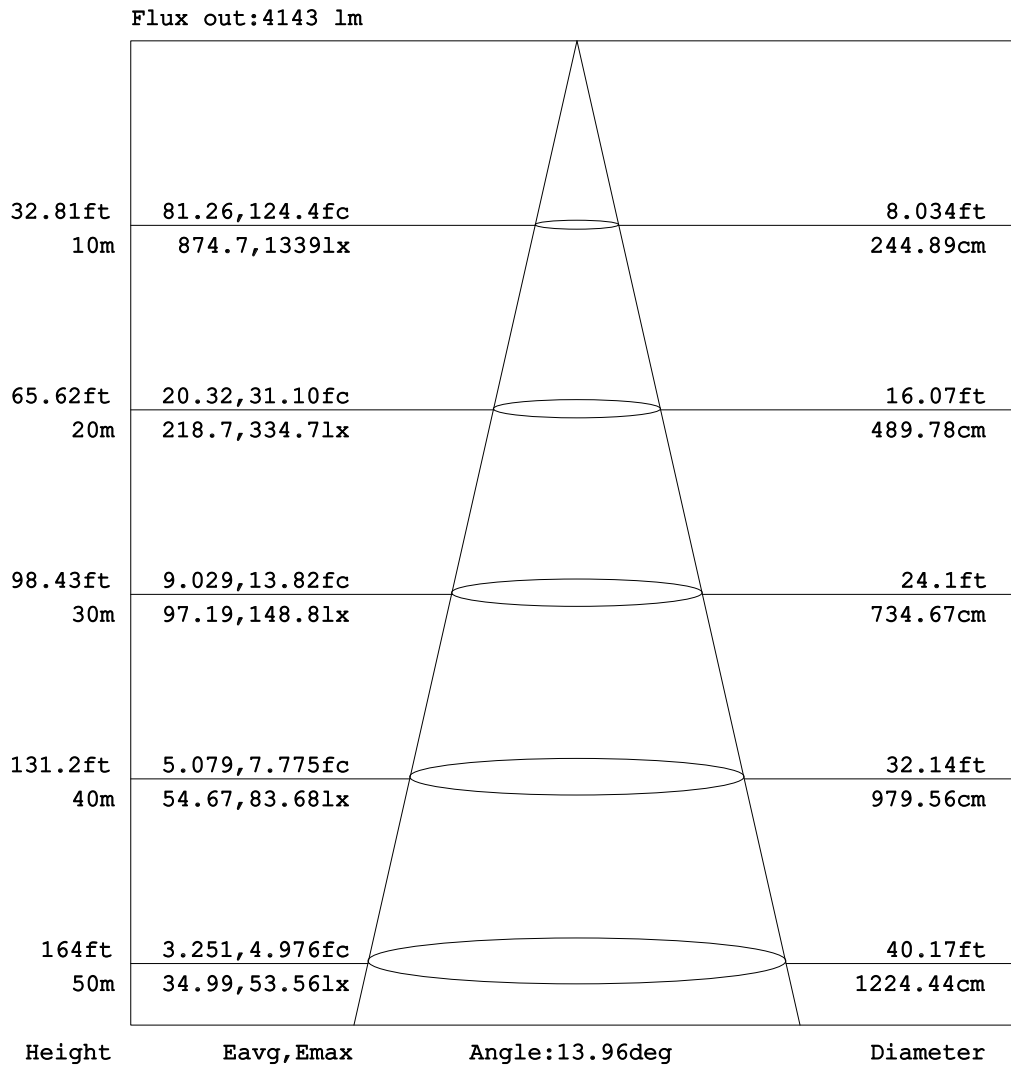

## Goniophotometers Diagram

**Note:** The Curves indicate the illuminated area and the average illumination when the luminaire is at different distance.