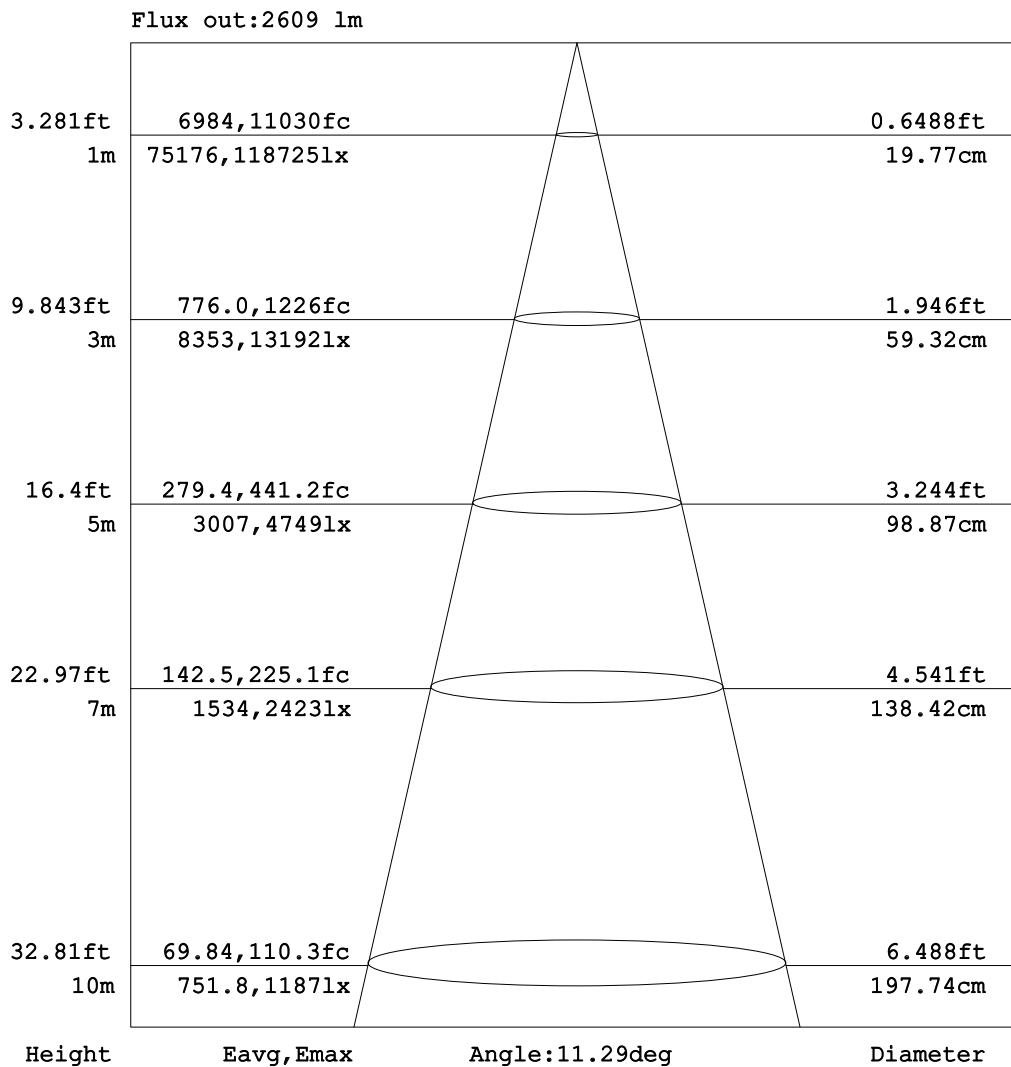

## Goniophotometers Diagram

**Note:** The Curves indicate the illuminated area and the average illumination when the luminaire is at different distance.