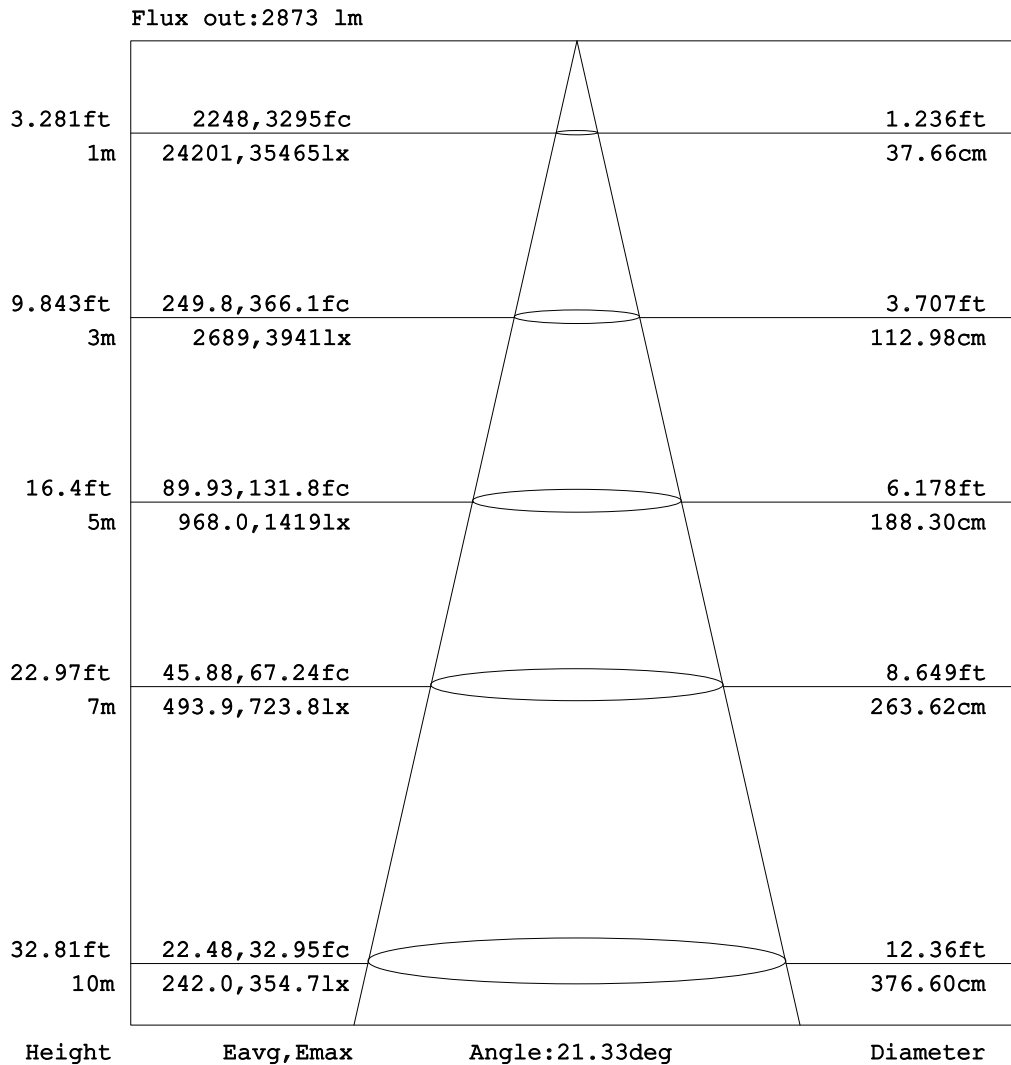

## Goniophotometers Diagram

**Note:** The Curves indicate the illuminated area and the average illumination when the luminaire is at different distance.