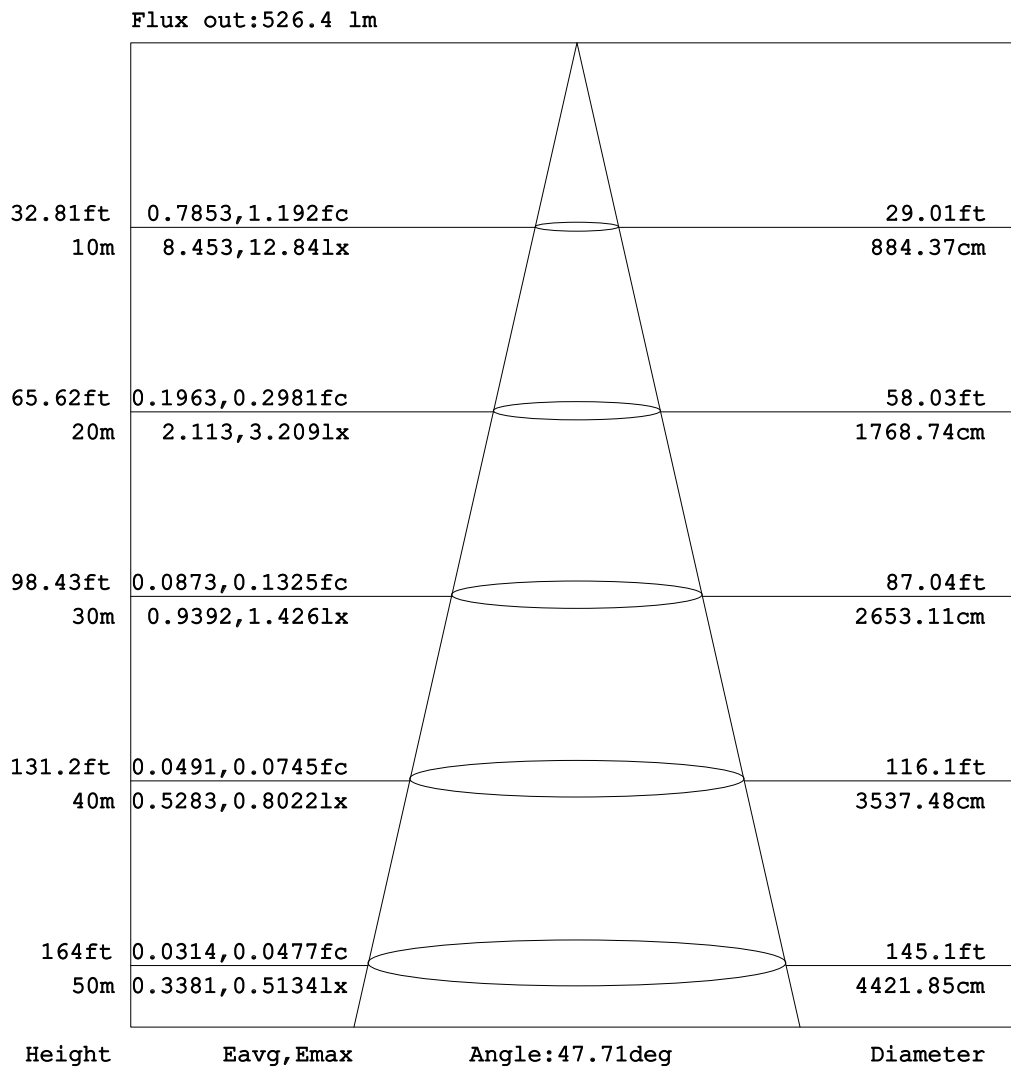

ARCPOD48Q - BLUE (45°)

48 x 10W outdoor high brightness compact wash light

Goniophotometers Diagram

Note: The Curves indicate the illuminated area and the average illumination when the luminaire is at different distance.