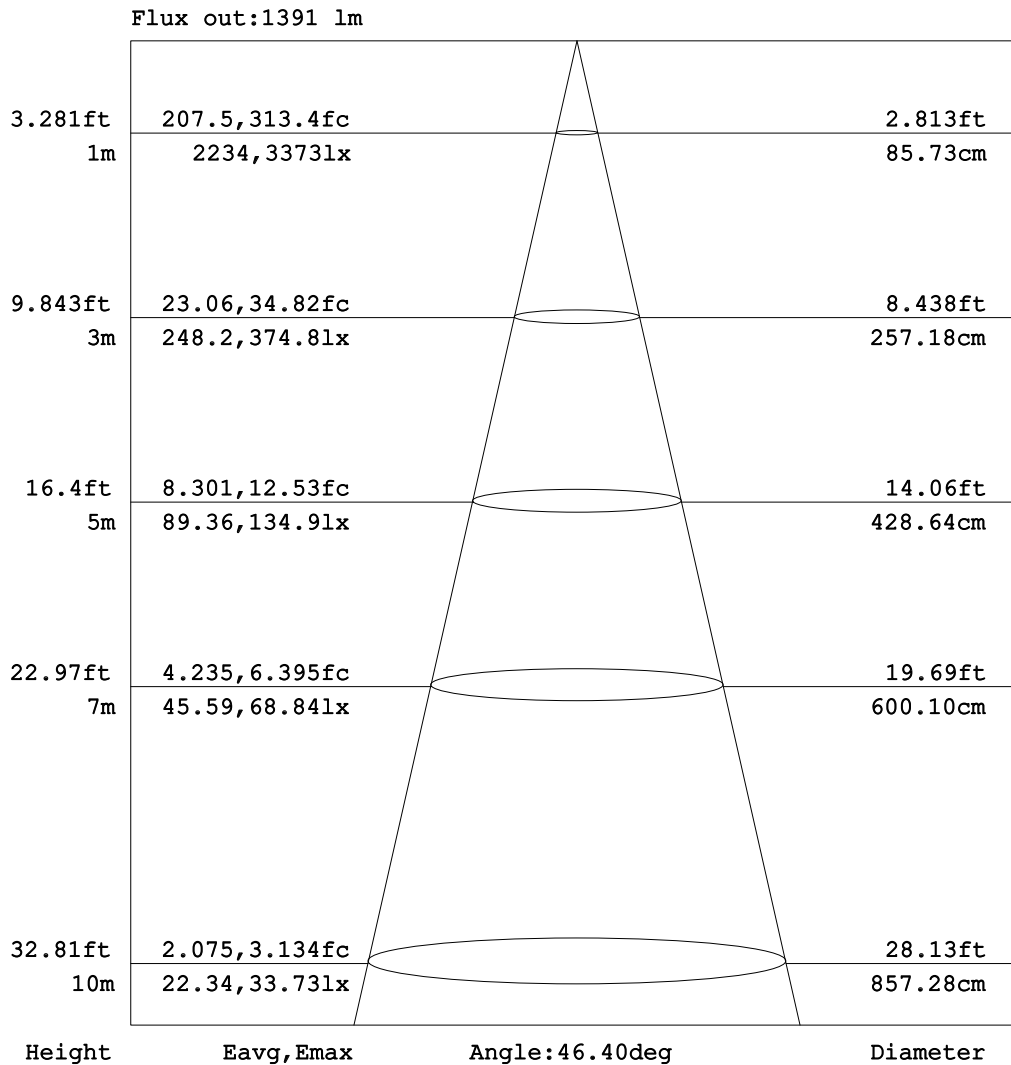

## Goniophotometers Diagram

**Note:** The Curves indicate the illuminated area and the average illumination when the luminaire is at different distance.