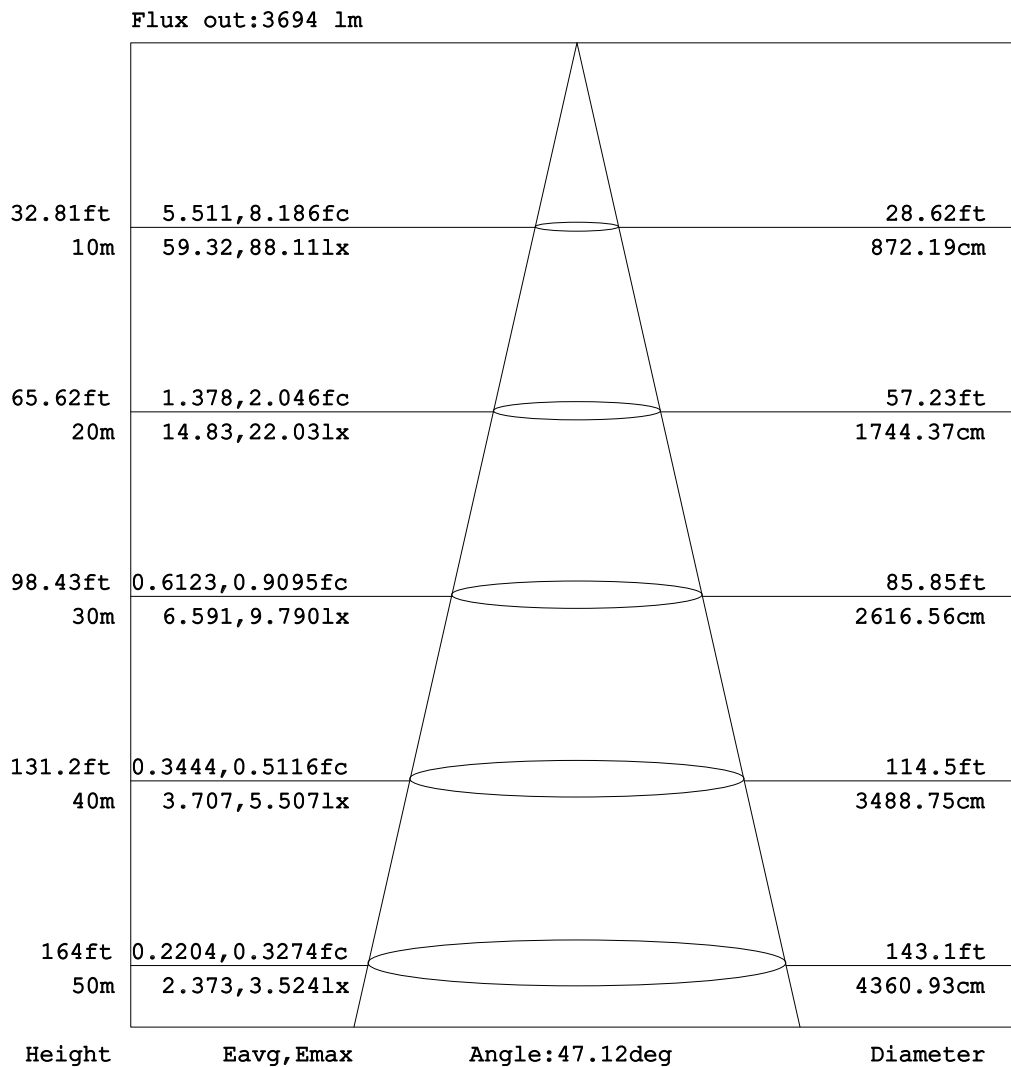

## Goniophotometers Diagram

**Note:** The Curves indicate the illuminated area and the average illumination when the luminaire is at different distance.