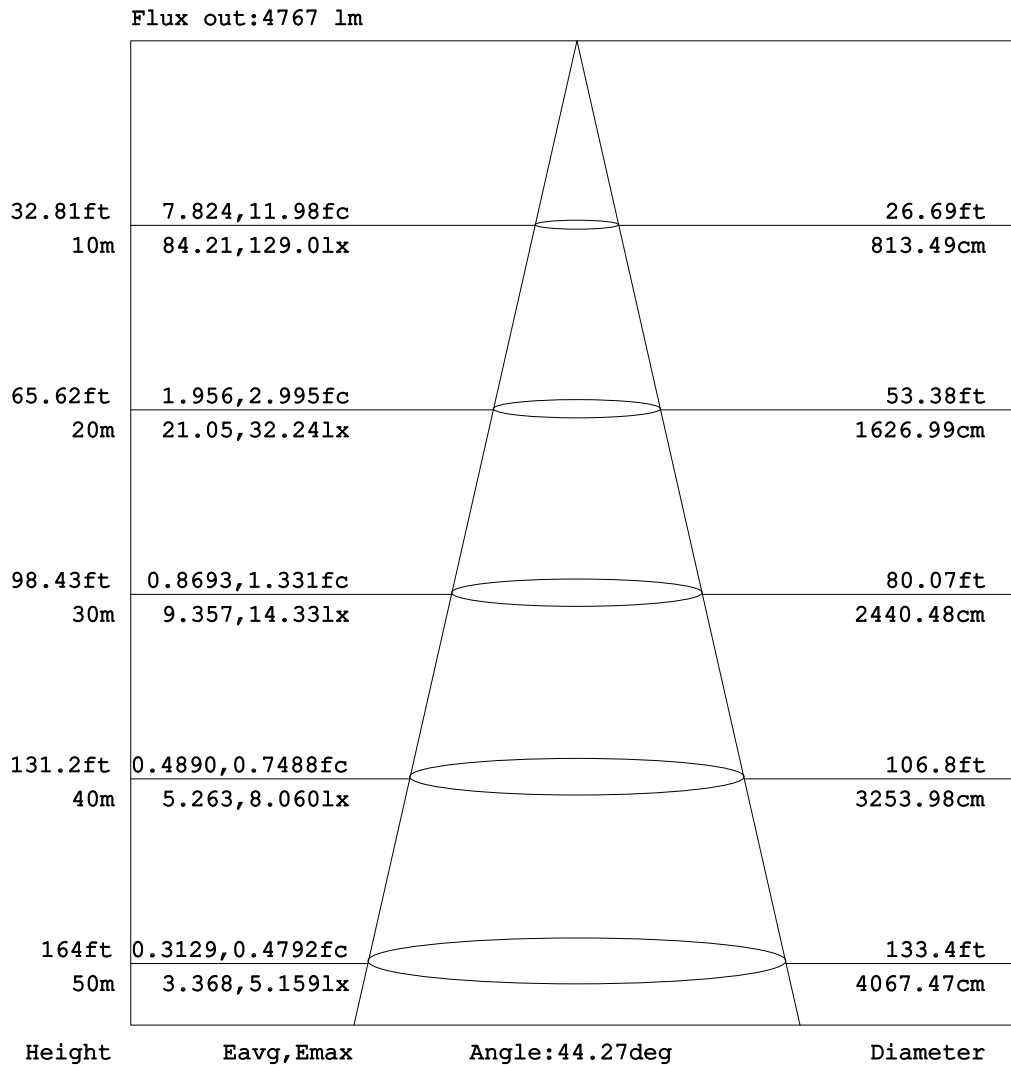

## Goniophotometers Diagram

**Note:** The Curves indicate the illuminated area and the average illumination when the luminaire is at different distance.