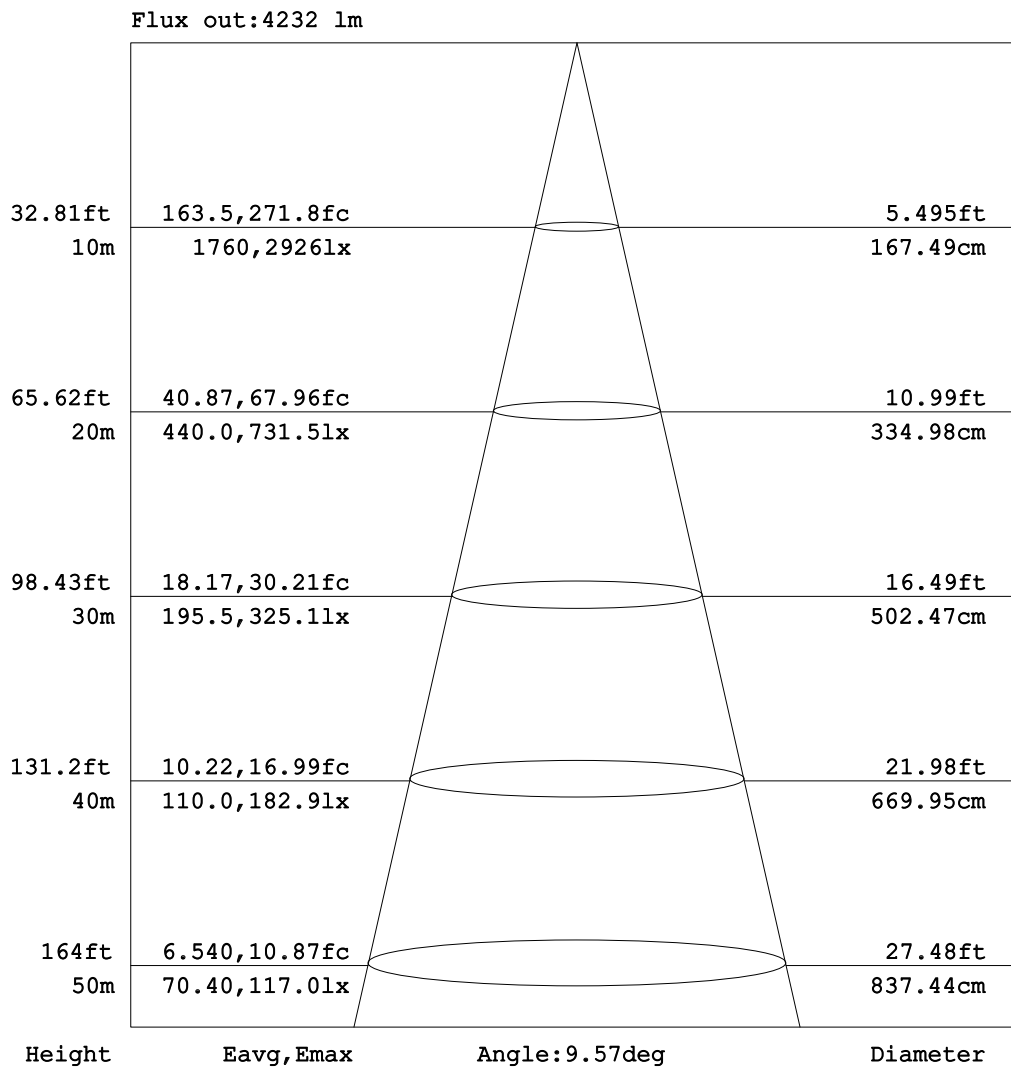

## Goniophotometers Diagram

**Note:** The Curves indicate the illuminated area and the average illumination when the luminaire is at different distance.