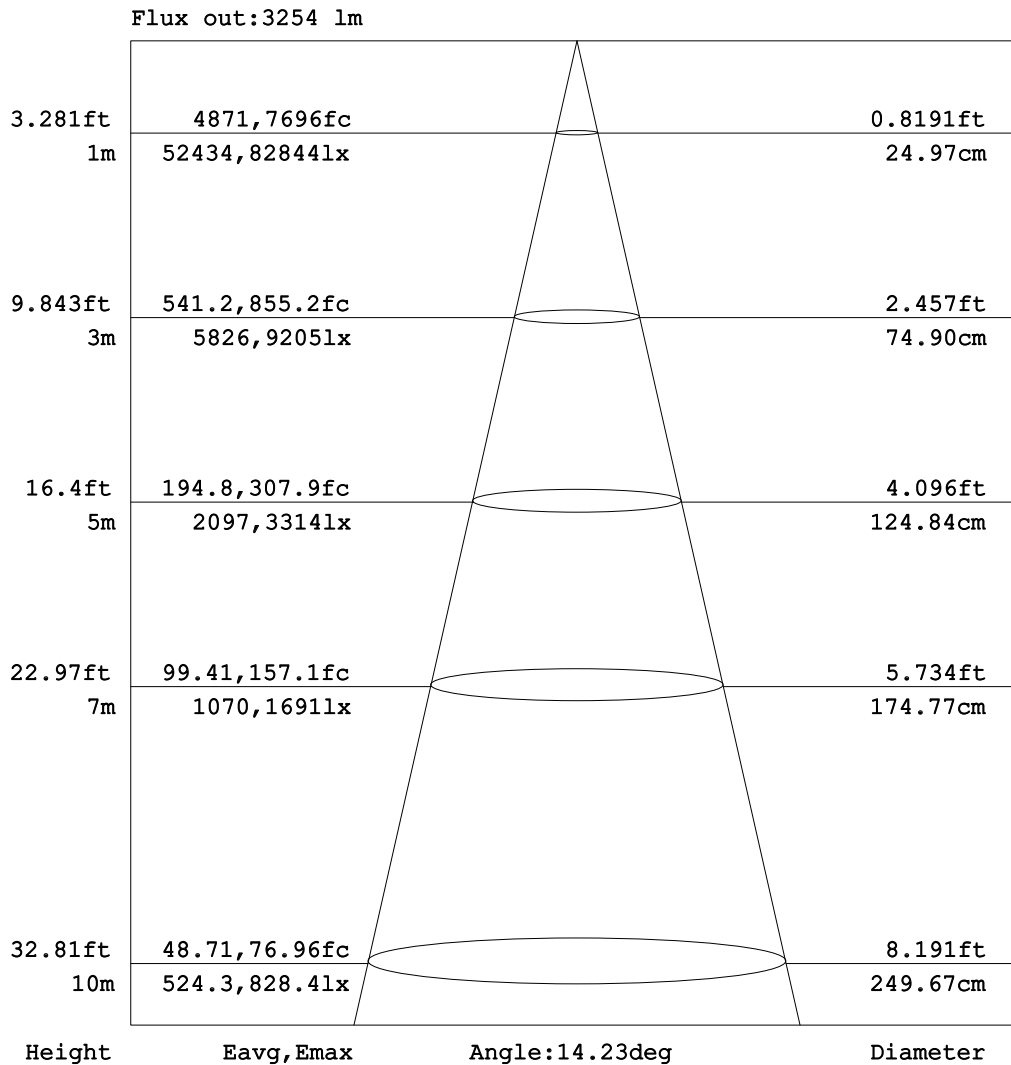

## Goniophotometers Diagram

**Note:** The Curves indicate the illuminated area and the average illumination when the luminaire is at different distance.