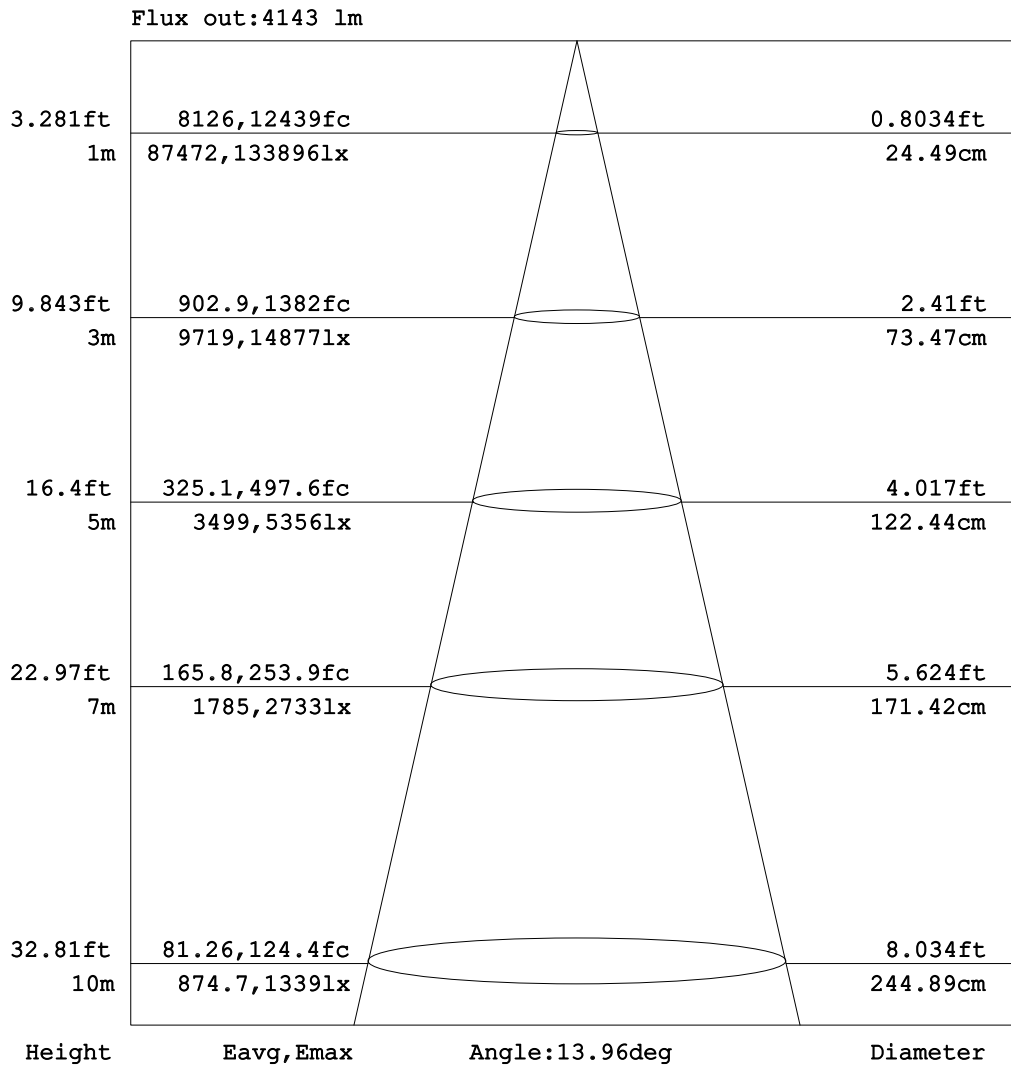

## Goniophotometers Diagram

**Note:** The Curves indicate the illuminated area and the average illumination when the luminaire is at different distance.