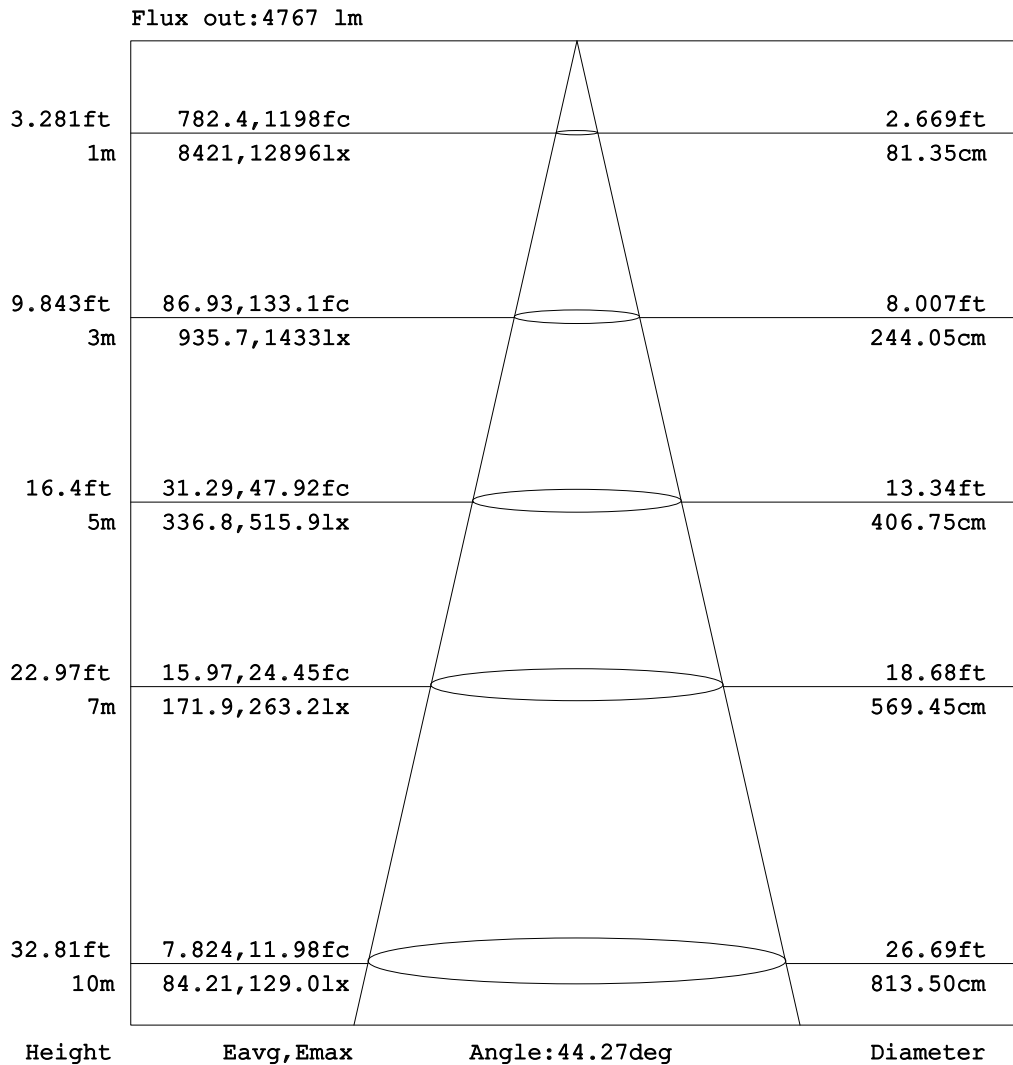

## Goniophotometers Diagram

**Note:** The Curves indicate the illuminated area and the average illumination when the luminaire is at different distance.