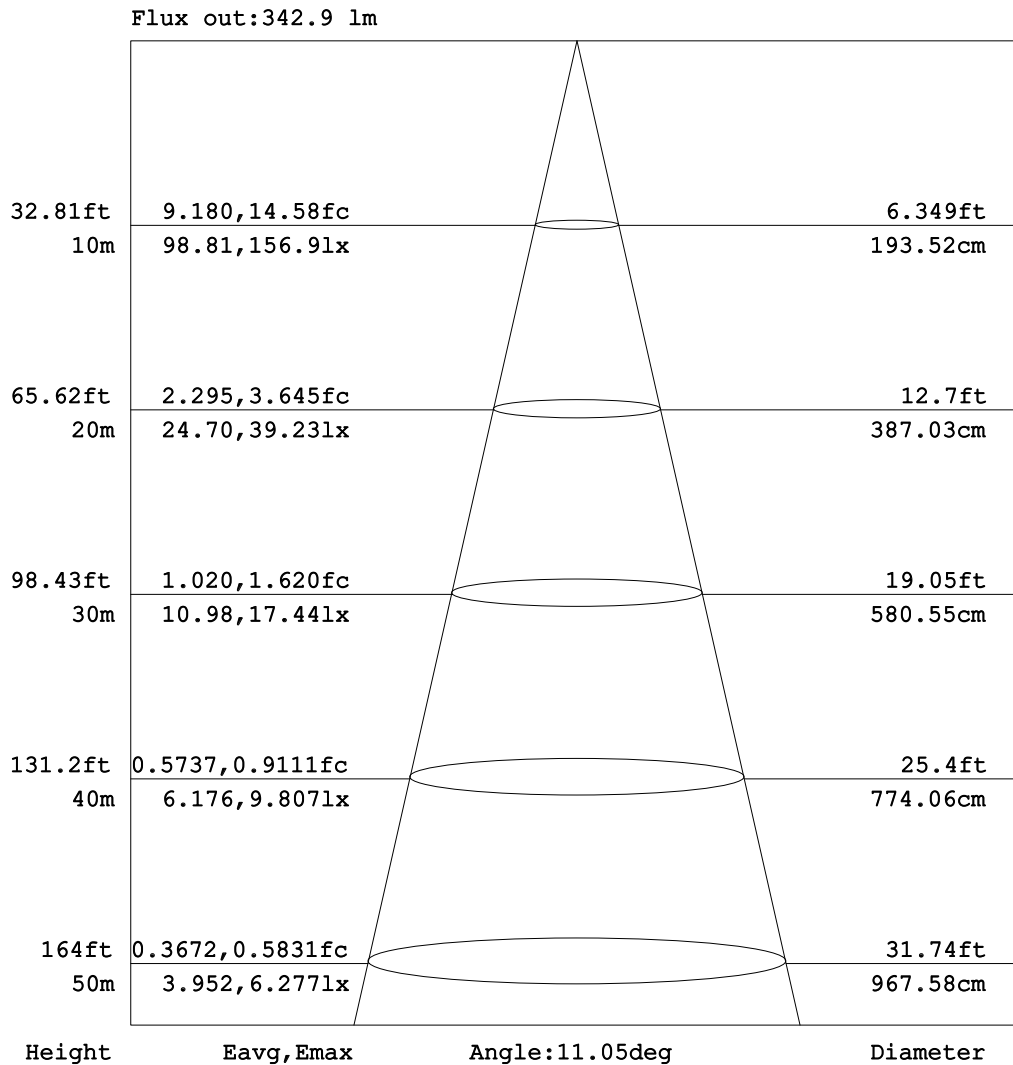

## Goniophotometers Diagram

**Note:** The Curves indicate the illuminated area and the average illumination when the luminaire is at different distance.