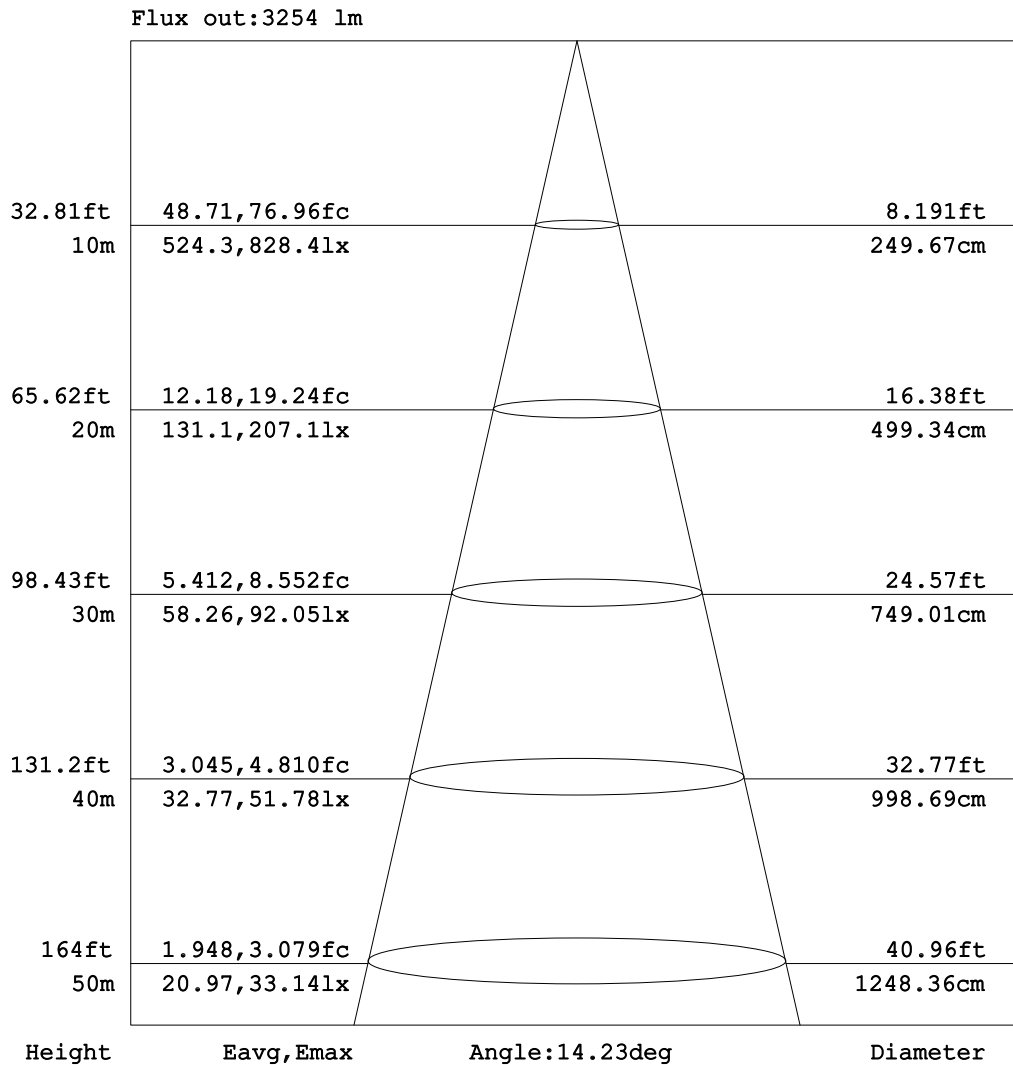

## Goniophotometers Diagram

**Note:** The Curves indicate the illuminated area and the average illumination when the luminaire is at different distance.