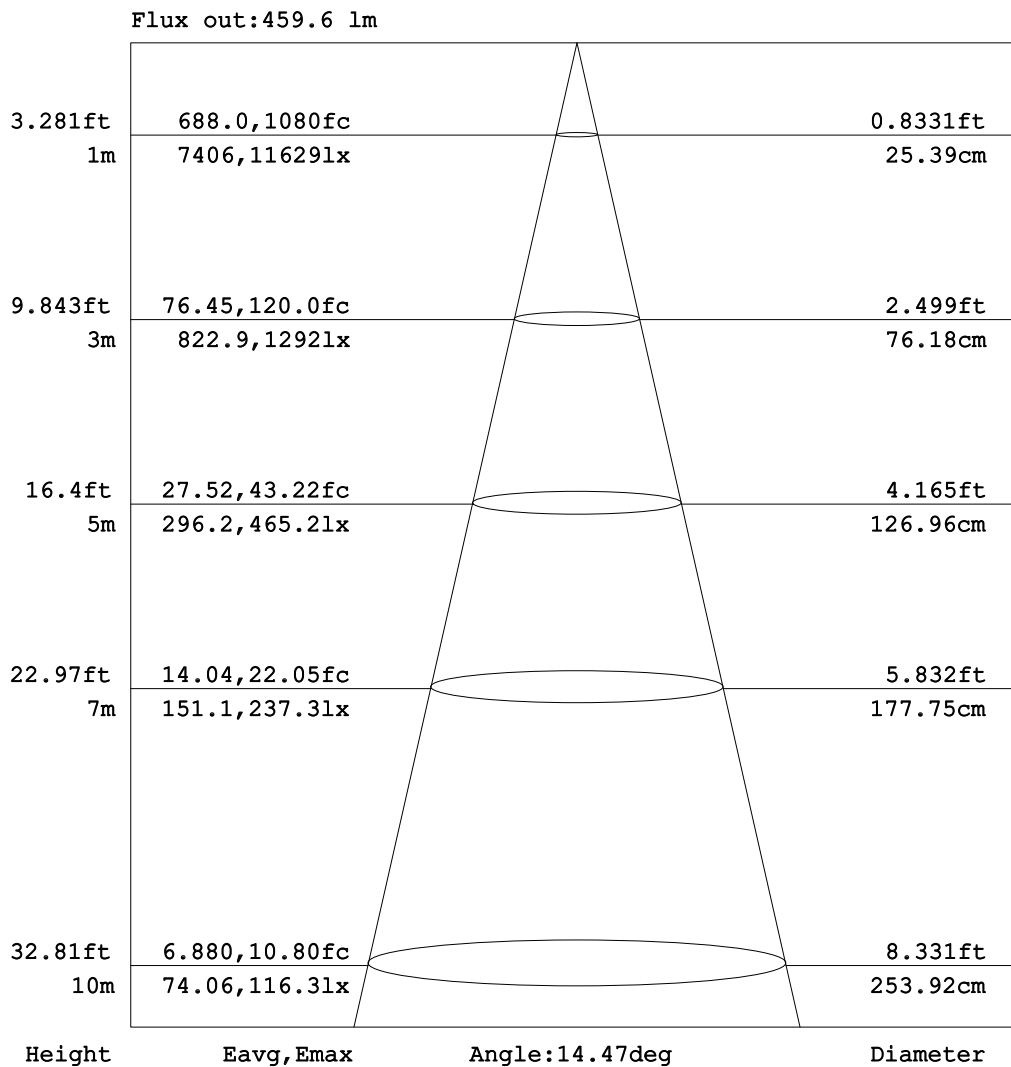

## Goniophotometers Diagram

**Note:** The Curves indicate the illuminated area and the average illumination when the luminaire is at different distance.