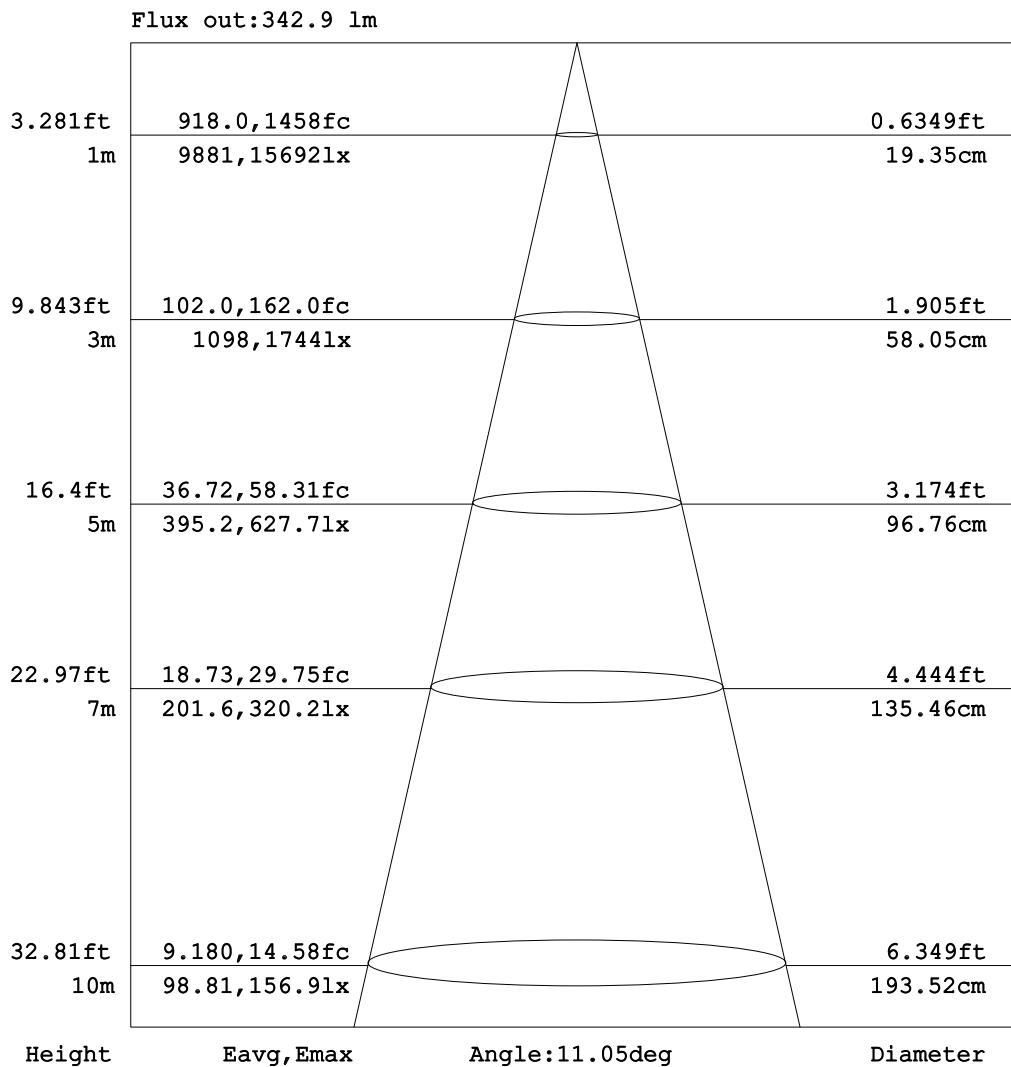

## Goniophotometers Diagram

**Note:** The Curves indicate the illuminated area and the average illumination when the luminaire is at different distance.