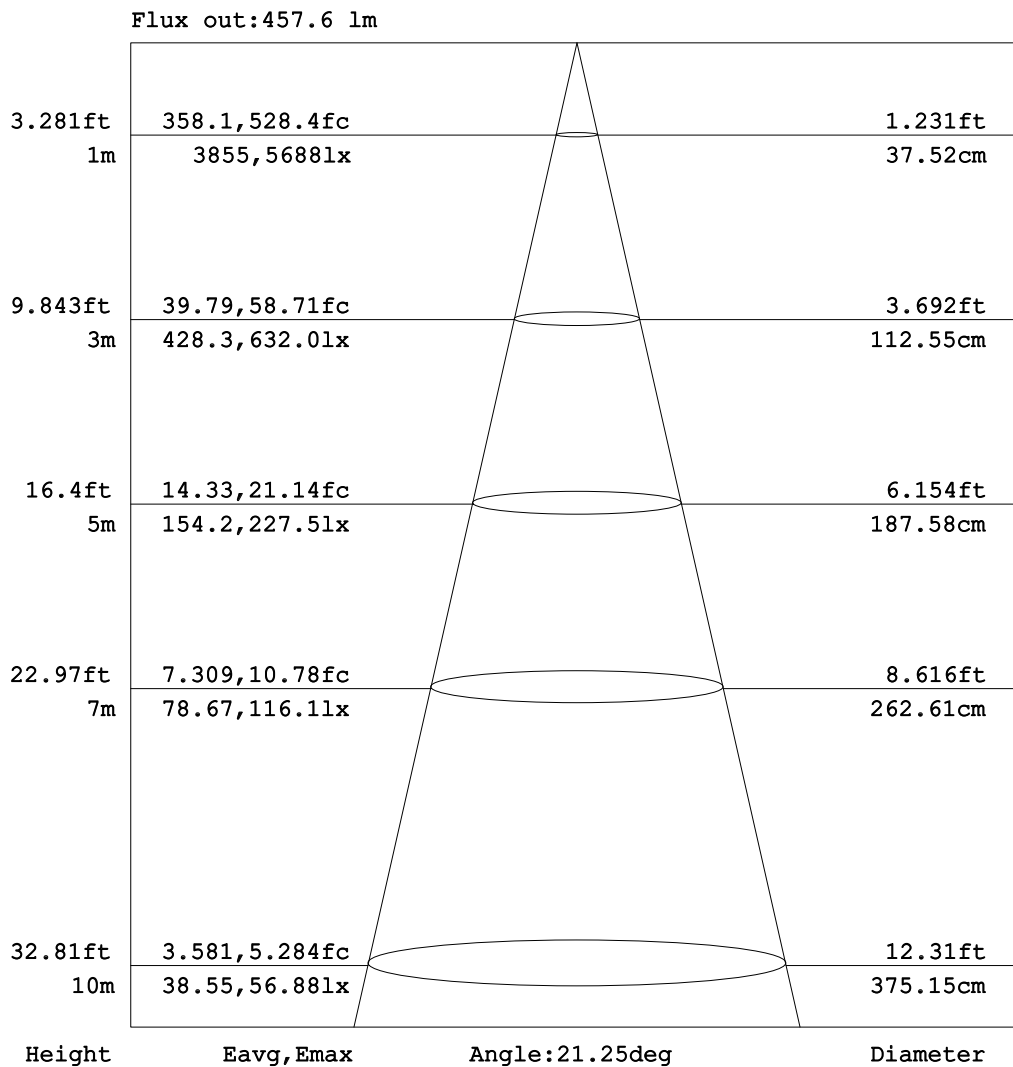

## Goniophotometers Diagram

**Note:** The Curves indicate the illuminated area and the average illumination when the luminaire is at different distance.