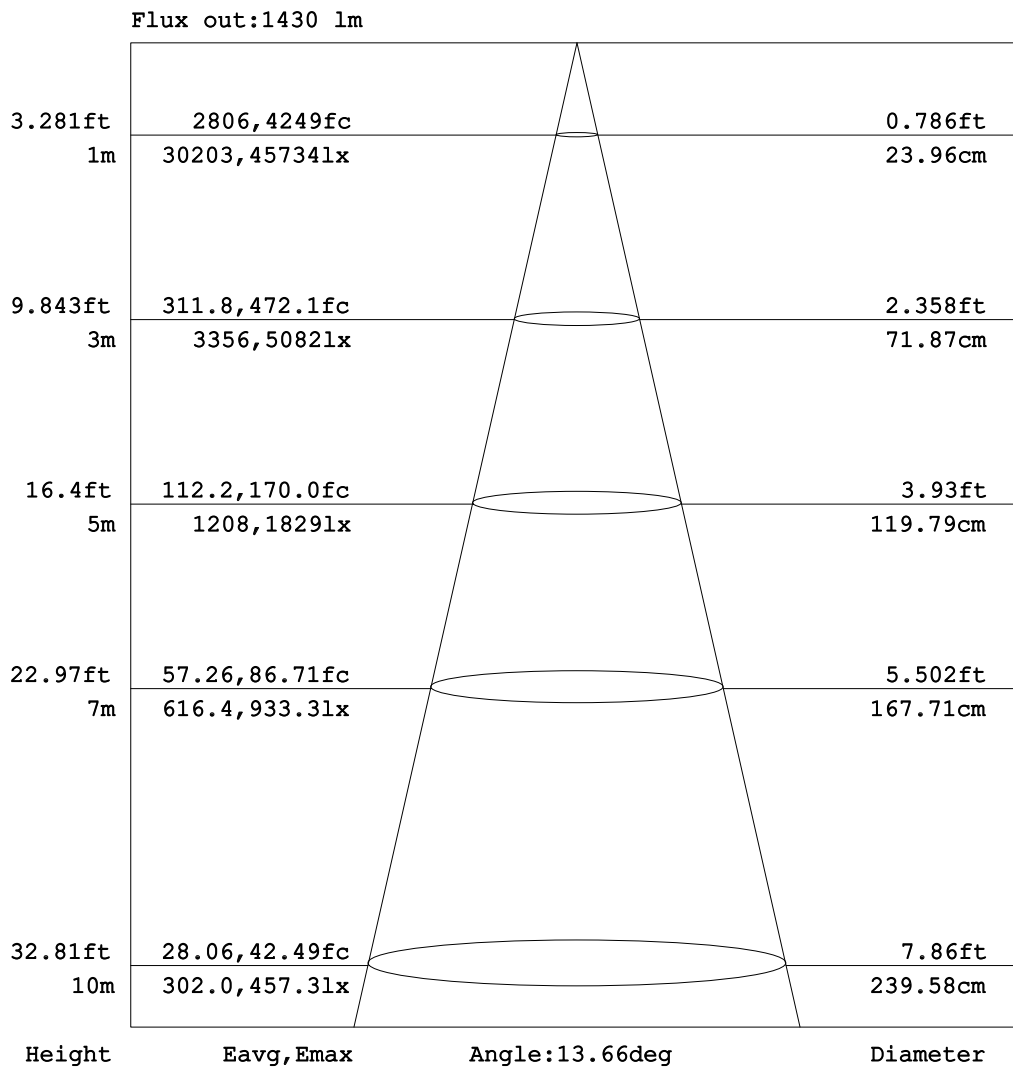

## Goniophotometers Diagram

**Note:** The Curves indicate the illuminated area and the average illumination when the luminaire is at different distance.