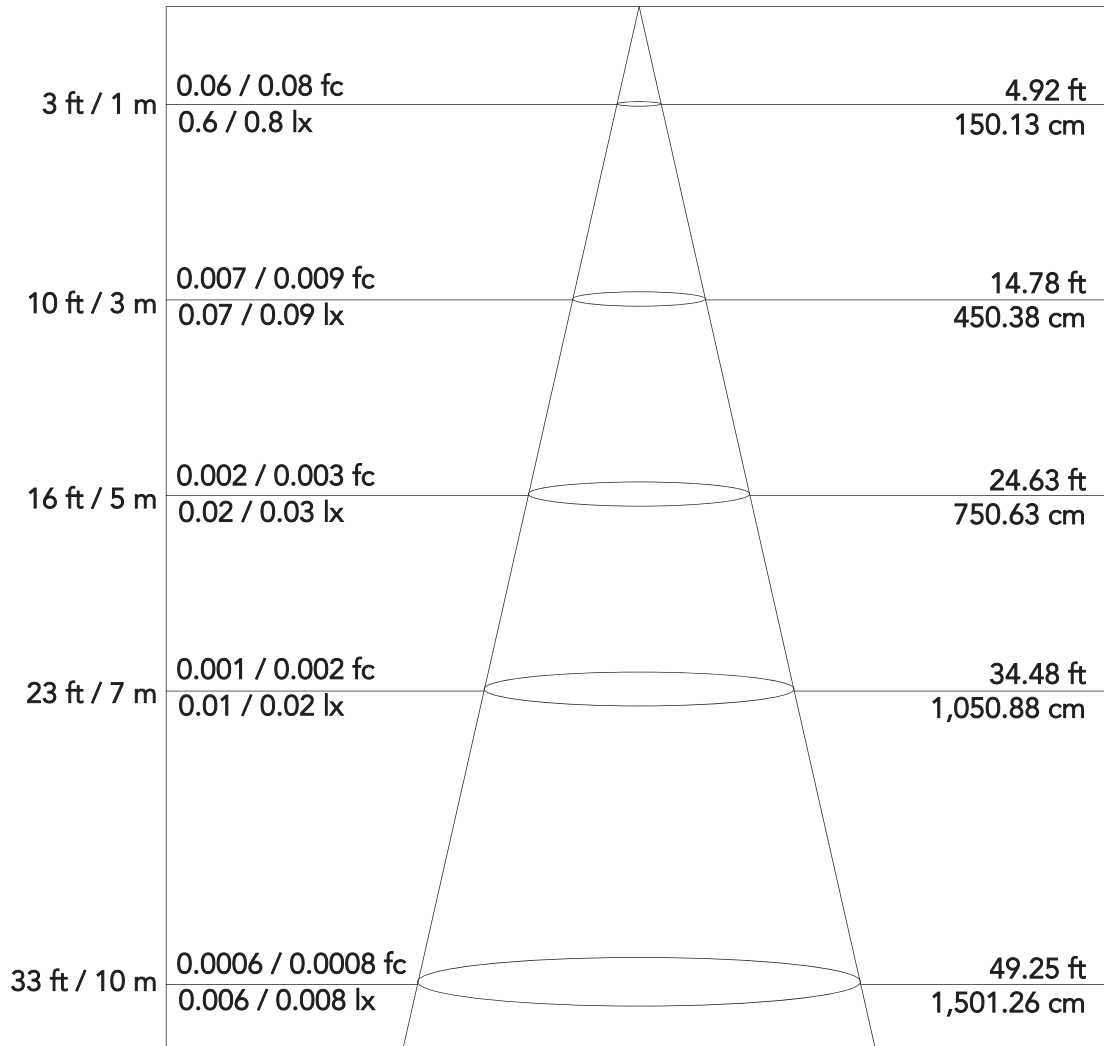

Smart Torch - RGBW

Fireless, battery operated candle light

Photometrics

Flux out: 2.38 lm

Note: the Curves indicate the illuminated area and the average illumination when the luminaire is at different distance

Smart Torch - RED

Fireless, battery operated candle light

Photometrics

Flux out: 0.29 lm

Height E avg / E max

Angle: 63.38°

Diameter

Note: the Curves indicate the illuminated area and the average illumination when the luminaire is at different distance

Smart Torch - GREEN

Fireless, battery operated candle light

Photometrics

Flux out: 1.11 lm

Height E avg / E max

Angle: 73.79°

Diameter

Note: the Curves indicate the illuminated area and the average illumination when the luminaire is at different distance

Smart Torch - BLUE

Fireless, battery operated candle light

Photometrics

Flux out: 0.18 lm

Note: the Curves indicate the illuminated area and the average illumination when the luminaire is at different distance