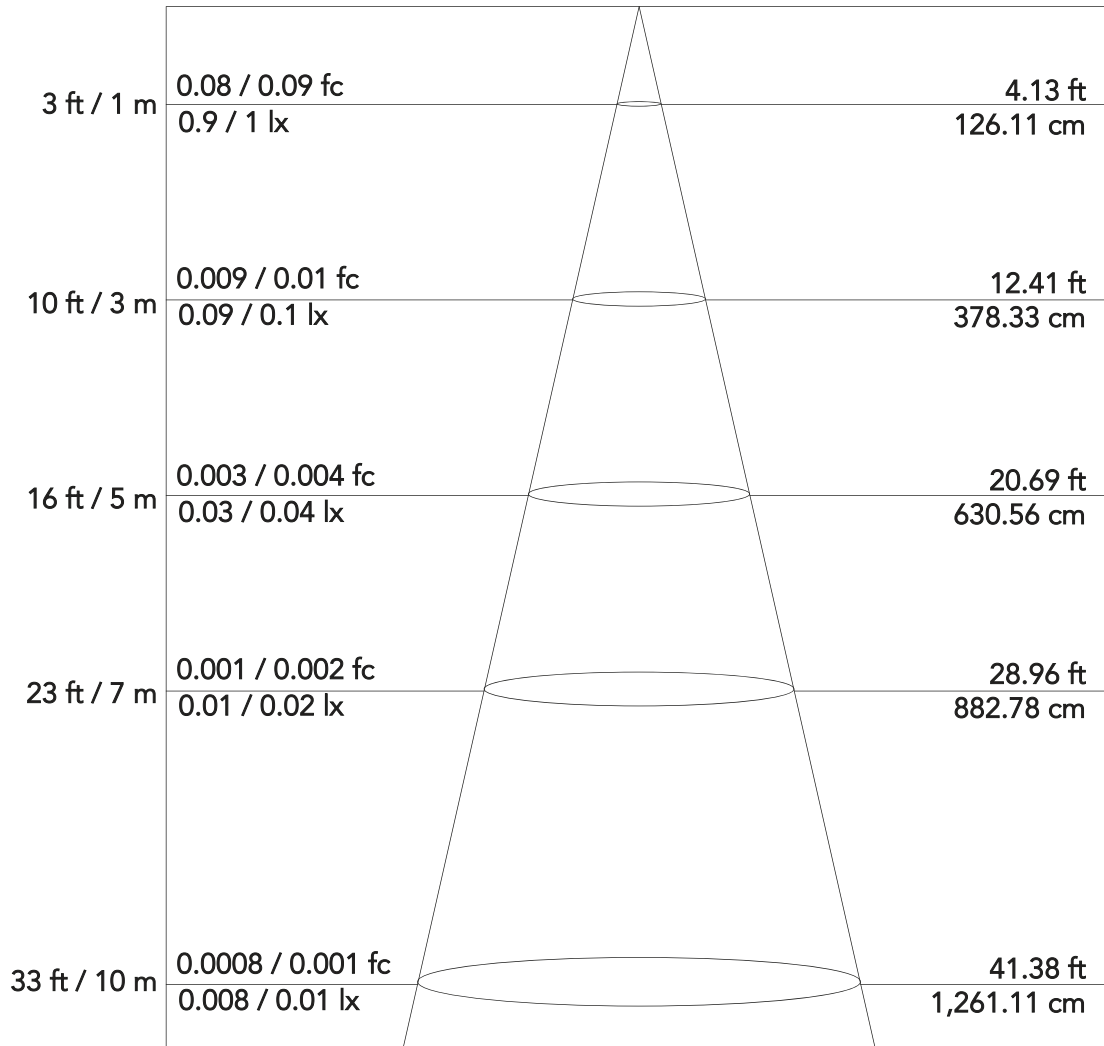

Smart Torch - RED

Fireless, battery operated candle light

Photometrics

Flux out: 0.29 lm

Height E avg / E max

Angle: 63.38°

Diameter

Note: the Curves indicate the illuminated area and the average illumination when the luminaire is at different distance

Smart Torch - GREEN

Fireless, battery operated candle light

Photometrics

Flux out: 1.11 lm

Height E avg / E max

Angle: 73.79°

Diameter

Note: the Curves indicate the illuminated area and the average illumination when the luminaire is at different distance

Smart Torch - BLUE

Fireless, battery operated candle light

Photometrics

Flux out: 0.18 lm

Note: the Curves indicate the illuminated area and the average illumination when the luminaire is at different distance

Smart Torch - WHITE

Fireless, battery operated candle light

Photometrics

Flux out: 1.06 lm

Note: the Curves indicate the illuminated area and the average illumination when the luminaire is at different distance