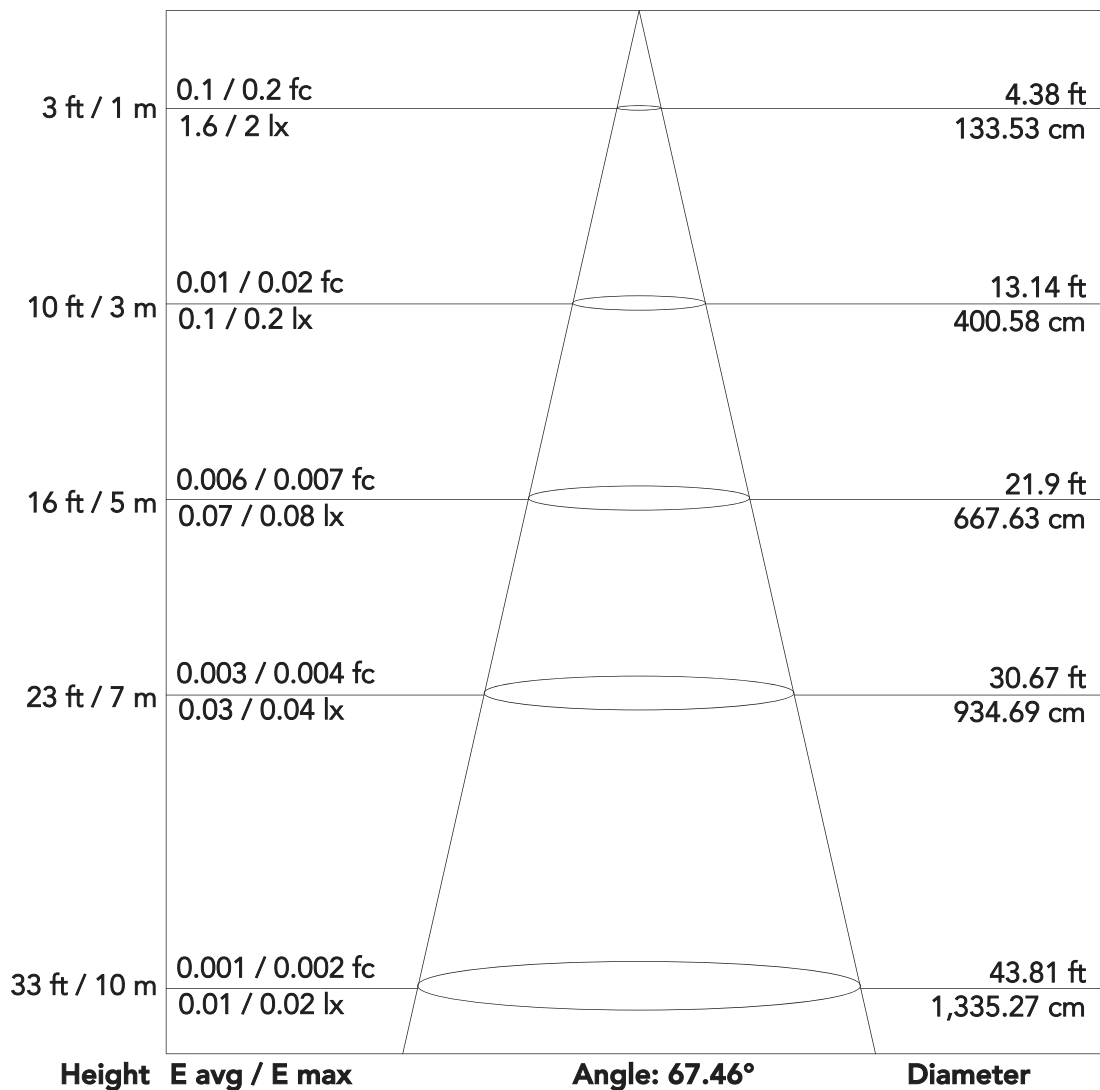

Smart Torch - RGBW

Fireless, battery operated candle light

Photometrics

Flux out: 2.38 lm

Note: the Curves indicate the illuminated area and the average illumination when the luminaire is at different distance

Smart Torch - RED

Fireless, battery operated candle light

Photometrics

Flux out: 0.29 lm

Height E avg / E max

Angle: 63.38°

Diameter

Note: the Curves indicate the illuminated area and the average illumination when the luminaire is at different distance

Smart Torch - GREEN

Fireless, battery operated candle light

Photometrics

Flux out: 1.11 lm

Height E avg / E max

Angle: 73.79°

Diameter

Note: the Curves indicate the illuminated area and the average illumination when the luminaire is at different distance

Smart Torch - WHITE

Fireless, battery operated candle light

Photometrics

Flux out: 1.06 lm

Note: the Curves indicate the illuminated area and the average illumination when the luminaire is at different distance