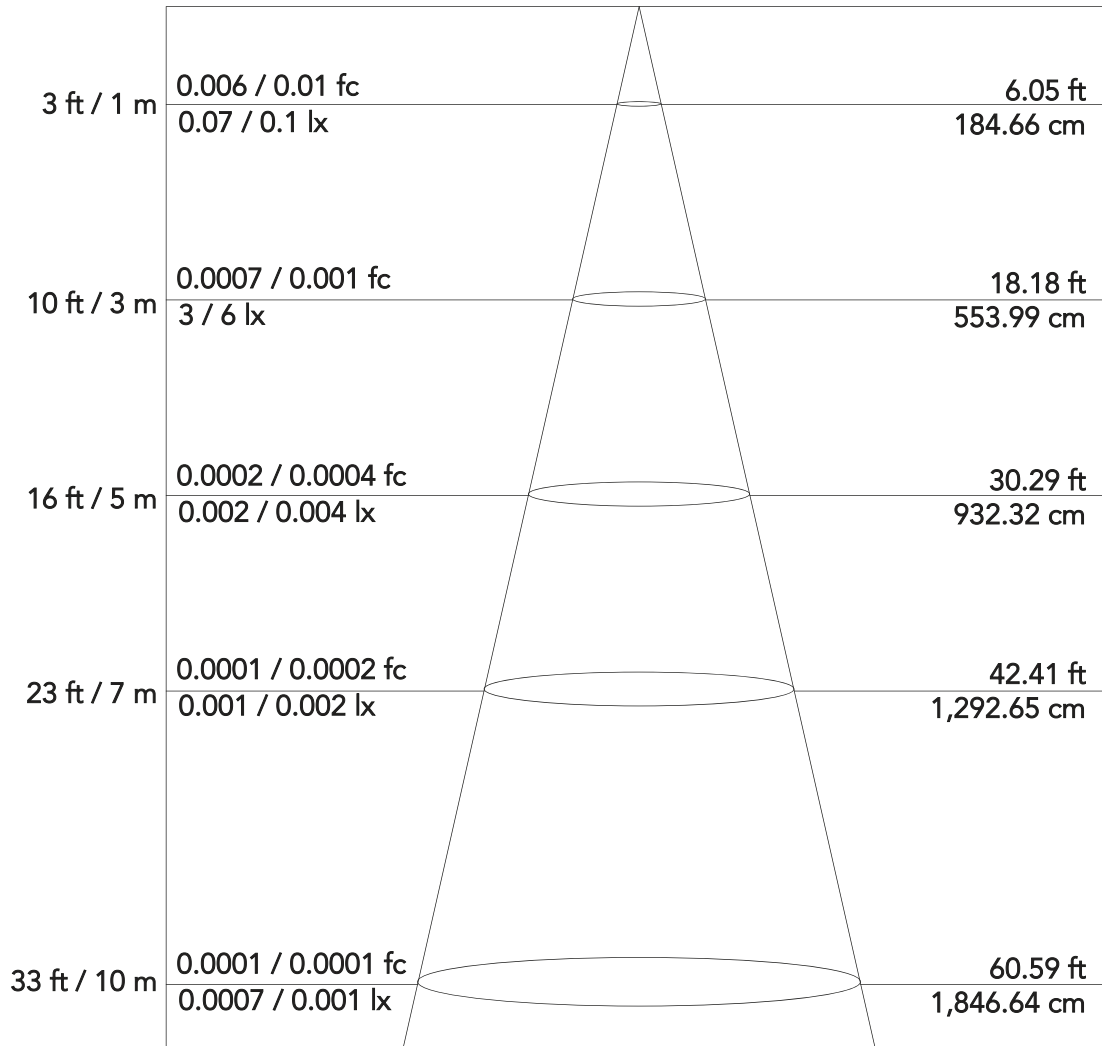

Smart Torch - RGBW

Fireless, battery operated candle light

Photometrics

Flux out: 2.38 lm

Note: the Curves indicate the illuminated area and the average illumination when the luminaire is at different distance

Smart Torch - RED

Fireless, battery operated candle light

Photometrics

Flux out: 0.29 lm

Height E avg / E max

Angle: 63.38°

Diameter

Note: the Curves indicate the illuminated area and the average illumination when the luminaire is at different distance

Smart Torch - GREEN

Fireless, battery operated candle light

Photometrics

Flux out: 1.11 lm

Height E avg / E max

Angle: 73.79°

Diameter

Note: the Curves indicate the illuminated area and the average illumination when the luminaire is at different distance

Smart Torch - BLUE

Fireless, battery operated candle light

Photometrics

Flux out: 0.18 lm

Note: the Curves indicate the illuminated area and the average illumination when the luminaire is at different distance