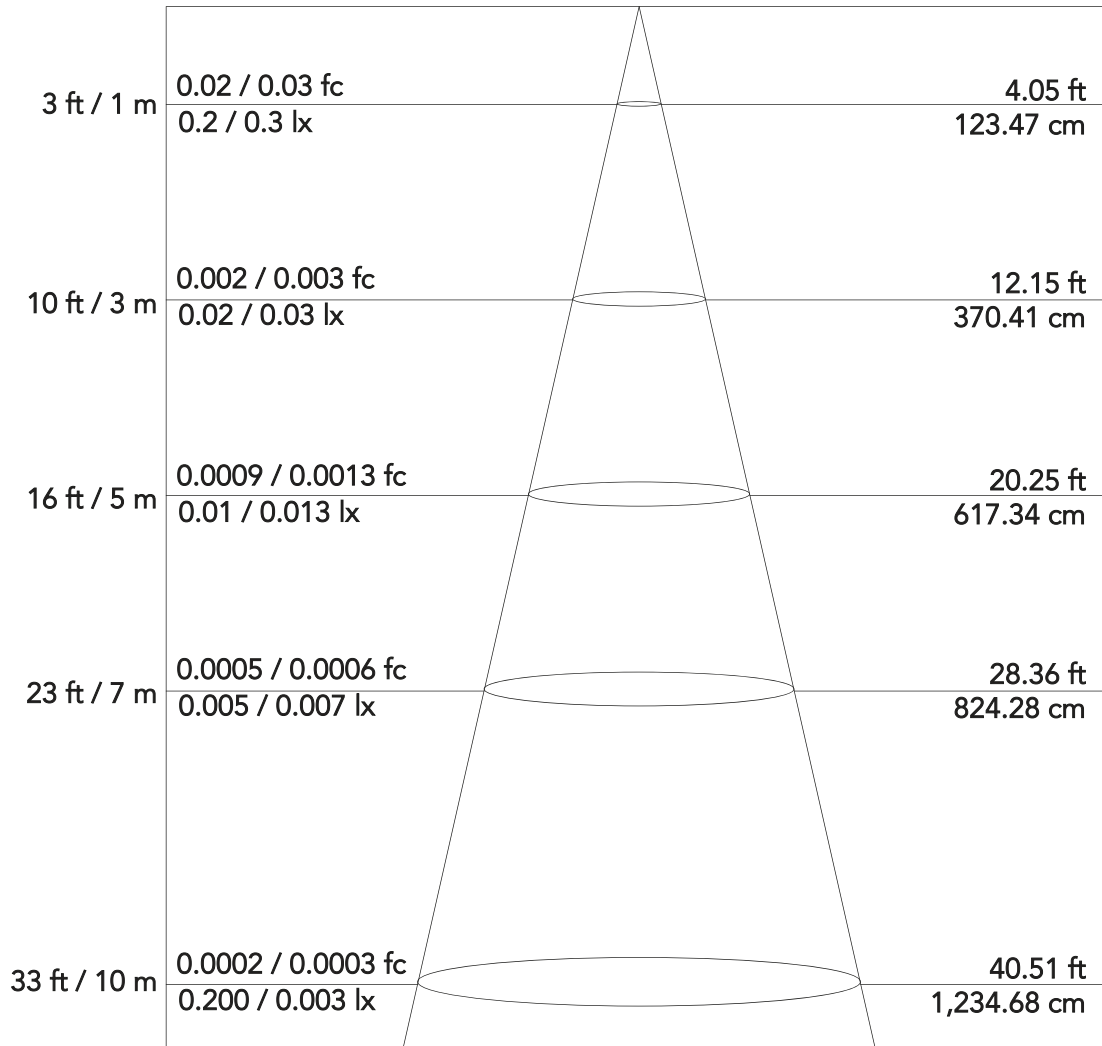

Smart Torch - RGBW

Fireless, battery operated candle light

Photometrics

Flux out: 2.38 lm

Note: the Curves indicate the illuminated area and the average illumination when the luminaire is at different distance

Smart Torch - RED

Fireless, battery operated candle light

Photometrics

Flux out: 0.29 lm

Height E avg / E max

Angle: 63.38°

Diameter

Note: the Curves indicate the illuminated area and the average illumination when the luminaire is at different distance

Smart Torch - GREEN

Fireless, battery operated candle light

Photometrics

Flux out: 1.11 lm

Height E avg / E max

Angle: 73.79°

Diameter

Note: the Curves indicate the illuminated area and the average illumination when the luminaire is at different distance

Smart Torch - WHITE

Fireless, battery operated candle light

Photometrics

Flux out: 1.06 lm

Note: the Curves indicate the illuminated area and the average illumination when the luminaire is at different distance