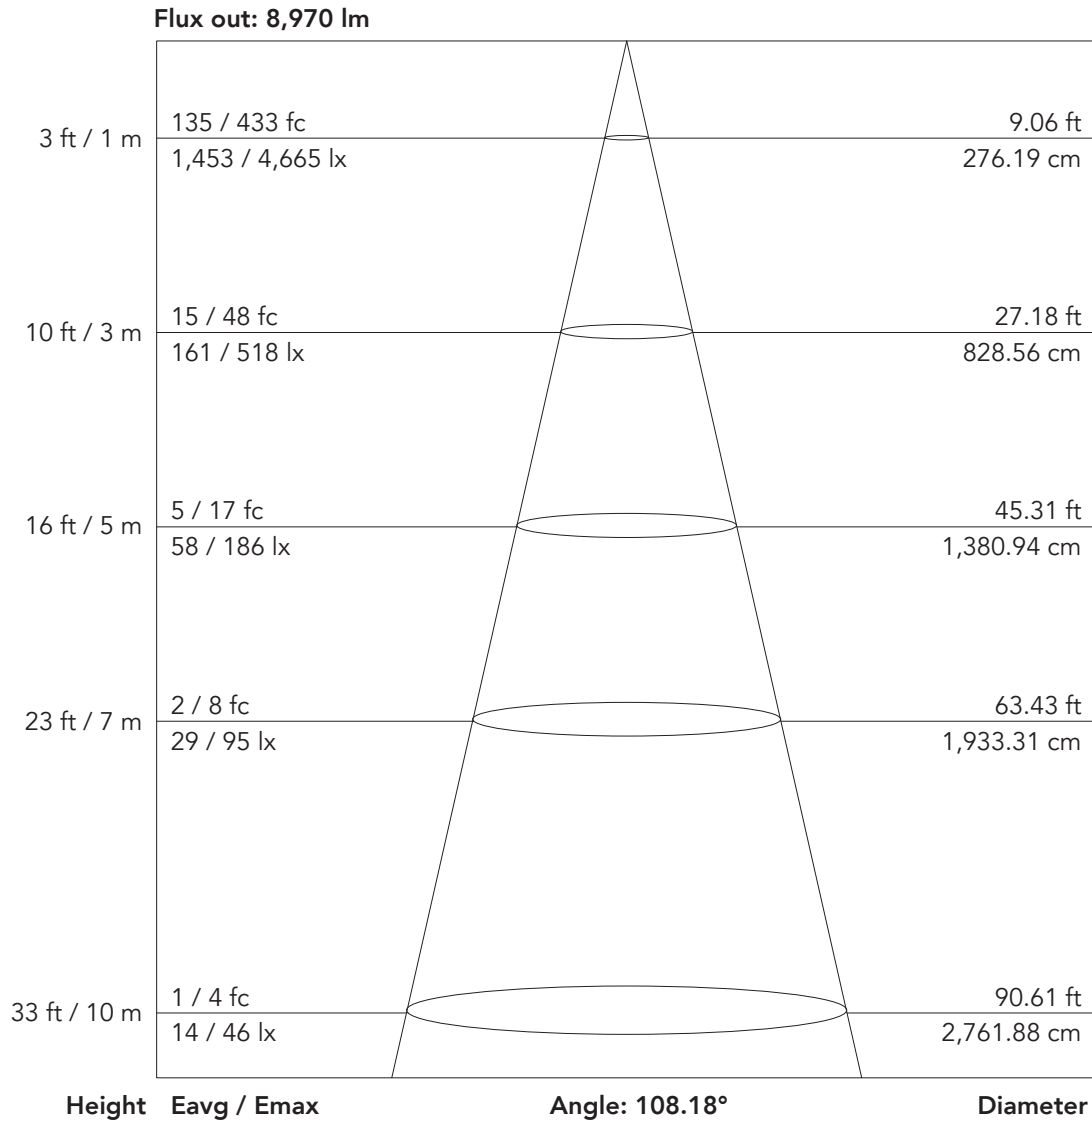

Photometrics

Note: The Curves indicate the illuminated area and the average illumination when the luminaire is at different distance.

Photometrics

Note: The Curves indicate the illuminated area and the average illumination when the luminaire is at different distance.

Photometrics

Note: The Curves indicate the illuminated area and the average illumination when the luminaire is at different distance.

SunBar 2000FC - RED (40°) - WITH REFLECTOR

126K lumen RGBW LED graphic strobe batten with interchangeable lenses

SunBar 2000FC - FULL (120°)

126K lumen RGBW LED graphic strobe batten with interchangeable lenses

Photometrics

Note: The Curves indicate the illuminated area and the average illumination when the luminaire is at different distance.