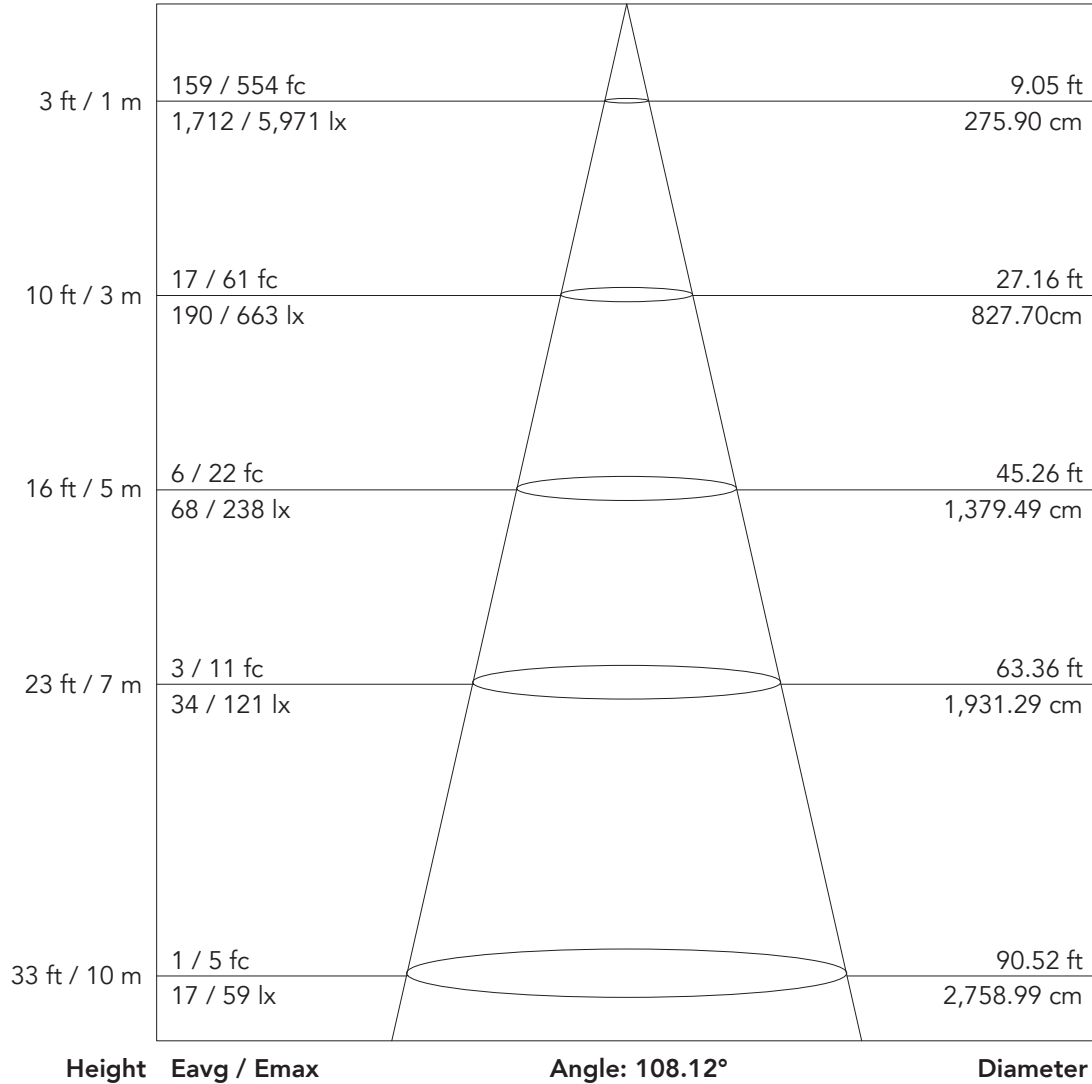

Photometrics

Note: The Curves indicate the illuminated area and the average illumination when the luminaire is at different distance.

Photometrics

Note: The Curves indicate the illuminated area and the average illumination when the luminaire is at different distance.

SunBar 2000FC - BLUE (120°)

126K lumen RGBW LED graphic strobe batten with interchangeable lenses

PROLIGHTS

Photometrics

Note: The Curves indicate the illuminated area and the average illumination when the luminaire is at different distance.

SunBar 2000FC - GREEN (120°)

126K lumen RGBW LED graphic strobe batten with interchangeable lenses

Photometrics

Flux out: 10,569 lm

Note: The Curves indicate the illuminated area and the average illumination when the luminaire is at different distance.