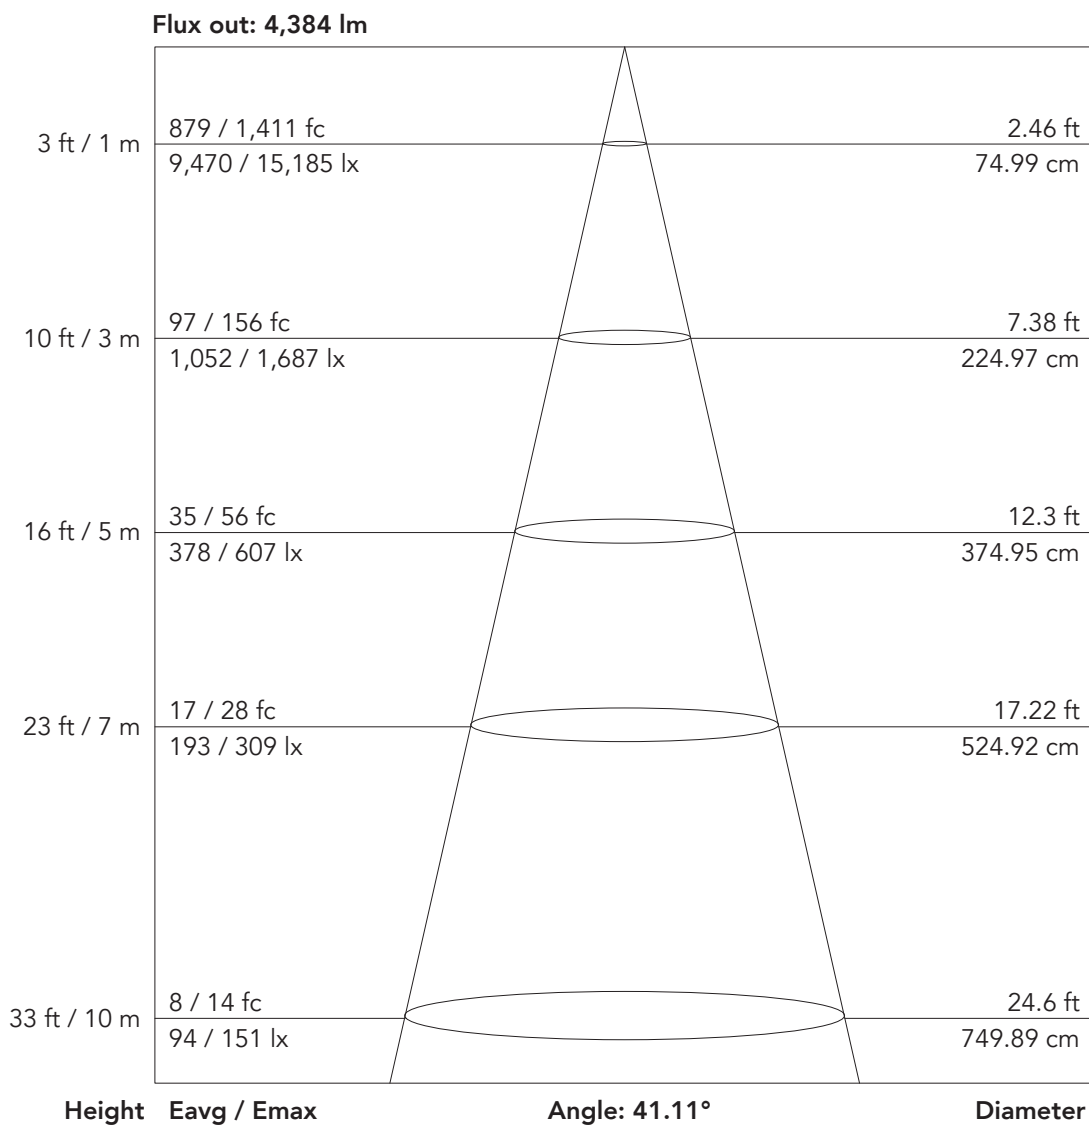

Photometrics

Note: The Curves indicate the illuminated area and the average illumination when the luminaire is at different distance.

Photometrics

Note: The Curves indicate the illuminated area and the average illumination when the luminaire is at different distance.

Photometrics

Note: The Curves indicate the illuminated area and the average illumination when the luminaire is at different distance.

SunBar 2000FC - RED (40°) - WITH REFLECTOR

126K lumen RGBW LED graphic strobe batten with interchangeable lenses

SunBar 2000FC - FULL (120°)

126K lumen RGBW LED graphic strobe batten with interchangeable lenses

Photometrics

Note: The Curves indicate the illuminated area and the average illumination when the luminaire is at different distance.