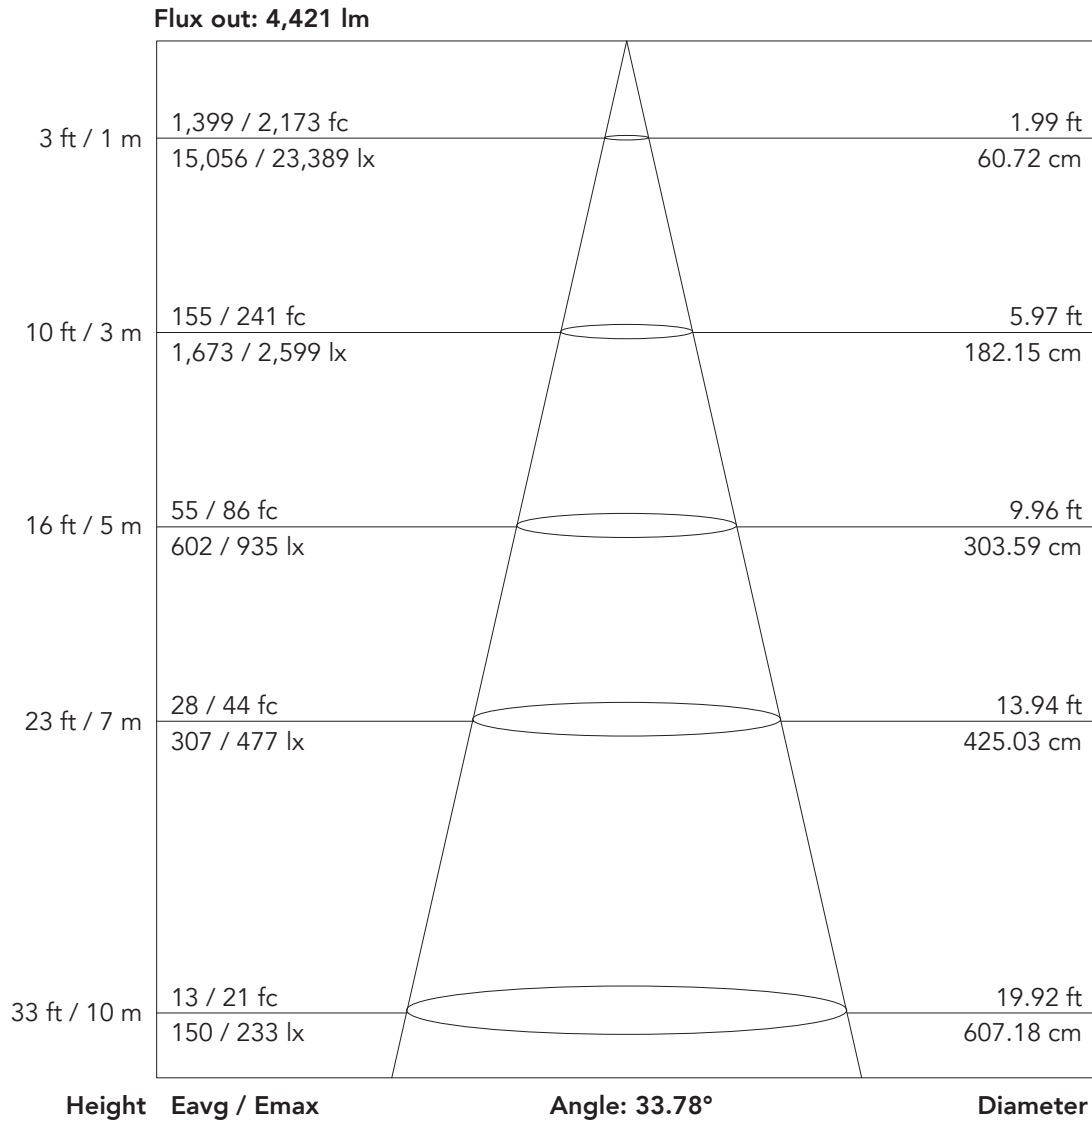

Photometrics

Note: The Curves indicate the illuminated area and the average illumination when the luminaire is at different distance.

Photometrics

Note: The Curves indicate the illuminated area and the average illumination when the luminaire is at different distance.

Photometrics

Note: The Curves indicate the illuminated area and the average illumination when the luminaire is at different distance.

SunBar 2000FC - RED (40°) - WITH REFLECTOR

126K lumen RGBW LED graphic strobe batten with interchangeable lenses

SunBar 2000FC - FULL (120°)

126K lumen RGBW LED graphic strobe batten with interchangeable lenses

Photometrics

Note: The Curves indicate the illuminated area and the average illumination when the luminaire is at different distance.