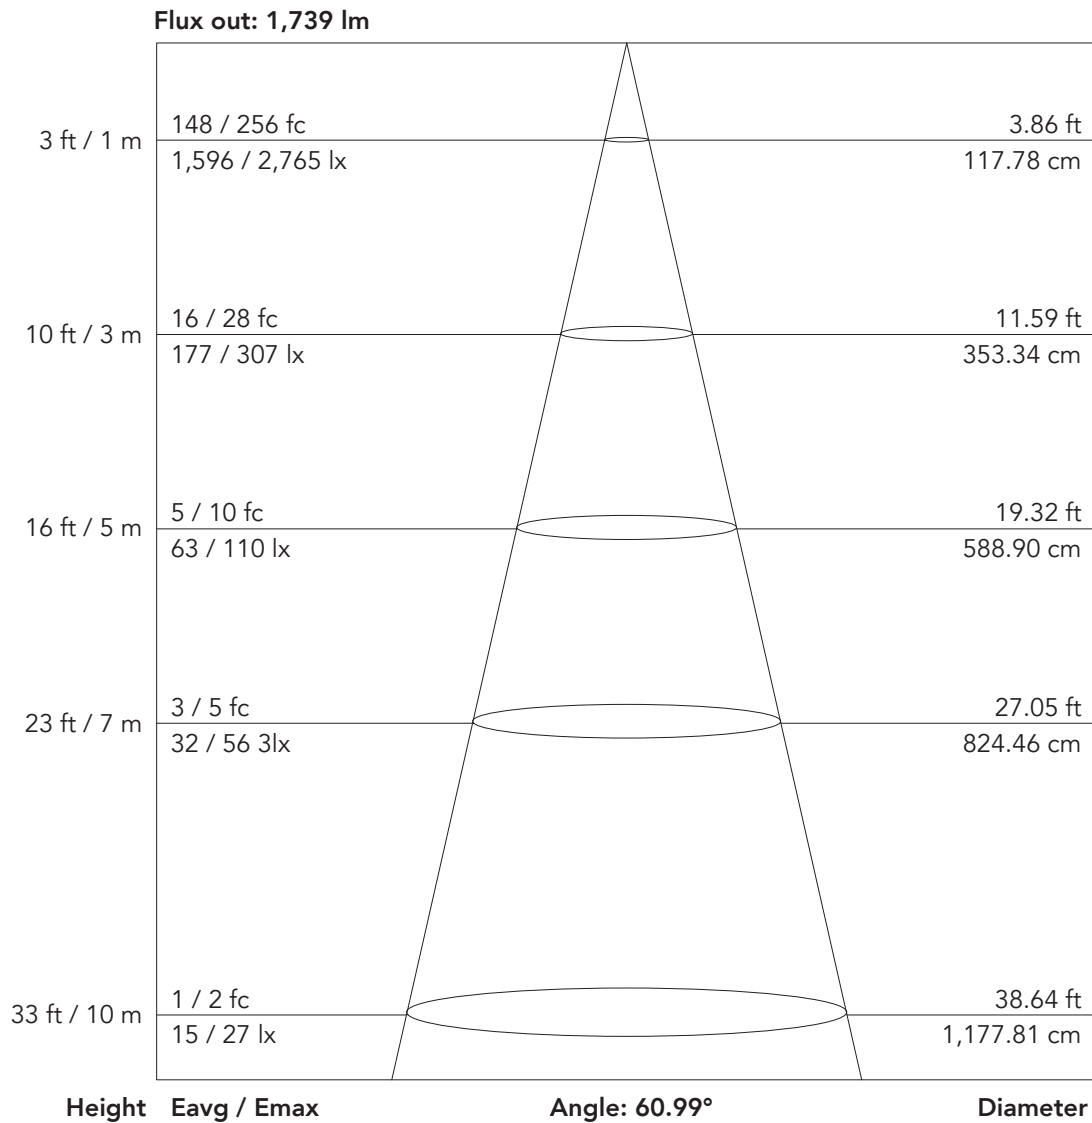

Photometrics

Note: The Curves indicate the illuminated area and the average illumination when the luminaire is at different distance.

Photometrics

Note: The Curves indicate the illuminated area and the average illumination when the luminaire is at different distance.

Photometrics

Note: The Curves indicate the illuminated area and the average illumination when the luminaire is at different distance.

SunBar 2000FC - RED (40°) - WITH REFLECTOR

126K lumen RGBW LED graphic strobe batten with interchangeable lenses

SunBar 2000FC - FULL (120°)

126K lumen RGBW LED graphic strobe batten with interchangeable lenses

Photometrics

Note: The Curves indicate the illuminated area and the average illumination when the luminaire is at different distance.