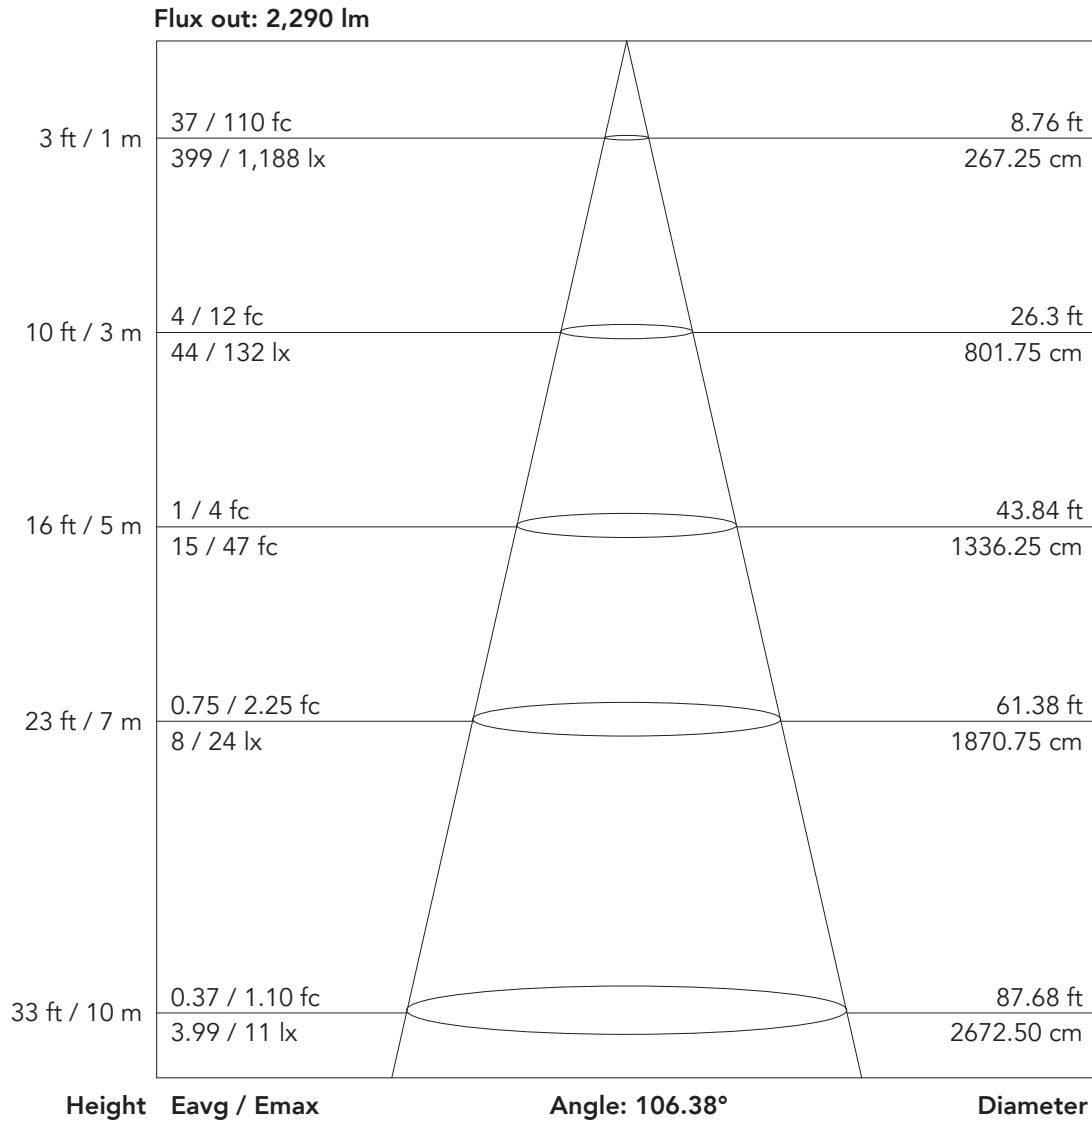

SunBar 2000FC - BLUE (120°)

126K lumen RGBW LED graphic strobe batten with interchangeable lenses

PROLIGHTS

Photometrics

Note: The Curves indicate the illuminated area and the average illumination when the luminaire is at different distance.