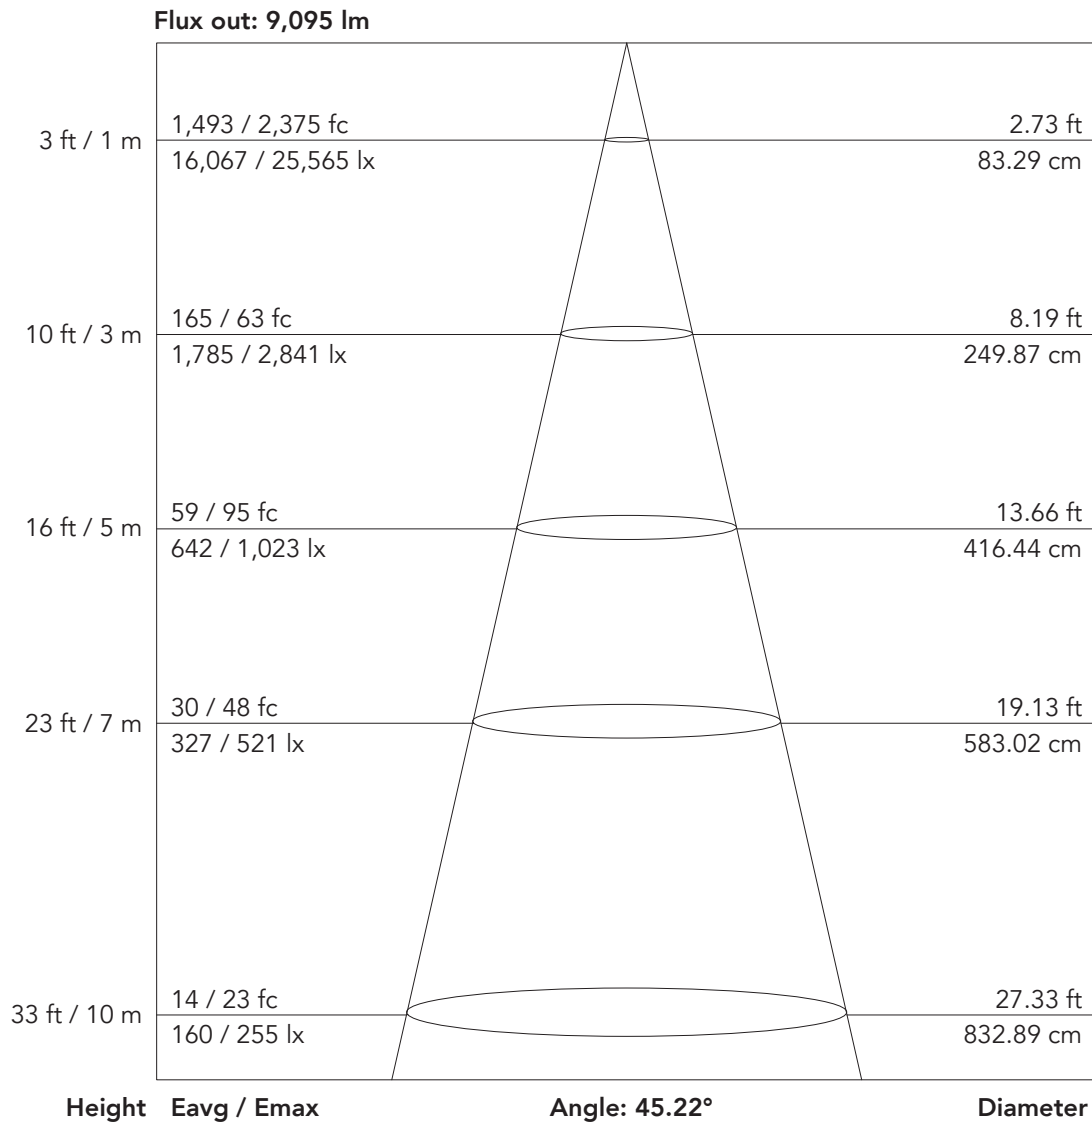

Photometrics

Note: The Curves indicate the illuminated area and the average illumination when the luminaire is at different distance.

Photometrics

Note: The Curves indicate the illuminated area and the average illumination when the luminaire is at different distance.

Photometrics

Note: The Curves indicate the illuminated area and the average illumination when the luminaire is at different distance.

SunBar 2000FC - RED (40°) - WITH REFLECTOR

126K lumen RGBW LED graphic strobe batten with interchangeable lenses

SunBar 2000FC - FULL (120°)

126K lumen RGBW LED graphic strobe batten with interchangeable lenses

Photometrics

Note: The Curves indicate the illuminated area and the average illumination when the luminaire is at different distance.