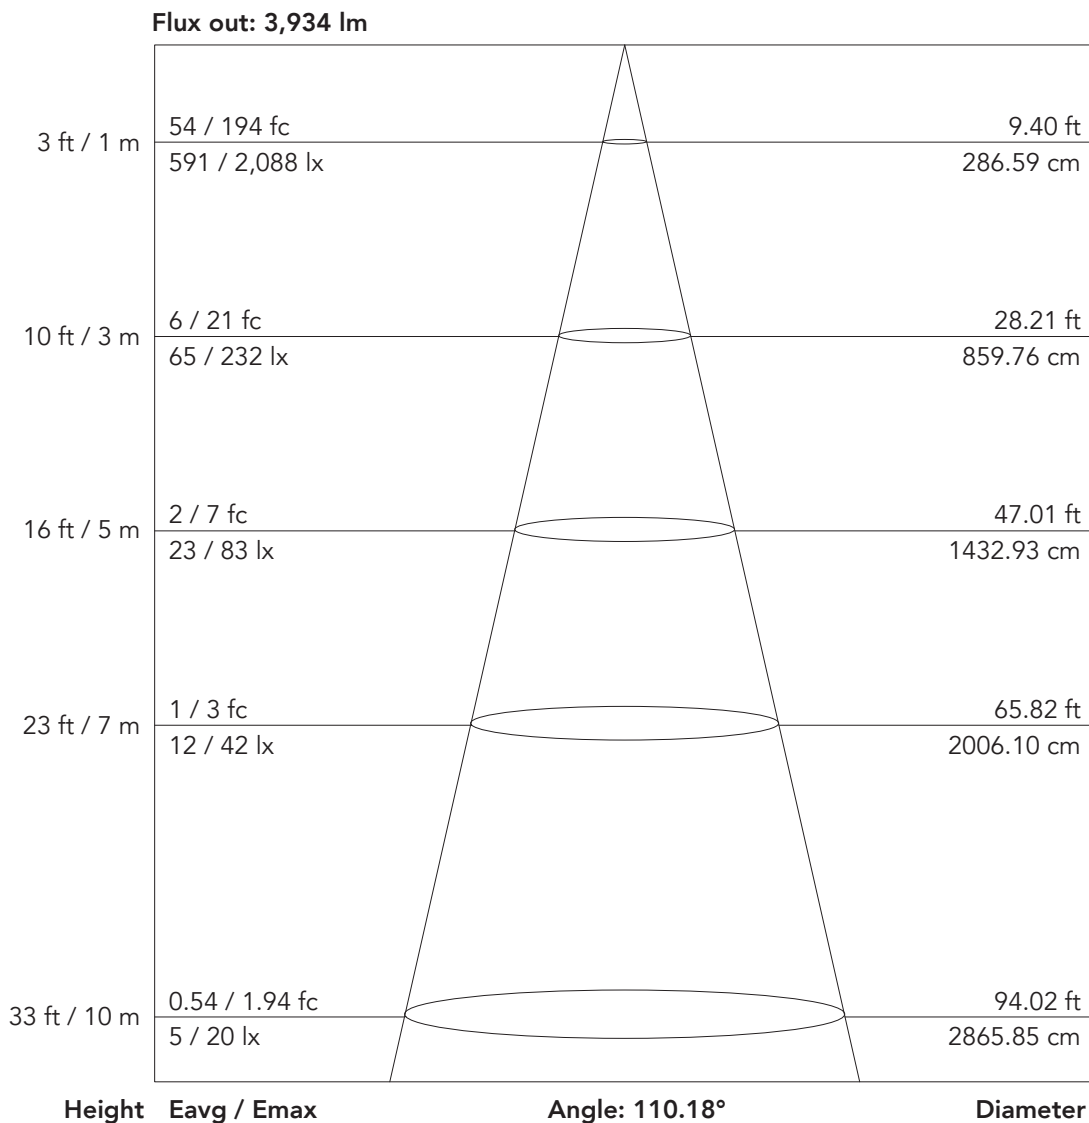

Photometrics

Note: The Curves indicate the illuminated area and the average illumination when the luminaire is at different distance.

Photometrics

Note: The Curves indicate the illuminated area and the average illumination when the luminaire is at different distance.

SunBar 2000FC - GREEN (120°)

126K lumen RGBW LED graphic strobe batten with interchangeable lenses

Photometrics

Flux out: 10,569 lm

Note: The Curves indicate the illuminated area and the average illumination when the luminaire is at different distance.

SunBar 2000FC - RED (120°)

126K lumen RGBW LED graphic strobe batten with interchangeable lenses

Photometrics

Note: The Curves indicate the illuminated area and the average illumination when the luminaire is at different distance.