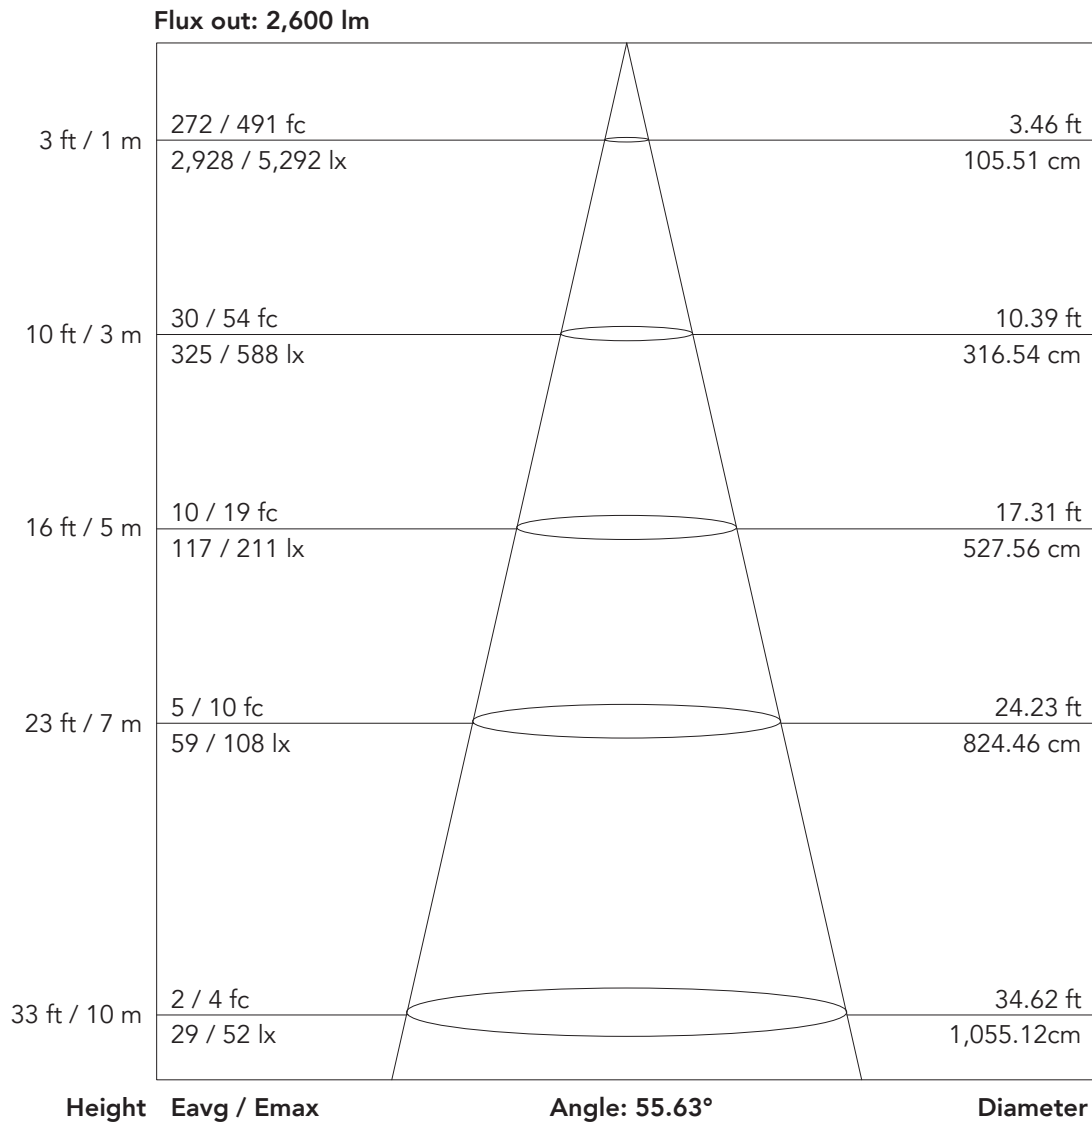

Photometrics

Note: The Curves indicate the illuminated area and the average illumination when the luminaire is at different distance.

Photometrics

Note: The Curves indicate the illuminated area and the average illumination when the luminaire is at different distance.

Photometrics

Note: The Curves indicate the illuminated area and the average illumination when the luminaire is at different distance.

SunBar 2000FC - RED (40°) - WITH REFLECTOR

126K lumen RGBW LED graphic strobe batten with interchangeable lenses

SunBar 2000FC - FULL (120°)

126K lumen RGBW LED graphic strobe batten with interchangeable lenses

Photometrics

Note: The Curves indicate the illuminated area and the average illumination when the luminaire is at different distance.