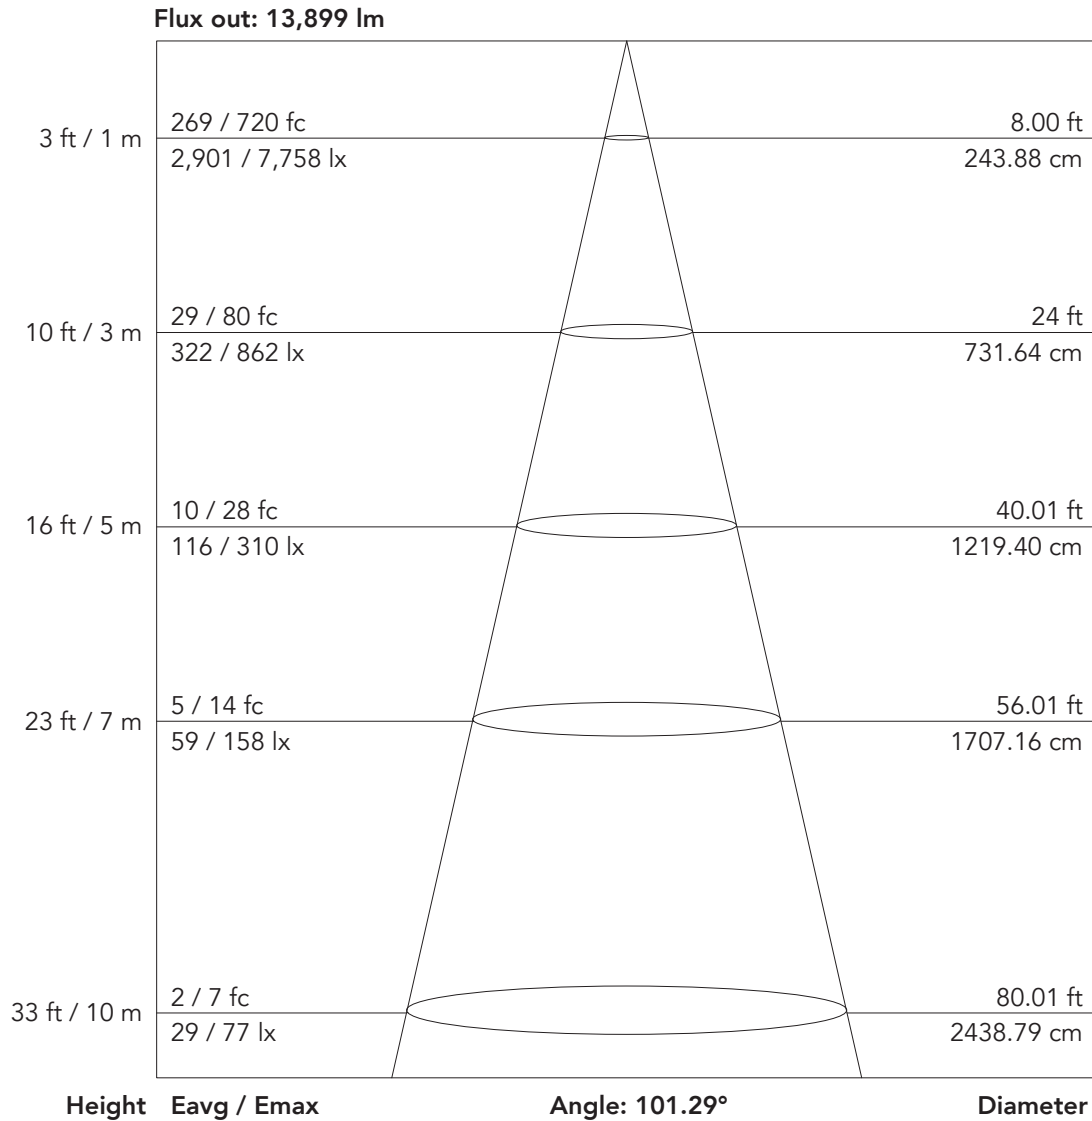

Photometrics

Note: The Curves indicate the illuminated area and the average illumination when the luminaire is at different distance.