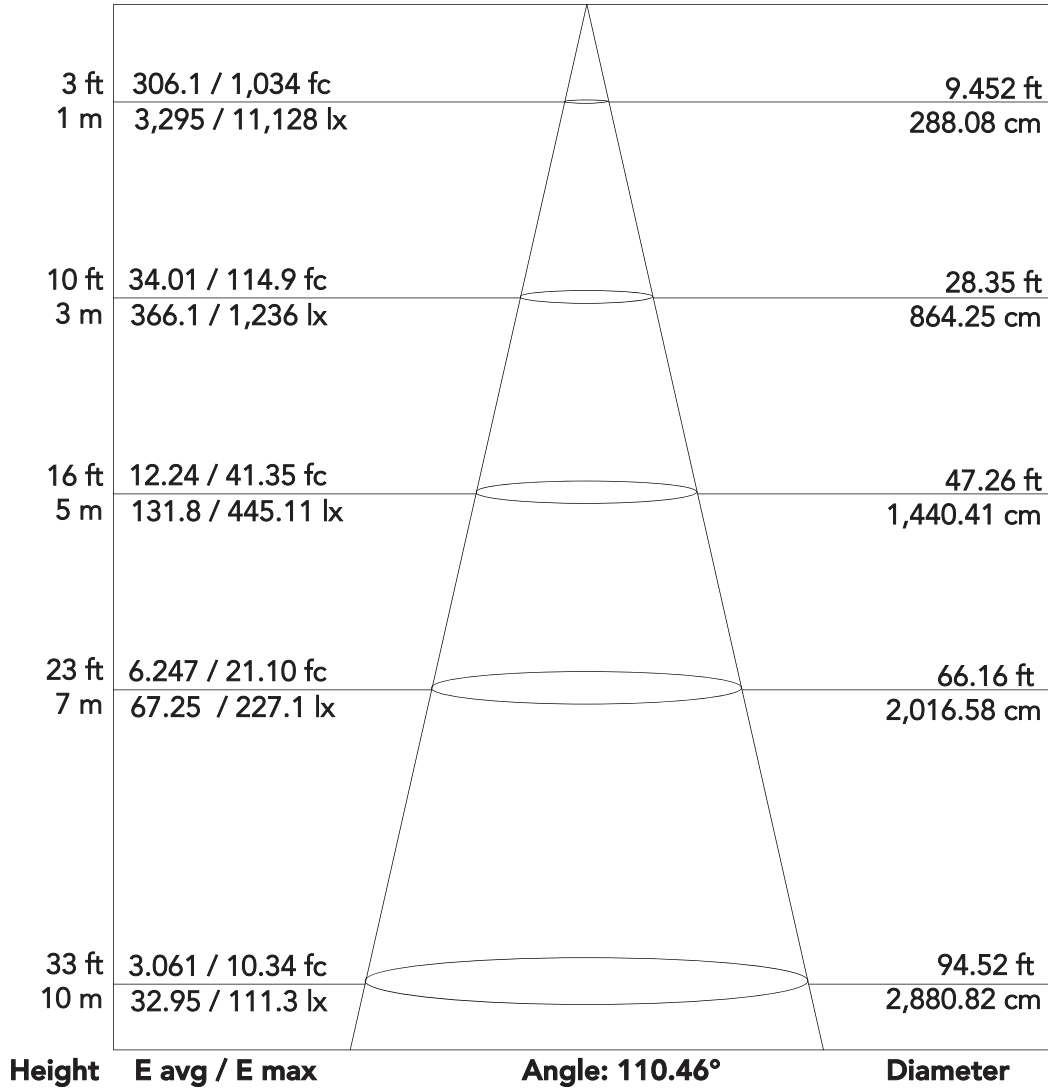

SunBlast 3500Max - FULL (110°)

230'000 lumen pure white IP65 graphic strobe light

Photometrics

Flux out: 22,753 lm

Note: the Curves indicate the illuminated area and the average illumination when the luminaire is at different distance