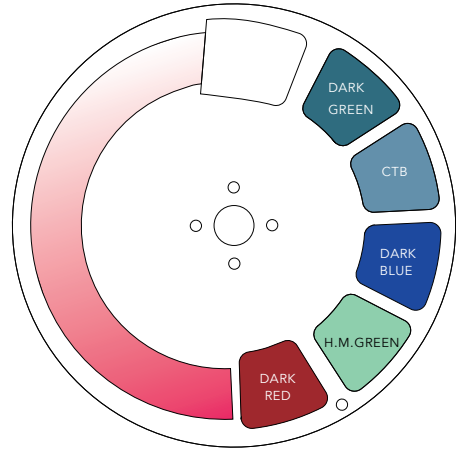

COLOR WHEEL

CYAN - COLOR WHEEL 1

MAGENTA - COLOR WHEEL 2

YELLOW - COLOR WHEEL 3