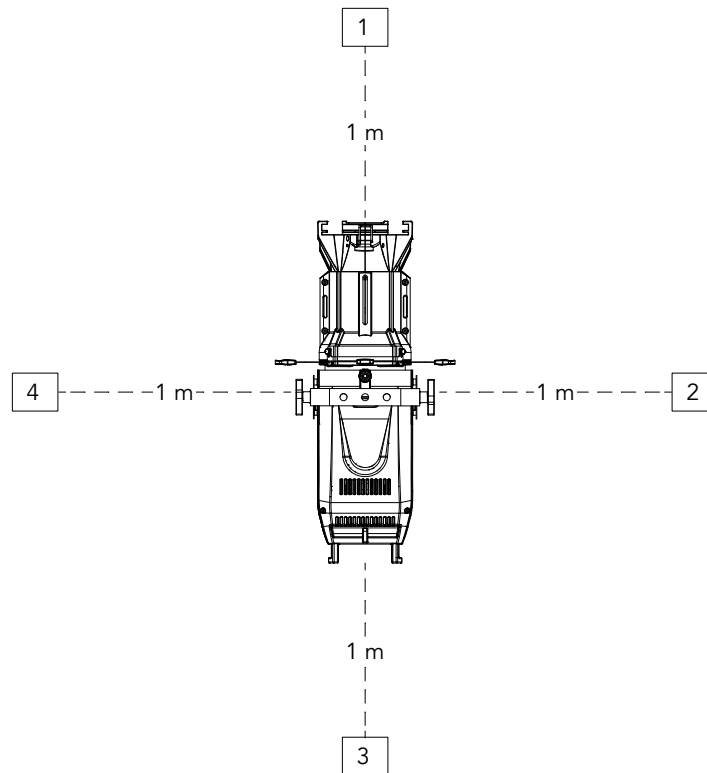

EclProfile CT+

NOISE TEST REPORT

AMBIENT NOISE: 20 dB (A)		AMBIENT TEMPERATURE: 25 °C			
	FAN MODE				
	<i>AUTO</i>	<i>BALANCED</i>	<i>SILENT</i>	<i>FULL</i>	
LED FULL	1: 42.5 dB (A)	1: 31.8 dB (A)	1: 27.8 dB (A)	1: 42.5 dB (A)	
	2: 40.9 dB (A)	2: 30.1 dB (A)	2: 25.9 dB (A)	2: 40.9 dB (A)	
	3: 44.2 dB (A)	3: 33.3 dB (A)	3: 29.4 dB (A)	3: 44.1 dB (A)	
	4: 42.5 dB (A)	4: 31.4 dB (A)	4: 27.8 dB (A)	4: 42.4 dB (A)	
AVERAGE SOUND PRESSURE LEVEL	42.7 dB (A)	31.8 dB (A)	27.9 dB (A)	42.6 dB (A)	