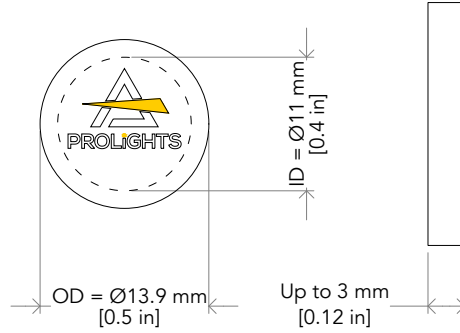

ROTATING GOBOS WHEEL

Gobo dimensions:

- Type B
- \varnothing external (OD)= 13,9 mm
- \varnothing of image (ID)= 11 mm
- Thickness= up to 3 mm

Gobo 2

ATTENTION! Load with mirror surface toward the light source.