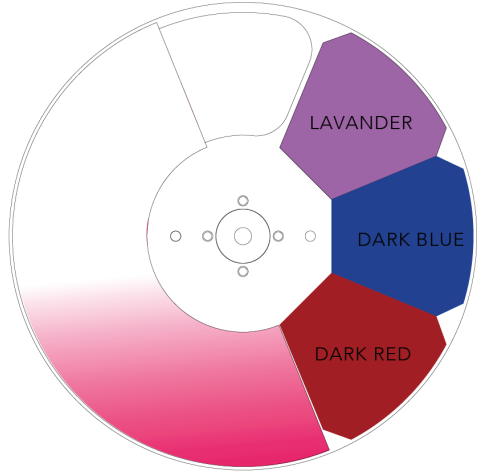

# COLOR WHEEL

---

CYAN - COLOR WHEEL 1

MAGENTA - COLOR WHEEL 2

YELLOW - COLOR WHEEL 3