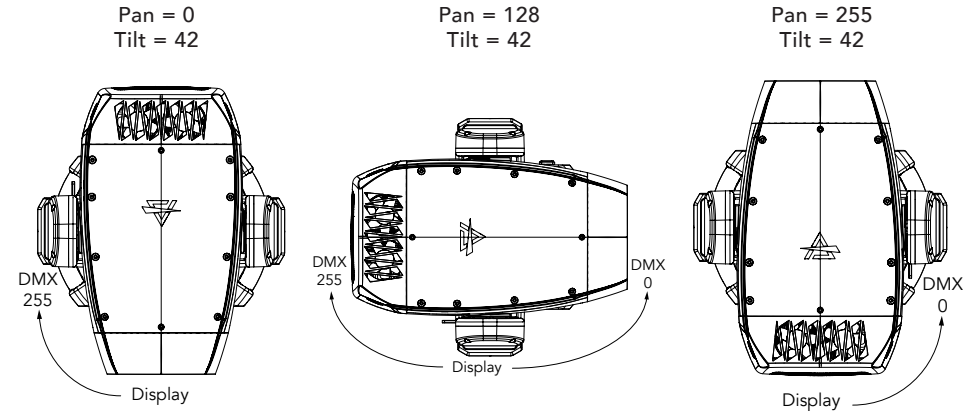

DMX CHARTS

RDM Personality ID List

ID	DMX Mode	Footprint
1	STANDARD	33
2	EXTENDED	37

RDM Model ID

0xA031

PAN/TILT POSITION RELATED TO DMX VALUES

Home position set to STANDARD

Tilt movement range: 270°
Pan movement range: 540°

DMX Chart Summary

DMX MODE		Function	DMX MODE		Function
STANDARD 33 ch	EXTENDED 37 ch		STANDARD 33 ch	EXTENDED 37 ch	
1	1	Pan	25	29	Focus Fine
2	2	Pan fine	26	30	Zoom Mode
3	3	Tilt	27	31	PSZ (Pan safety zone)
4	4	Tilt fine	28	32	PSZ fine
5	5	Pan rotation	29	33	PSZ size
6	6	Tilt rotation	30	34	TSZ (Tilt safety zone)
7	7	Dimmer	31	35	TSZ fine
8	8	Dimmer Fine	32	36	TSZ size
9	9	Shutter	33	37	Control
10	10	Cyan			
11	11	Magenta			
12	12	Yellow			
-	13	CTO			
-	14	Color Wheel 1			
-	15	Color Wheel 1 Fine			
13	-	CTO + Filters			
14	16	Color Wheel 2			
-	17	Color Wheel 2 Fine			
15	18	Rot Gobo Wheel			
16	19	Gobo Rot			
-	20	Gobo Rot Fine			
17	21	Fixed Gobo			
18	22	FX Wheel A			
19	23	Prism Wheel A Rotation			
20	24	FX Wheel B			
21	25	Prism Wheel B Rotation			
22	26	Zoom			
23	27	Zoom Fine			
24	28	Focus			