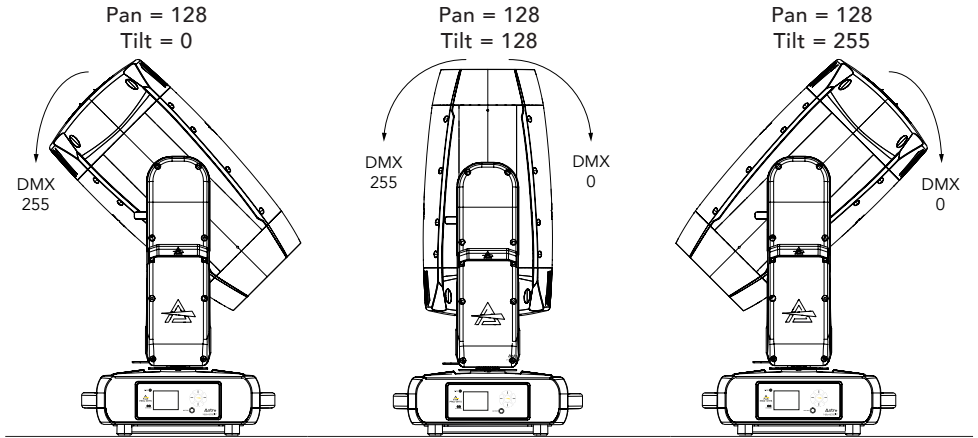

DMX CHARTS

RDM Personality ID List

ID	DMX Mode	Footprint
1	STANDARD	33
2	EXTENDED	37

RDM Model ID

0xA031

PAN/TILT POSITION RELATED TO DMX VALUES

Home position set to STANDARD

Tilt movement range: 270°
Pan movement range: 540°