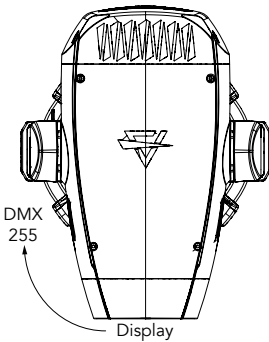

DMX CHARTS

RDM Personality ID List

ID	DMX Mode	Footprint
1	STANDARD	20

RDM Model ID

0xA027

PAN/TILT POSITION RELATED TO DMX VALUES

Home position set to STANDARD

Pan = 128
Tilt = 0

Pan = 128
Tilt = 128

Pan = 128
Tilt = 255

Tilt movement range: 260°
Pan movement range: 540°

Pan = 0
Tilt = 42

Pan = 128
Tilt = 42

Pan = 255
Tilt = 42

BLADES BEHAVIOUR

Check Below image for all the informations about the profile module

PROJECTION ON THE WALL

Fixture with
CUSTOM HOME POSITION
and PAN/TILT channels @
PAN @50% - DMX128
TILT @ 84% - DMX 214

Fixture with
STANDARD HOME POSITION
and PAN/TILT channels @
PAN @50% - DMX 172
TILT @ 84% - DMX 214