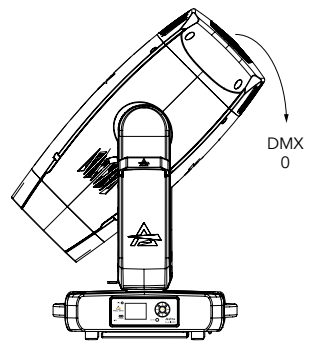

DMX CHARTS

RDM Personality ID List

ID	DMX Mode	Footprint
1	STANDARD	20

RDM Model ID

0xA027

PAN/TILT POSITION RELATED TO DMX VALUES

Home position set to STANDARD

Pan = 128
Tilt = 0

Pan = 128
Tilt = 128

Pan = 128
Tilt = 255

Tilt movement range: 260°
Pan movement range: 540°

Pan = 0
Tilt = 42

Pan = 128
Tilt = 42

Pan = 255
Tilt = 42

BLADES BEHAVIOUR

Check Below image for all the informations about the profile module