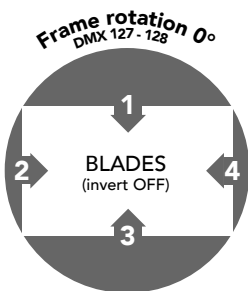

DMX CHARTS

RDM Personality ID List

ID	DMX Mode	Footprint
1	STANDARD	20

RDM Model ID

0xA027

PAN/TILT POSITION RELATED TO DMX VALUES

Home position set to STANDARD

Pan = 128
Tilt = 0

Pan = 128
Tilt = 128

Pan = 128
Tilt = 255

Tilt movement range: 260°
Pan movement range: 540°

Pan = 0
Tilt = 42

Pan = 128
Tilt = 42

Pan = 255
Tilt = 42

BLADES BEHAVIOUR

Check Below image for all the informations about the profile module

PROJECTION ON THE WALL

Fixture with
CUSTOM HOME POSITION
and PAN/TILT channels @
PAN @50% - DMX128
TILT @ 84% - DMX 214

Fixture with
STANDARD HOME POSITION
and PAN/TILT channels @
PAN @50% - DMX 172
TILT @ 84% - DMX 214