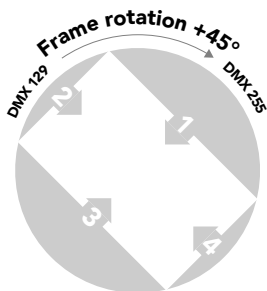

DMX CHARTS

RDM Personality ID List

ID	DMX Mode	Footprint
1	STANDARD	20

RDM Model ID

0xA027

PAN/TILT POSITION RELATED TO DMX VALUES

Home position set to STANDARD

Pan = 128
Tilt = 0

Pan = 128
Tilt = 128

Pan = 128
Tilt = 255

Tilt movement range: 260°
Pan movement range: 540°

Pan = 0
Tilt = 42

Pan = 128
Tilt = 42

Pan = 255
Tilt = 42

BLADES BEHAVIOUR

Check Below image for all the informations about the profile module

PROJECTION ON THE WALL

Fixture with
CUSTOM HOME POSITION
and PAN/TILT channels @
PAN @50% - DMX128
TILT @ 84% - DMX 214

Fixture with
STANDARD HOME POSITION
and PAN/TILT channels @
PAN @50% - DMX 172
TILT @ 84% - DMX 214