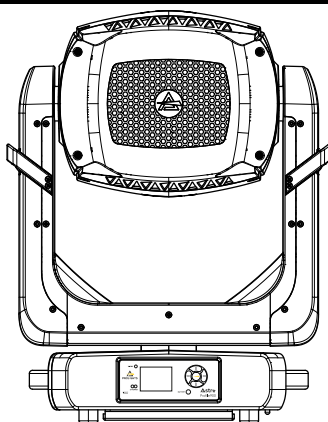

DMX CHARTS

RDM Personality ID List

ID	DMX Mode	Footprint
1	STANDARD	20

RDM Model ID

0xA027

PAN/TILT POSITION RELATED TO DMX VALUES

Home position set to STANDARD

Pan = 128
Tilt = 0

Pan = 128
Tilt = 128

Pan = 128
Tilt = 255

Tilt movement range: 260°
Pan movement range: 540°

Pan = 0
Tilt = 42

Pan = 128
Tilt = 42

Pan = 255
Tilt = 42

BLADES BEHAVIOUR

Check Below image for all the informations about the profile module

PROJECTION ON THE WALL

Fixture with
CUSTOM HOME POSITION
and PAN/TILT channels @
PAN @50% - DMX128
TILT @ 84% - DMX 214

Fixture with
STANDARD HOME POSITION
and PAN/TILT channels @
PAN @50% - DMX 172
TILT @ 84% - DMX 214