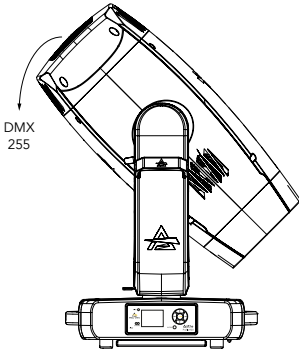

DMX CHARTS

RDM Personality ID List

ID	DMX Mode	Footprint
1	STANDARD	20

RDM Model ID

0xA027

PAN/TILT POSITION RELATED TO DMX VALUES

Home position set to STANDARD

Pan = 128
Tilt = 0

Pan = 128
Tilt = 128

Pan = 128
Tilt = 255

Tilt movement range: 260°
Pan movement range: 540°

Pan = 0
Tilt = 42

Pan = 128
Tilt = 42

Pan = 255
Tilt = 42

BLADES BEHAVIOUR

Check Below image for all the informations about the profile module