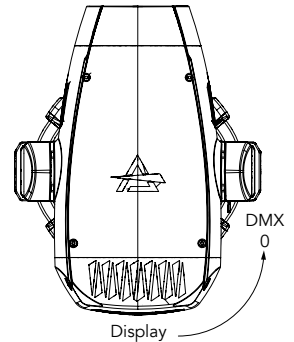

DMX CHARTS

RDM Personality ID List

ID	DMX Mode	Footprint
1	STANDARD	20

RDM Model ID

0xA027

PAN/TILT POSITION RELATED TO DMX VALUES

Home position set to STANDARD

Pan = 128
Tilt = 0

Pan = 128
Tilt = 128

Pan = 128
Tilt = 255

Tilt movement range: 260°
Pan movement range: 540°

Pan = 0
Tilt = 42

Pan = 128
Tilt = 42

Pan = 255
Tilt = 42

BLADES BEHAVIOUR

Check Below image for all the informations about the profile module

PROJECTION ON THE WALL

Fixture with
CUSTOM HOME POSITION
and PAN/TILT channels @
PAN @50% - DMX128
TILT @ 84% - DMX 214

Fixture with
STANDARD HOME POSITION
and PAN/TILT channels @
PAN @50% - DMX 172
TILT @ 84% - DMX 214