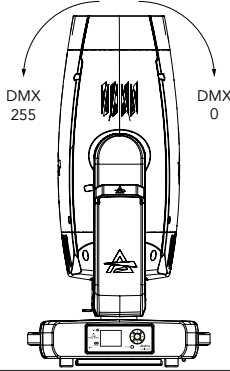

DMX CHARTS

RDM Personality ID List

ID	DMX Mode	Footprint
1	STANDARD	20

RDM Model ID

0xA027

PAN/TILT POSITION RELATED TO DMX VALUES

Home position set to STANDARD

Pan = 128
Tilt = 0

Pan = 128
Tilt = 128

Pan = 128
Tilt = 255

Tilt movement range: 260°
Pan movement range: 540°

Pan = 0
Tilt = 42

Pan = 128
Tilt = 42

Pan = 255
Tilt = 42

BLADES BEHAVIOUR

Check Below image for all the informations about the profile module

PROJECTION ON THE WALL

Fixture with
CUSTOM HOME POSITION
and PAN/TILT channels @
PAN @50% - DMX128
TILT @ 84% - DMX 214

Fixture with
STANDARD HOME POSITION
and PAN/TILT channels @
PAN @50% - DMX 172
TILT @ 84% - DMX 214