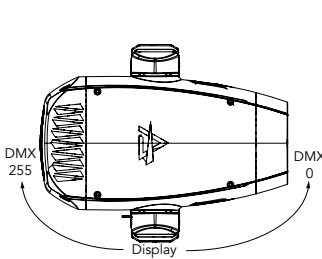

DMX CHARTS

RDM Personality ID List

ID	DMX Mode	Footprint
1	STANDARD	20

RDM Model ID

0xA027

PAN/TILT POSITION RELATED TO DMX VALUES

Home position set to STANDARD

Pan = 128
Tilt = 0

Pan = 128
Tilt = 128

Pan = 128
Tilt = 255

Tilt movement range: 260°
Pan movement range: 540°

Pan = 0
Tilt = 42

Pan = 128
Tilt = 42

Pan = 255
Tilt = 42

BLADES BEHAVIOUR

Check Below image for all the informations about the profile module

PROJECTION ON THE WALL

Fixture with
CUSTOM HOME POSITION
and PAN/TILT channels @
PAN @50% - DMX128
TILT @ 84% - DMX 214

Fixture with
STANDARD HOME POSITION
and PAN/TILT channels @
PAN @50% - DMX 172
TILT @ 84% - DMX 214