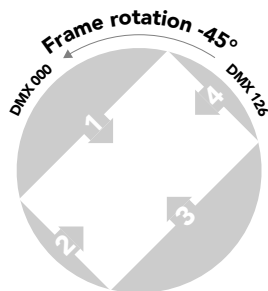

DMX CHARTS

RDM Personality ID List

ID	DMX Mode	Footprint
1	STANDARD	20

RDM Model ID

0xA027

PAN/TILT POSITION RELATED TO DMX VALUES

Home position set to STANDARD

Pan = 128
Tilt = 0

Pan = 128
Tilt = 128

Pan = 128
Tilt = 255

Tilt movement range: 260°
Pan movement range: 540°

Pan = 0
Tilt = 42

Pan = 128
Tilt = 42

Pan = 255
Tilt = 42

BLADES BEHAVIOUR

Check Below image for all the informations about the profile module

PROJECTION ON THE WALL

Fixture with
CUSTOM HOME POSITION
and PAN/TILT channels @
PAN @50% - DMX128
TILT @ 84% - DMX 214

Fixture with
STANDARD HOME POSITION
and PAN/TILT channels @
PAN @50% - DMX 172
TILT @ 84% - DMX 214